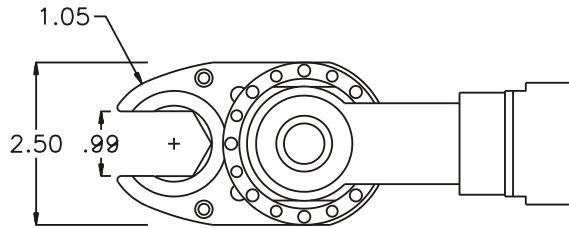

D & D PRODUCTION INC.®

ASSEMBLY NO. 402733-00

HEAD NO. 8598

TUBE NUT ASS'Y
Rev. A
01-25-03

2500 WILLIAMS DRIVE • WATERFORD, MI • 48328

PHONE : (248) 334-2112 •

FAX : (248) 334-0062

SIDE VIEW

TOP VIEW

GEAR ASSEMBLY

PARTS BLOWOUT

ITEM	DESCRIPTION	PART NO.	ITEM	DESCRIPTION	PART NO.	ITEM	DESCRIPTION	PART NO.
1	Angle Head	Cleco T Head	11	Gear Housing (Bottom)	402733-00-P			
2	Clutch	CTA-130-4016T	12	Grease Fitting	1877			
3	Gear Housing (Top)	402733-00-H	13	Screw #1 (2)	S-1012			
4	Socket Gear	183127-1-XX	14	Dowel Pin (3)	DP-1216			
5	Thrust Race (2)	TRA-411MB	15	Screw #2 (6)	S-1016			
6	Idler Pin (2)	IP-7M27						
7	Needle Bearing (2)	K71010M						
8	Idler Gear (2)	181316						
9	Bushing (2)	A-10012						
10	Drive Gear	183128-12SD						