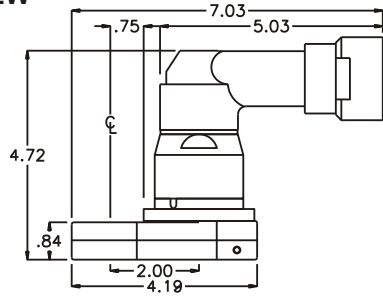

D & D PRODUCTION INC.®

ASSEMBLY NO. 402733-00

HEAD NO. 8598

TUBE NUT ASS'Y
Rev. A
01-25-03

2500 WILLIAMS DRIVE • WATERFORD, MI • 48328

PHONE : (248) 334-2112 •

FAX : (248) 334-0062

SIDE VIEW

TOP VIEW

GEAR ASSEMBLY

PARTS BLOWOUT

ITEM	DESCRIPTION	PART NO.	ITEM	DESCRIPTION	PART NO.	ITEM	DESCRIPTION	PART NO.
1	Angle Head	Cleco T Head	11	Gear Housing (Bottom)	402733-00-P			
2	Clutch	CTA-130-4016T	12	Grease Fitting	1877			
3	Gear Housing (Top)	402733-00-H	13	Screw #1 (2)	S-1012			
4	Socket Gear	183127-1-XX	14	Dowel Pin (3)	DP-1216			
5	Thrust Race (2)	TRA-411MB	15	Screw #2 (6)	S-1016			
6	Idler Pin (2)	IP-7M27						
7	Needle Bearing (2)	K71010M						
8	Idler Gear (2)	181316						
9	Bushing (2)	A-10012						
10	Drive Gear	183128-12SD						