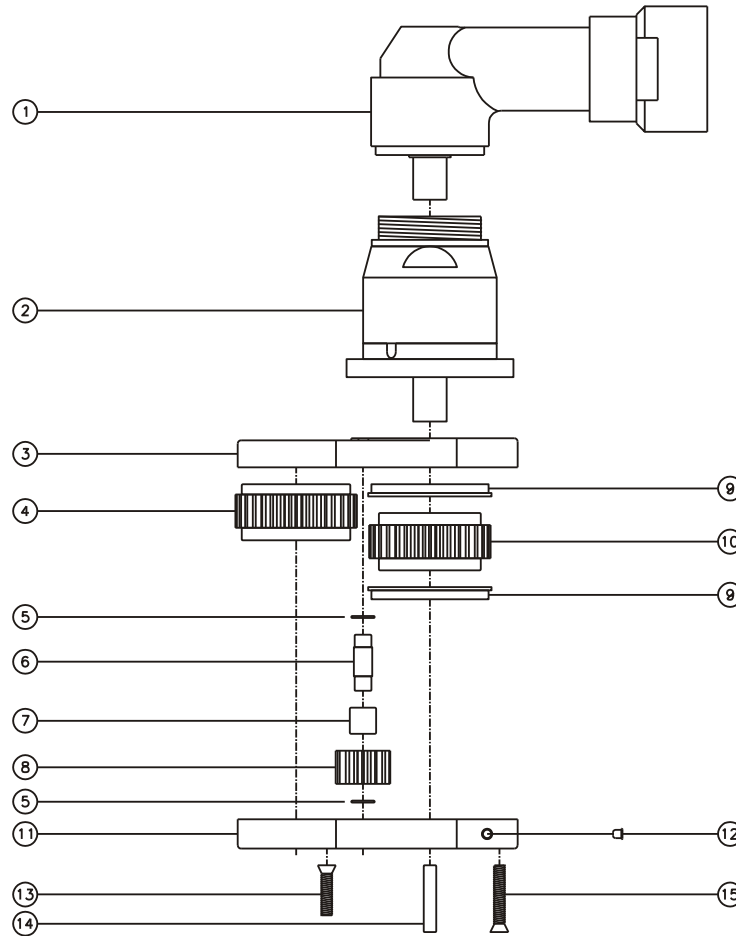

D & D PRODUCTION INC.®

ASSEMBLY NO. 402733-00

HEAD NO. 8598

TUBE NUT ASS'Y
Rev. A
01-25-03

2500 WILLIAMS DRIVE • WATERFORD, MI • 48328

PHONE : (248) 334-2112 •

FAX : (248) 334-0062

SIDE VIEW

TOP VIEW

GEAR ASSEMBLY

PARTS BLOWOUT

ITEM	DESCRIPTION	PART NO.	ITEM	DESCRIPTION	PART NO.	ITEM	DESCRIPTION	PART NO.
1	Angle Head	Cleco T Head	11	Gear Housing (Bottom)	402733-00-P			
2	Clutch	CTA-130-4016T	12	Grease Fitting	1877			
3	Gear Housing (Top)	402733-00-H	13	Screw #1 (2)	S-1012			
4	Socket Gear	183127-1-XX	14	Dowel Pin (3)	DP-1216			
5	Thrust Race (2)	TRA-411MB	15	Screw #2 (6)	S-1016			
6	Idler Pin (2)	IP-7M27						
7	Needle Bearing (2)	K71010M						
8	Idler Gear (2)	181316						
9	Bushing (2)	A-10012						
10	Drive Gear	183128-12SD						