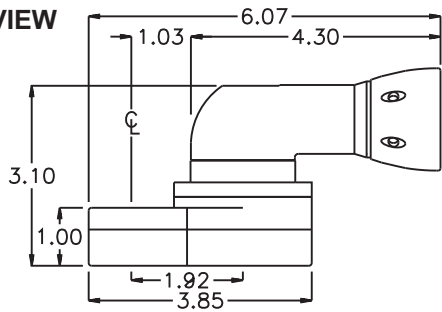

# ASSEMBLY NO. 383227A-00

## HEAD NO. 8604B

TUBE NUT ASS'Y  
Rev. A  
04-27-10

2500 WILLIAMS DRIVE • WATERFORD, MI • 48328      PHONE : (248) 334-2112 • FAX : (248) 334-0062

**SIDE VIEW**

**TOP VIEW**

**GEAR ASSEMBLY**

**PARTS BLOWOUT**

ITEM	DESCRIPTION	PART NO.	ITEM	DESCRIPTION	PART NO.	ITEM	DESCRIPTION	PART NO.
1	Angle Head	ETV ST61-100-13	11	Pawl	1006-RPS-P			
2	Angle Head Adapter	HA-3808B-13	12	Pawl Spring	RSS-0820			
3	Gear Housing (Top)	383227A-00-H	13	Grease Fitting	1877			
4	Socket Gear	162332-1-XX	14	Gear Housing (Bottom)	383227A-00-P			
5	Idler Gear (2)	161422	15	Screw #1 (2)	S-816			
6	Idler Pin (2)	IP-5532	16	Dowel Pin (2)	DP-1220			
7	Needle Bearing (4)	B-55	17	Screw #2 (4)	S-1020SH			
8	Drive Cam Gear	162332-SDC						
9	Needle Bearing	B-116						
10	Drive Pin	TP-11620						