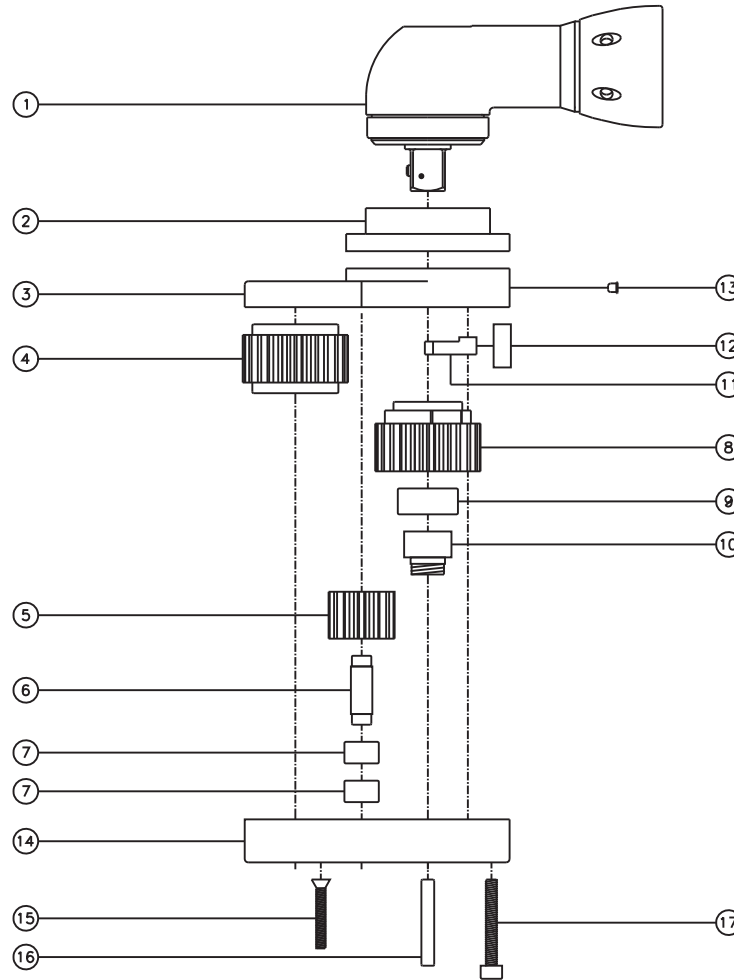

# ASSEMBLY NO. 383227A-00

## HEAD NO. 8604B

TUBE NUT ASS'Y  
Rev. A  
04-27-10

2500 WILLIAMS DRIVE • WATERFORD, MI • 48328      PHONE : (248) 334-2112 • FAX : (248) 334-0062

**SIDE VIEW**

**TOP VIEW**

**GEAR ASSEMBLY**

**PARTS BLOWOUT**

ITEM	DESCRIPTION	PART NO.	ITEM	DESCRIPTION	PART NO.	ITEM	DESCRIPTION	PART NO.
1	Angle Head	ETV ST61-100-13	11	Pawl	1006-RPS-P			
2	Angle Head Adapter	HA-3808B-13	12	Pawl Spring	RSS-0820			
3	Gear Housing (Top)	383227A-00-H	13	Grease Fitting	1877			
4	Socket Gear	162332-1-XX	14	Gear Housing (Bottom)	383227A-00-P			
5	Idler Gear (2)	161422	15	Screw #1 (2)	S-816			
6	Idler Pin (2)	IP-5532	16	Dowel Pin (2)	DP-1220			
7	Needle Bearing (4)	B-55	17	Screw #2 (4)	S-1020SH			
8	Drive Cam Gear	162332-SDC						
9	Needle Bearing	B-116						
10	Drive Pin	TP-11620						