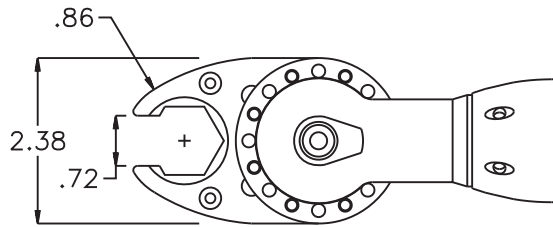

## HEAD NO. 8604B

TUBE NUT ASS'Y  
Rev. A  
04-27-10

2500 WILLIAMS DRIVE • WATERFORD, MI • 48328      PHONE : (248) 334-2112 • FAX : (248) 334-0062

**SIDE VIEW**

**TOP VIEW**

**GEAR ASSEMBLY**

**PARTS BLOWOUT**

ITEM	DESCRIPTION	PART NO.	ITEM	DESCRIPTION	PART NO.	ITEM	DESCRIPTION	PART NO.
1	Angle Head	ETV ST61-100-13	11	Pawl	1006-RPS-P			
2	Angle Head Adapter	HA-3808B-13	12	Pawl Spring	RSS-0820			
3	Gear Housing (Top)	383227A-00-H	13	Grease Fitting	1877			
4	Socket Gear	162332-1-XX	14	Gear Housing (Bottom)	383227A-00-P			
5	Idler Gear (2)	161422	15	Screw #1 (2)	S-816			
6	Idler Pin (2)	IP-5532	16	Dowel Pin (2)	DP-1220			
7	Needle Bearing (4)	B-55	17	Screw #2 (4)	S-1020SH			
8	Drive Cam Gear	162332-SDC						
9	Needle Bearing	B-116						
10	Drive Pin	TP-11620						