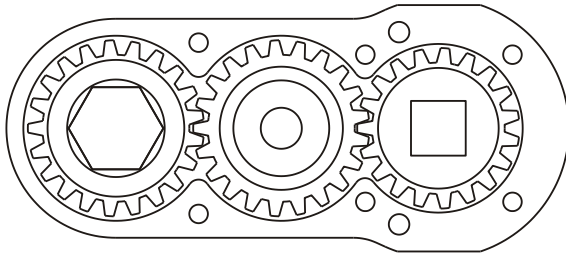

### SIDE VIEW

### TOP VIEW

### PARTS BLOWOUT

ITEM	DESCRIPTION	PART NO.	ITEM	DESCRIPTION	PART NO.	ITEM	DESCRIPTION	PART NO.
1	Angle Head	GD AH4	11	Drive Gear	141923-12SD			
2	Angle Head Adapter	HA-3813-AH4	12	Gear Housing (Bottom)	382432A-P			
3	Gear Housing (Top)	382432A-H	13	Screw #1 (2)	S-1008SH			
4	Bushing (2)	A-8009	14	Screw #2 (4)	S-1014SH			
5	Socket Gear	142124B-XX	15	Dowel Pin (2)	DP-1216			
6	Thrust Race (2)	TRA-1018	16	Grease Fitting	1877			
7	Idler Gear	142114						
8	Idler Pin	IP-10724C						
9	Needle Bearing	B-107						
10	Bushing (2)	A-7009						