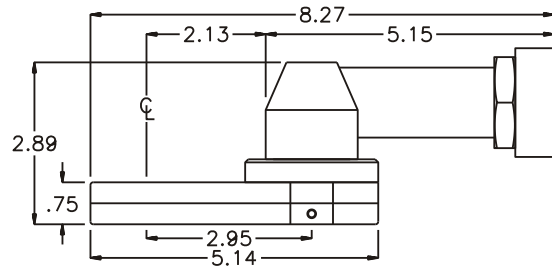

D & D PRODUCTION INC.

ASSEMBLY NO. 382432A

HEAD NO. 1595

CROWFOOT ASS'Y
Rev. A
03-07-02

2500 WILLIAMS DRIVE • WATERFORD, MI • 48328   PHONE : (248) 334-2112 • FAX : (248) 334-0062

SIDE VIEW

TOP VIEW