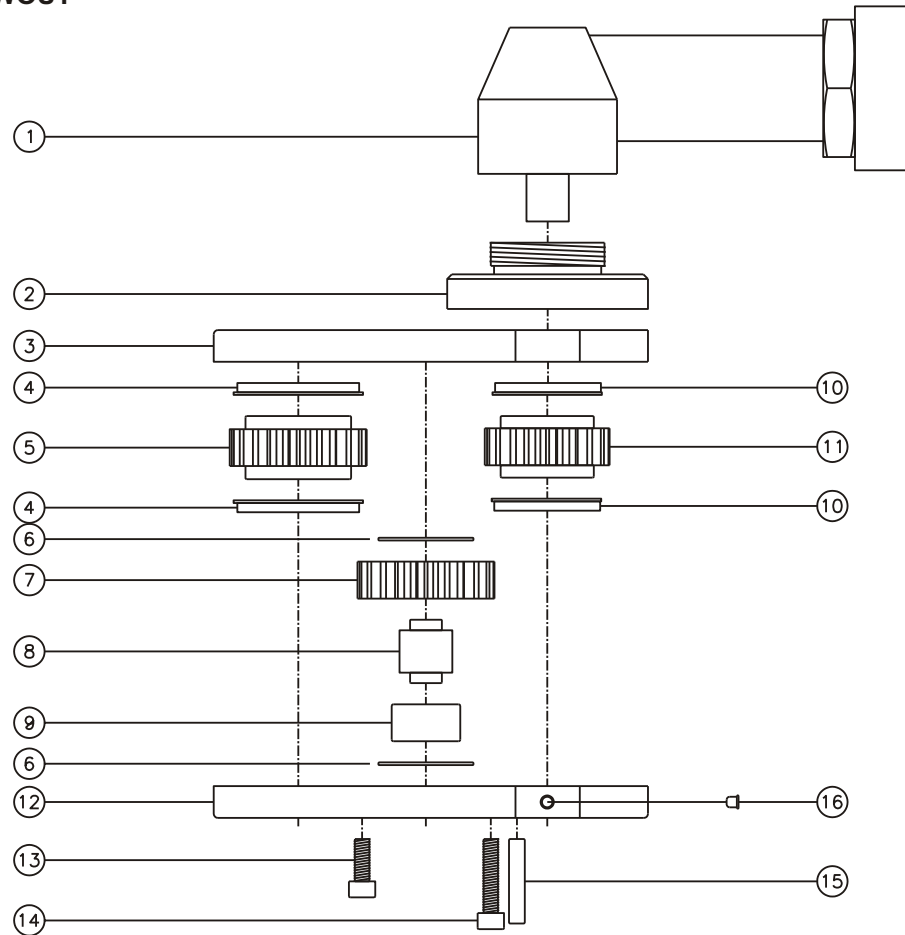

### SIDE VIEW

### TOP VIEW

### PARTS BLOWOUT

ITEM	DESCRIPTION	PART NO.	ITEM	DESCRIPTION	PART NO.	ITEM	DESCRIPTION	PART NO.
1	Angle Head	GD AH4	11	Drive Gear	141923-12SD			
2	Angle Head Adapter	HA-3813-AH4	12	Gear Housing (Bottom)	382432A-P			
3	Gear Housing (Top)	382432A-H	13	Screw #1 (2)	S-1008SH			
4	Bushing (2)	A-8009	14	Screw #2 (4)	S-1014SH			
5	Socket Gear	142124B-XX	15	Dowel Pin (2)	DP-1216			
6	Thrust Race (2)	TRA-1018	16	Grease Fitting	1877			
7	Idler Gear	142114						
8	Idler Pin	IP-10724C						
9	Needle Bearing	B-107						
10	Bushing (2)	A-7009						