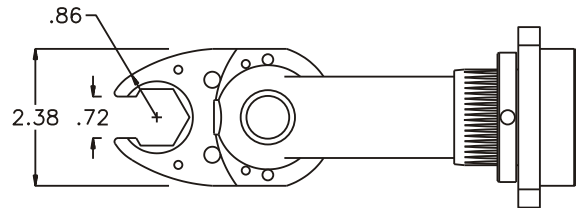

D & D PRODUCTION INC.

ASSEMBLY NO. 382427-00

HEAD NO. 8570

CROWFOOT ASS'Y
Rev. A
04-02-95

2500 WILLIAMS DRIVE • WATERFORD, MI • 48328

PHONE : (248) 334-2112 • FAX : (248) 334-0062

SIDE VIEW

TOP VIEW

GEAR ASSEMBLY

PARTS BLOWOUT

ITEM	DESCRIPTION	PART NO.	ITEM	DESCRIPTION	PART NO.	ITEM	DESCRIPTION	PART NO.
1	Angle Head	GSE 5720	11	Grease Fitting	1885			
2	Gear Housing (Top)	382427-00-H	12	Screw (6)	S-812			
3	Socket Gear	162324-1-XX	13	Roll Pin (2)	RP-1210			
4	Idler Gear (2)	161414						
5	Idler Pin (2)	IP-5724						
6	Needle Bearing (2)	B-57						
7	Drive Cam Gear	162318-SDC						
8	Pawl	1004-RPS-P						
9	Pawl Spring	RSS-0810						
10	Gear Housing (Bottom)	382427-00-P						