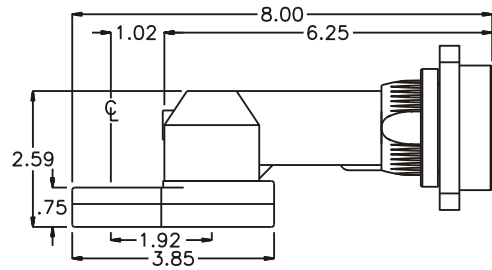

D & D PRODUCTION INC.

ASSEMBLY NO. 382427-00

HEAD NO. 8570

CROWFOOT ASS'Y
Rev. A
04-02-95

2500 WILLIAMS DRIVE • WATERFORD, MI • 48328

PHONE : (248) 334-2112 • FAX : (248) 334-0062

SIDE VIEW

TOP VIEW

GEAR ASSEMBLY

PARTS BLOWOUT

ITEM	DESCRIPTION	PART NO.	ITEM	DESCRIPTION	PART NO.	ITEM	DESCRIPTION	PART NO.
1	Angle Head	GSE 5720	11	Grease Fitting	1885			
2	Gear Housing (Top)	382427-00-H	12	Screw (6)	S-812			
3	Socket Gear	162324-1-XX	13	Roll Pin (2)	RP-1210			
4	Idler Gear (2)	161414						
5	Idler Pin (2)	IP-5724						
6	Needle Bearing (2)	B-57						
7	Drive Cam Gear	162318-SDC						
8	Pawl	1004-RPS-P						
9	Pawl Spring	RSS-0810						
10	Gear Housing (Bottom)	382427-00-P						