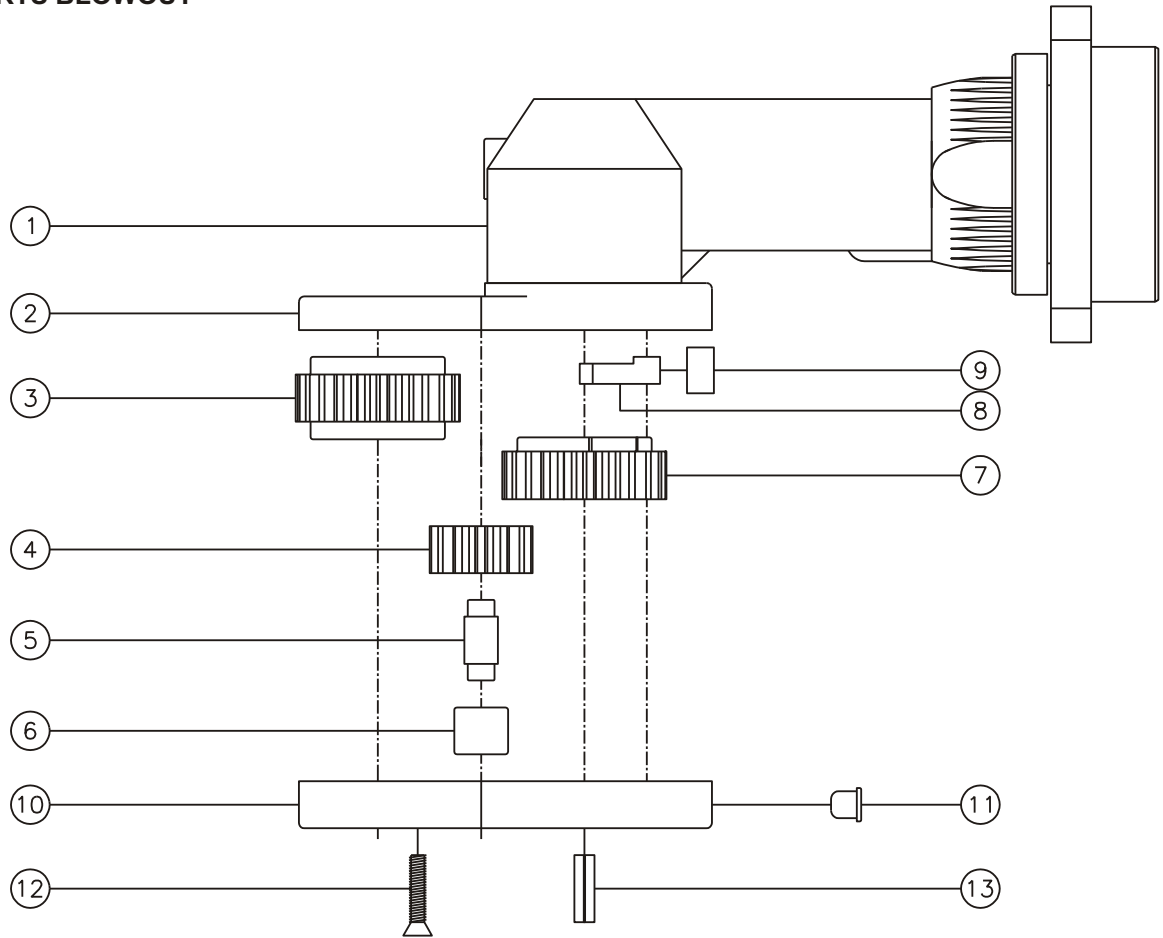

D & D PRODUCTION INC.

ASSEMBLY NO. 382427-00

HEAD NO. 8570

CROWFOOT ASS'Y
Rev. A
04-02-95

2500 WILLIAMS DRIVE • WATERFORD, MI • 48328

PHONE : (248) 334-2112 • FAX : (248) 334-0062

SIDE VIEW

TOP VIEW

GEAR ASSEMBLY

PARTS BLOWOUT

ITEM	DESCRIPTION	PART NO.	ITEM	DESCRIPTION	PART NO.	ITEM	DESCRIPTION	PART NO.
1	Angle Head	GSE 5720	11	Grease Fitting	1885			
2	Gear Housing (Top)	382427-00-H	12	Screw (6)	S-812			
3	Socket Gear	162324-1-XX	13	Roll Pin (2)	RP-1210			
4	Idler Gear (2)	161414						
5	Idler Pin (2)	IP-5724						
6	Needle Bearing (2)	B-57						
7	Drive Cam Gear	162318-SDC						
8	Pawl	1004-RPS-P						
9	Pawl Spring	RSS-0810						
10	Gear Housing (Bottom)	382427-00-P						