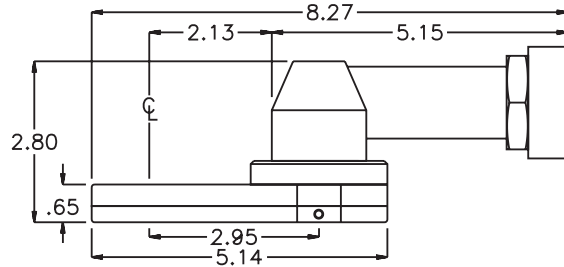

D & D PRODUCTION INC.

ASSEMBLY NO. 381832A

HEAD NO. 1589

CROWFOOT ASS'Y
Rev. A
03-17-05

2500 WILLIAMS DRIVE • WATERFORD, MI • 48328

PHONE : (248) 334-2112 • FAX : (248) 334-0062

SIDE VIEW