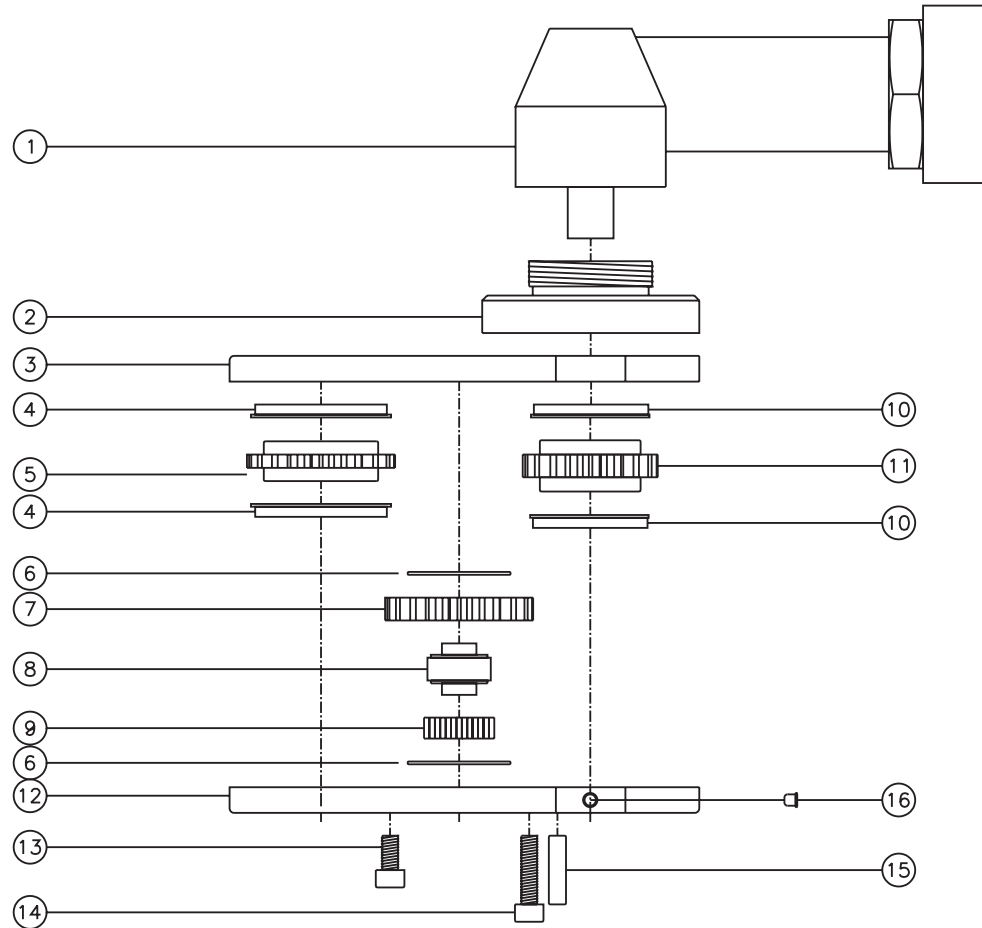

### SIDE VIEW

### TOP VIEW

### PARTS BLOWOUT

ITEM	DESCRIPTION	PART NO.	ITEM	DESCRIPTION	PART NO.	ITEM	DESCRIPTION	PART NO.
1	Angle Head	GD Ah4	11	Drive Gear	141917B-12SD	21		
2	Angle Head Adapter	HA-3813-AH4	12	Gear Housing (Bottom)	381832A-P	22		
3	Gear Housing (Top)	381832A-H	13	Screw #1 (2)	S-1006SH	23		
4	Bushing (2)	A-8009	14	Screw #2 (4)	S-1012SH	24		
5	Socket Gear	142118B-XX*	15	Dowel Pin (2)	DP-1212	25		
6	Thrust Race (2)	TRA-1018	16	Grease Fitting	1877	26		
7	Idler Gear	142108	17			27		
8	Idler Pin	IP-2218A	18			28		
9	Bearing Needles (40)	LR15M58	19			29		
10	Bushing (2)	A-7009	20			30		