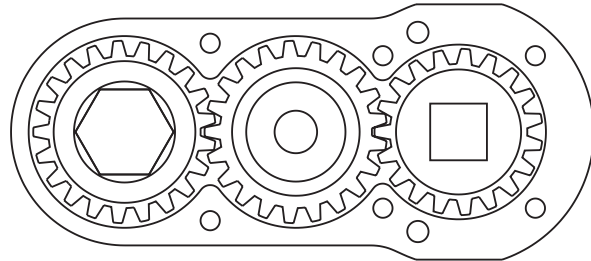

### SIDE VIEW

### TOP VIEW

### PARTS BLOWOUT

ITEM	DESCRIPTION	PART NO.	ITEM	DESCRIPTION	PART NO.	ITEM	DESCRIPTION	PART NO.
1	Angle Head	GD Ah4	11	Drive Gear	141917B-12SD	21		
2	Angle Head Adapter	HA-3813-AH4	12	Gear Housing (Bottom)	381832A-P	22		
3	Gear Housing (Top)	381832A-H	13	Screw #1 (2)	S-1006SH	23		
4	Bushing (2)	A-8009	14	Screw #2 (4)	S-1012SH	24		
5	Socket Gear	142118B-XX*	15	Dowel Pin (2)	DP-1212	25		
6	Thrust Race (2)	TRA-1018	16	Grease Fitting	1877	26		
7	Idler Gear	142108	17			27		
8	Idler Pin	IP-2218A	18			28		
9	Bearing Needles (40)	LR15M58	19			29		
10	Bushing (2)	A-7009	20			30		