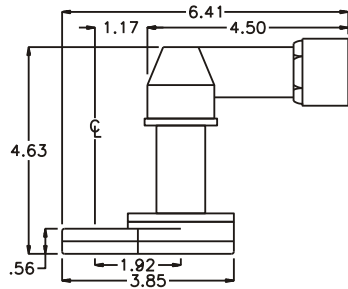

D & D PRODUCTION INC.

ASSEMBLY NO. 381827L-00

HEAD NO. 8584

CROWFOOT ASS'Y
Rev. B
04-21-01

2500 WILLIAMS DRIVE • WATERFORD, MI • 48328 PHONE : (248) 334-2112 • FAX : (248) 334-0062

SIDE VIEW

TOP VIEW

GEAR ASSEMBLY

PARTS BLOWOUT

ITEM	DESCRIPTION	PART NO.	ITEM	DESCRIPTION	PART NO.	ITEM	DESCRIPTION	PART NO.
1	Angle Head	AM3	11	Bearing Needles (40)	LR15M58			
2	Needle Bearing	B-105	12	Drive Cam Gear	162362-SDC			
3	Angle Head Adapter	HA-AM3-8584	13	Pawl	1005-RPS-P			
4	Drive Shaft	DS-062526	14	Pawl Spring	RSS-0810			
5	Needle Bearing	BH-1016	15	Grease Fitting	1877			
6	Gear Housing (Top)	381827A-00-H	16	Gear Housing (Bottom)	381827A-00-P			
7	Socket Gear	162318-1-XX	17	Screw #1 (2)	S-808			
8	Thrust Race (4)	TRA-512M	18	Screw #2 (4)	S-1012SH			
9	Idler Gear (2)	161409	19	Dowel Pin (2)	DP-1212			
10	Idler Pin (2)	IP-1018						