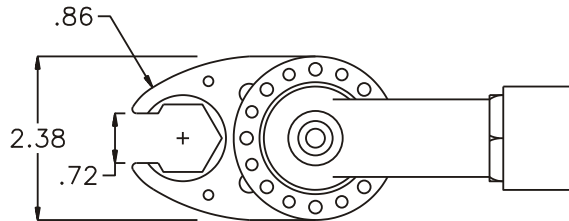

D & D PRODUCTION INC.

ASSEMBLY NO. 381827L-00

HEAD NO. 8584

CROWFOOT ASS'Y
Rev. B
04-21-01

2500 WILLIAMS DRIVE • WATERFORD, MI • 48328 PHONE : (248) 334-2112 • FAX : (248) 334-0062

SIDE VIEW

TOP VIEW

GEAR ASSEMBLY

PARTS BLOWOUT

ITEM	DESCRIPTION	PART NO.	ITEM	DESCRIPTION	PART NO.	ITEM	DESCRIPTION	PART NO.
1	Angle Head	AM3	11	Bearing Needles (40)	LR15M58			
2	Needle Bearing	B-105	12	Drive Cam Gear	162362-SDC			
3	Angle Head Adapter	HA-AM3-8584	13	Pawl	1005-RPS-P			
4	Drive Shaft	DS-062526	14	Pawl Spring	RSS-0810			
5	Needle Bearing	BH-1016	15	Grease Fitting	1877			
6	Gear Housing (Top)	381827A-00-H	16	Gear Housing (Bottom)	381827A-00-P			
7	Socket Gear	162318-1-XX	17	Screw #1 (2)	S-808			
8	Thrust Race (4)	TRA-512M	18	Screw #2 (4)	S-1012SH			
9	Idler Gear (2)	161409	19	Dowel Pin (2)	DP-1212			
10	Idler Pin (2)	IP-1018						