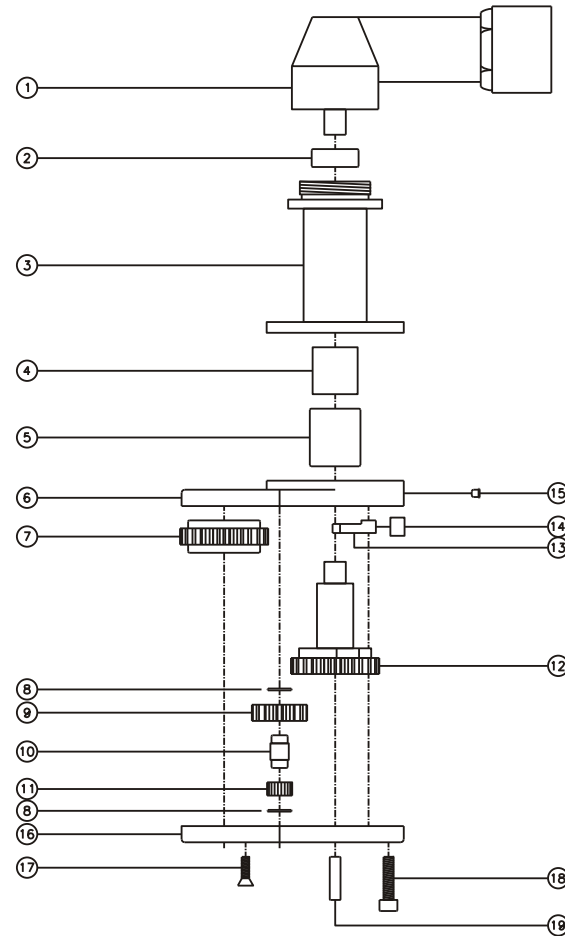

D & D PRODUCTION INC.

ASSEMBLY NO. 381827L-00

HEAD NO. 8584

CROWFOOT ASS'Y
Rev. B
04-21-01

2500 WILLIAMS DRIVE • WATERFORD, MI • 48328 PHONE : (248) 334-2112 • FAX : (248) 334-0062

SIDE VIEW

TOP VIEW

GEAR ASSEMBLY

PARTS BLOWOUT

ITEM	DESCRIPTION	PART NO.	ITEM	DESCRIPTION	PART NO.	ITEM	DESCRIPTION	PART NO.
1	Angle Head	AM3	11	Bearing Needles (40)	LR15M58			
2	Needle Bearing	B-105	12	Drive Cam Gear	162362-SDC			
3	Angle Head Adapter	HA-AM3-8584	13	Pawl	1005-RPS-P			
4	Drive Shaft	DS-062526	14	Pawl Spring	RSS-0810			
5	Needle Bearing	BH-1016	15	Grease Fitting	1877			
6	Gear Housing (Top)	381827A-00-H	16	Gear Housing (Bottom)	381827A-00-P			
7	Socket Gear	162318-1-XX	17	Screw #1 (2)	S-808			
8	Thrust Race (4)	TRA-512M	18	Screw #2 (4)	S-1012SH			
9	Idler Gear (2)	161409	19	Dowel Pin (2)	DP-1212			
10	Idler Pin (2)	IP-1018						