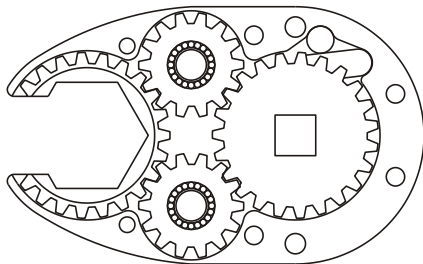

D & D PRODUCTION INC.

ASSEMBLY NO. 381827A-00

HEAD NO. 8583

CROWFOOT ASS'Y
Rev. A
04-24-02

2500 WILLIAMS DRIVE • WATERFORD, MI • 48328

PHONE : (248) 334-2112 • FAX : (248) 334-0062

SIDE VIEW

TOP VIEW

GEAR ASSEMBLY

PARTS BLOWOUT

ITEM	DESCRIPTION	PART NO.	ITEM	DESCRIPTION	PART NO.	ITEM	DESCRIPTION	PART NO.
1	Angle Head	Cleco #12	11	Pawl Spring	RSS-0810			
2	Angle Head Adapter	HA-8506-M	12	Grease Fitting	1877			
3	Gear Housing (Top)	381827A-00-H	13	Gear Housing (Bottom)	381827A-00-P			
4	Socket Gear	162318-1-XX	14	Screw #1 (2)	S-808			
5	Thrust Race (4)	TRA-512M	15	Screw #2 (4)	S-1012SH			
6	Idler Gear (2)	161409	16	Dowel Pin (2)	DP-1214			
7	Idler Pin (2)	IP-1018						
8	Bearing Needles (40)	LR15M58						
9	Drive Cam Gear	162321-SDC						
10	Pawl	1005-RPS-P						