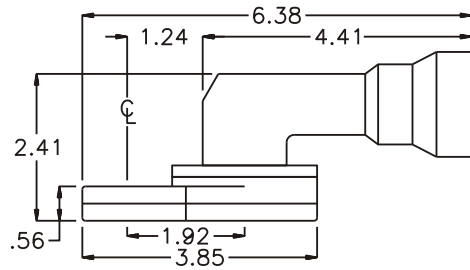

D & D PRODUCTION INC.

ASSEMBLY NO. 381827A-00

HEAD NO. 8583

CROWFOOT ASS'Y
Rev. A
04-24-02

2500 WILLIAMS DRIVE • WATERFORD, MI • 48328

PHONE : (248) 334-2112 • FAX : (248) 334-0062

SIDE VIEW

TOP VIEW

GEAR ASSEMBLY

PARTS BLOWOUT

ITEM	DESCRIPTION	PART NO.	ITEM	DESCRIPTION	PART NO.	ITEM	DESCRIPTION	PART NO.
1	Angle Head	Cleco #12	11	Pawl Spring	RSS-0810			
2	Angle Head Adapter	HA-8506-M	12	Grease Fitting	1877			
3	Gear Housing (Top)	381827A-00-H	13	Gear Housing (Bottom)	381827A-00-P			
4	Socket Gear	162318-1-XX	14	Screw #1 (2)	S-808			
5	Thrust Race (4)	TRA-512M	15	Screw #2 (4)	S-1012SH			
6	Idler Gear (2)	161409	16	Dowel Pin (2)	DP-1214			
7	Idler Pin (2)	IP-1018						
8	Bearing Needles (40)	LR15M58						
9	Drive Cam Gear	162321-SDC						
10	Pawl	1005-RPS-P						