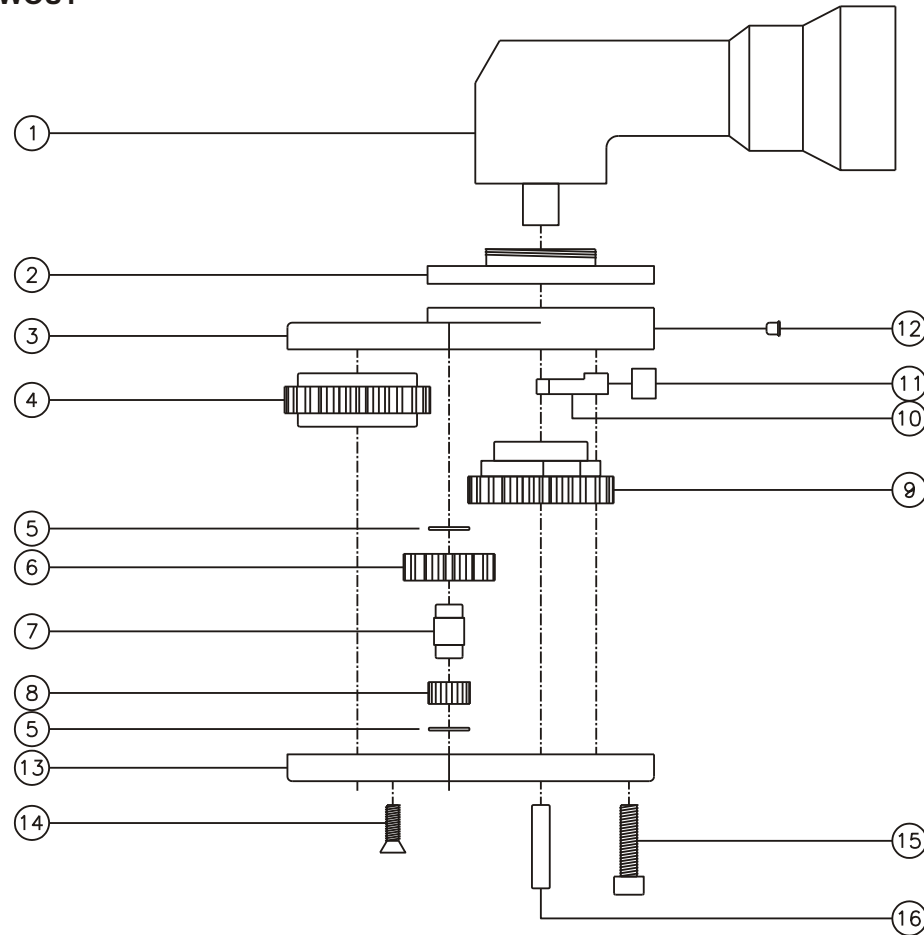

D & D PRODUCTION INC.

ASSEMBLY NO. 381827A-00

HEAD NO. 8583

CROWFOOT ASS'Y
Rev. A
04-24-02

2500 WILLIAMS DRIVE • WATERFORD, MI • 48328

PHONE : (248) 334-2112 • FAX : (248) 334-0062

SIDE VIEW

TOP VIEW

GEAR ASSEMBLY

PARTS BLOWOUT

ITEM	DESCRIPTION	PART NO.	ITEM	DESCRIPTION	PART NO.	ITEM	DESCRIPTION	PART NO.
1	Angle Head	Cleco #12	11	Pawl Spring	RSS-0810			
2	Angle Head Adapter	HA-8506-M	12	Grease Fitting	1877			
3	Gear Housing (Top)	381827A-00-H	13	Gear Housing (Bottom)	381827A-00-P			
4	Socket Gear	162318-1-XX	14	Screw #1 (2)	S-808			
5	Thrust Race (4)	TRA-512M	15	Screw #2 (4)	S-1012SH			
6	Idler Gear (2)	161409	16	Dowel Pin (2)	DP-1214			
7	Idler Pin (2)	IP-1018						
8	Bearing Needles (40)	LR15M58						
9	Drive Cam Gear	162321-SDC						
10	Pawl	1005-RPS-P						