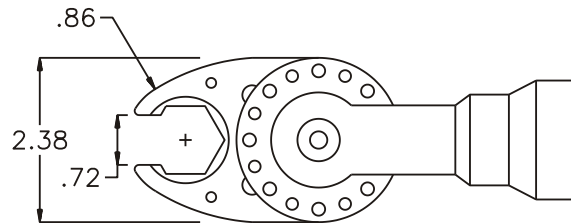

D & D PRODUCTION INC.

ASSEMBLY NO. 381827A-00

HEAD NO. 8583

CROWFOOT ASS'Y
Rev. A
04-24-02

2500 WILLIAMS DRIVE • WATERFORD, MI • 48328

PHONE : (248) 334-2112 • FAX : (248) 334-0062

SIDE VIEW

TOP VIEW

GEAR ASSEMBLY

PARTS BLOWOUT

ITEM	DESCRIPTION	PART NO.	ITEM	DESCRIPTION	PART NO.	ITEM	DESCRIPTION	PART NO.
1	Angle Head	Cleco #12	11	Pawl Spring	RSS-0810			
2	Angle Head Adapter	HA-8506-M	12	Grease Fitting	1877			
3	Gear Housing (Top)	381827A-00-H	13	Gear Housing (Bottom)	381827A-00-P			
4	Socket Gear	162318-1-XX	14	Screw #1 (2)	S-808			
5	Thrust Race (4)	TRA-512M	15	Screw #2 (4)	S-1012SH			
6	Idler Gear (2)	161409	16	Dowel Pin (2)	DP-1214			
7	Idler Pin (2)	IP-1018						
8	Bearing Needles (40)	LR15M58						
9	Drive Cam Gear	162321-SDC						
10	Pawl	1005-RPS-P						