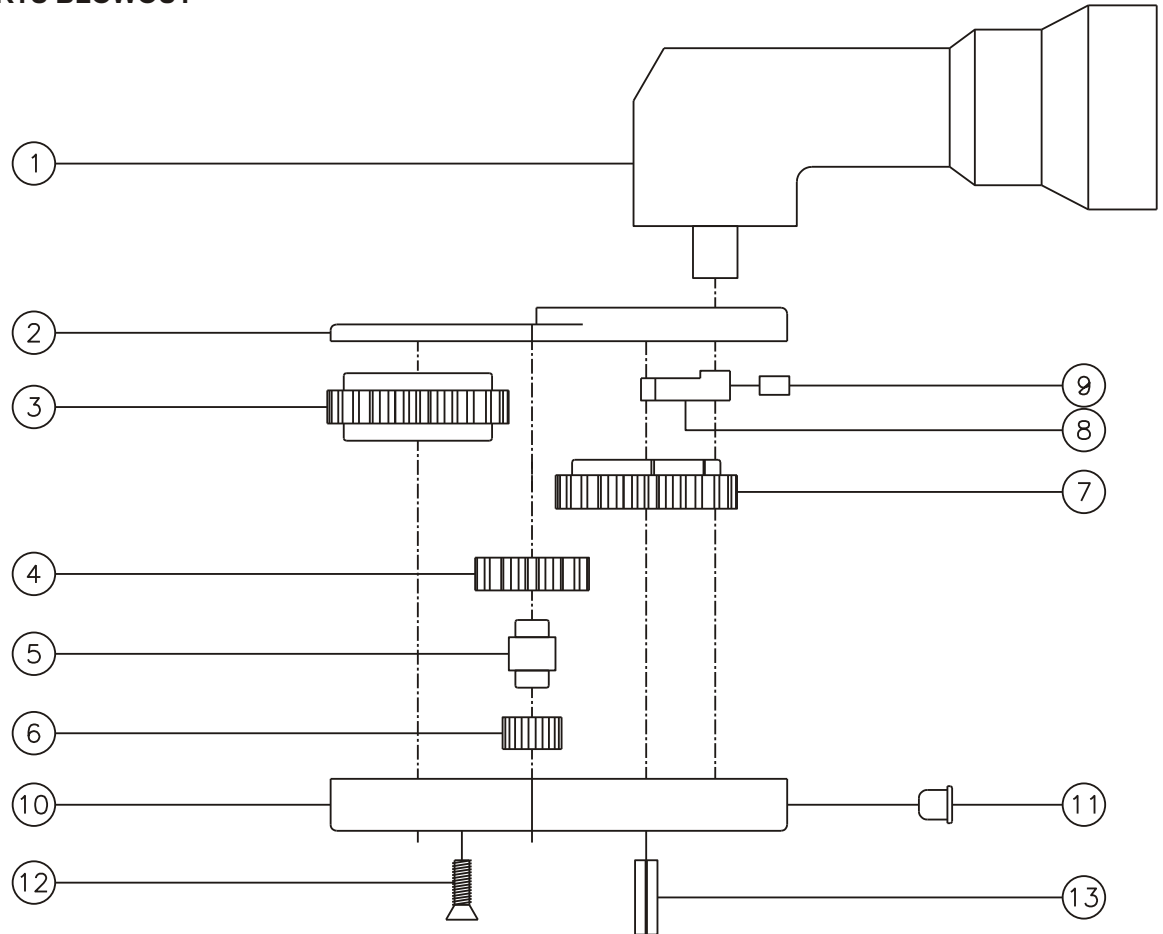

D & D PRODUCTION INC.

ASSEMBLY NO. 381827-00

HEAD NO. 8578

CROWFOOT ASS'Y
Rev. A
06-10-99

2500 WILLIAMS DRIVE • WATERFORD, MI • 48328

PHONE : (248) 334-2112 • FAX : (248) 334-0062

SIDE VIEW

TOP VIEW

GEAR ASSEMBLY

PARTS BLOWOUT

ITEM	DESCRIPTION	PART NO.	ITEM	DESCRIPTION	PART NO.	ITEM	DESCRIPTION	PART NO.
1	Angle Head	Cleco #12	11	Grease Fitting	1885			
2	Gear Housing (Top)	381827-00-H	12	Screw (6)	S-808			
3	Socket Gear	162318-1-XX	13	Roll Pin (2)	RP-1210			
4	Idler Gear (2)	161409						
5	Idler Pin (2)	IP-1318						
6	Bearing Needles (48)	LR15M68						
7	Drive Cam Gear	162313-SDC						
8	Pawl	1004-RPS-P						
9	Pawl Spring	RSS-0805						
10	Gear Housing (Bottom)	381827-00-P						