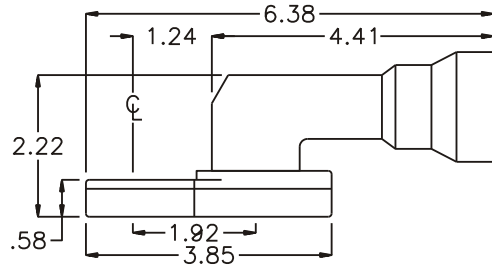

D & D PRODUCTION INC.

ASSEMBLY NO. 381827-00

HEAD NO. 8578

CROWFOOT ASS'Y
Rev. A
06-10-99

2500 WILLIAMS DRIVE • WATERFORD, MI • 48328

PHONE : (248) 334-2112 • FAX : (248) 334-0062

SIDE VIEW

TOP VIEW

GEAR ASSEMBLY

PARTS BLOWOUT

ITEM	DESCRIPTION	PART NO.	ITEM	DESCRIPTION	PART NO.	ITEM	DESCRIPTION	PART NO.
1	Angle Head	Cleco #12	11	Grease Fitting	1885			
2	Gear Housing (Top)	381827-00-H	12	Screw (6)	S-808			
3	Socket Gear	162318-1-XX	13	Roll Pin (2)	RP-1210			
4	Idler Gear (2)	161409						
5	Idler Pin (2)	IP-1318						
6	Bearing Needles (48)	LR15M68						
7	Drive Cam Gear	162313-SDC						
8	Pawl	1004-RPS-P						
9	Pawl Spring	RSS-0805						
10	Gear Housing (Bottom)	381827-00-P						