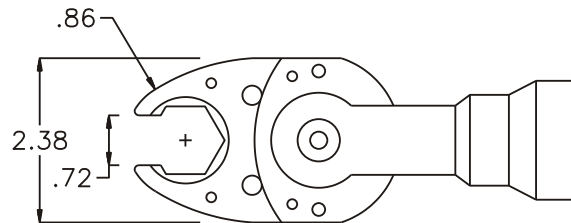

D & D PRODUCTION INC.

ASSEMBLY NO. 381827-00

HEAD NO. 8578

CROWFOOT ASS'Y
Rev. A
06-10-99

2500 WILLIAMS DRIVE • WATERFORD, MI • 48328

PHONE : (248) 334-2112 • FAX : (248) 334-0062

SIDE VIEW

TOP VIEW

GEAR ASSEMBLY

PARTS BLOWOUT

ITEM	DESCRIPTION	PART NO.	ITEM	DESCRIPTION	PART NO.	ITEM	DESCRIPTION	PART NO.
1	Angle Head	Cleco #12	11	Grease Fitting	1885			
2	Gear Housing (Top)	381827-00-H	12	Screw (6)	S-808			
3	Socket Gear	162318-1-XX	13	Roll Pin (2)	RP-1210			
4	Idler Gear (2)	161409						
5	Idler Pin (2)	IP-1318						
6	Bearing Needles (48)	LR15M68						
7	Drive Cam Gear	162313-SDC						
8	Pawl	1004-RPS-P						
9	Pawl Spring	RSS-0805						
10	Gear Housing (Bottom)	381827-00-P						