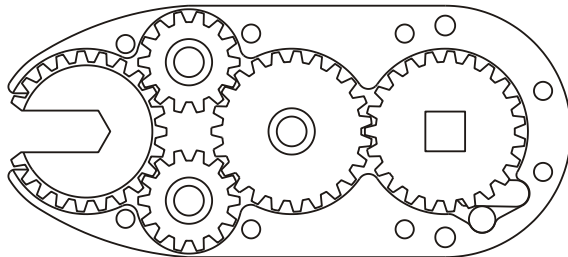

D & D PRODUCTION INC.

ASSEMBLY NO. 381427-0

HEAD NO. 8566

CROWFOOT ASS'Y
Rev. A
07-22-98

2500 WILLIAMS DRIVE • WATERFORD, MI • 48328

PHONE : (248) 334-2112 • FAX : (248) 334-0062

SIDE VIEW

TOP VIEW

GEAR ASSEMBLY

PARTS BLOWOUT

ITEM	DESCRIPTION	PART NO.	ITEM	DESCRIPTION	PART NO.	ITEM	DESCRIPTION	PART NO.
1	Angle Head	GSE 5714AL	11	Pawl Spring	RSS-0808			
2	Angle Head Adapter	HA-5714AL-1932	12	Needle Bearing	B-116			
3	Gear Housing (Top)	381427-0-H	13	Drive Gear	162324-SD			
4	Socket Gear	162314-1-XX	14	Gear Housing (Bottom)	381427-0-P			
5	Idler Pin (3)	IP-1214	15	Screw #1 (4)	S-1006			
6	Bearing (3)	B-141206	16	Screw #2 (4)	S-1016			
7	Sm. Idler Gear (2)	161406	17	Dowel Pin (2)	DP-1212			
8	Lg. Idler Gear	162306	18	Locknut (4)	LN-1032			
9	Grease Fitting	1877						
10	Pawl	1005-PS-P						