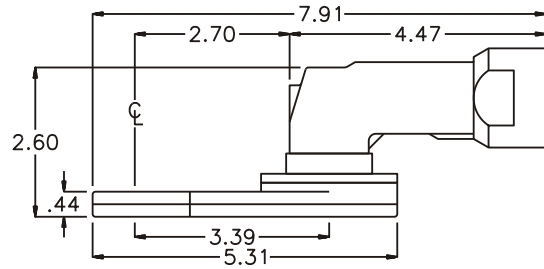

D & D PRODUCTION INC.

ASSEMBLY NO. 381427-0

HEAD NO. 8566

CROWFOOT ASS'Y
Rev. A
07-22-98

2500 WILLIAMS DRIVE • WATERFORD, MI • 48328

PHONE : (248) 334-2112 • FAX : (248) 334-0062

SIDE VIEW

TOP VIEW

GEAR ASSEMBLY

PARTS BLOWOUT

ITEM	DESCRIPTION	PART NO.	ITEM	DESCRIPTION	PART NO.	ITEM	DESCRIPTION	PART NO.
1	Angle Head	GSE 5714AL	11	Pawl Spring	RSS-0808			
2	Angle Head Adapter	HA-5714AL-1932	12	Needle Bearing	B-116			
3	Gear Housing (Top)	381427-0-H	13	Drive Gear	162324-SD			
4	Socket Gear	162314-1-XX	14	Gear Housing (Bottom)	381427-0-P			
5	Idler Pin (3)	IP-1214	15	Screw #1 (4)	S-1006			
6	Bearing (3)	B-141206	16	Screw #2 (4)	S-1016			
7	Sm. Idler Gear (2)	161406	17	Dowel Pin (2)	DP-1212			
8	Lg. Idler Gear	162306	18	Locknut (4)	LN-1032			
9	Grease Fitting	1877						
10	Pawl	1005-PS-P						