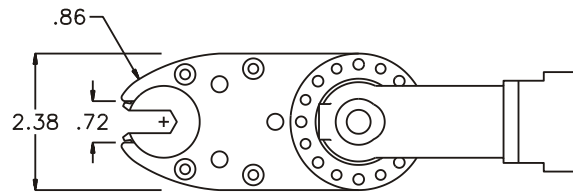

D & D PRODUCTION INC.

ASSEMBLY NO. 381427-0

HEAD NO. 8566

CROWFOOT ASS'Y
Rev. A
07-22-98

2500 WILLIAMS DRIVE • WATERFORD, MI • 48328

PHONE : (248) 334-2112 • FAX : (248) 334-0062

SIDE VIEW

TOP VIEW

GEAR ASSEMBLY

PARTS BLOWOUT

ITEM	DESCRIPTION	PART NO.	ITEM	DESCRIPTION	PART NO.	ITEM	DESCRIPTION	PART NO.
1	Angle Head	GSE 5714AL	11	Pawl Spring	RSS-0808			
2	Angle Head Adapter	HA-5714AL-1932	12	Needle Bearing	B-116			
3	Gear Housing (Top)	381427-0-H	13	Drive Gear	162324-SD			
4	Socket Gear	162314-1-XX	14	Gear Housing (Bottom)	381427-0-P			
5	Idler Pin (3)	IP-1214	15	Screw #1 (4)	S-1006			
6	Bearing (3)	B-141206	16	Screw #2 (4)	S-1016			
7	Sm. Idler Gear (2)	161406	17	Dowel Pin (2)	DP-1212			
8	Lg. Idler Gear	162306	18	Locknut (4)	LN-1032			
9	Grease Fitting	1877						
10	Pawl	1005-PS-P						