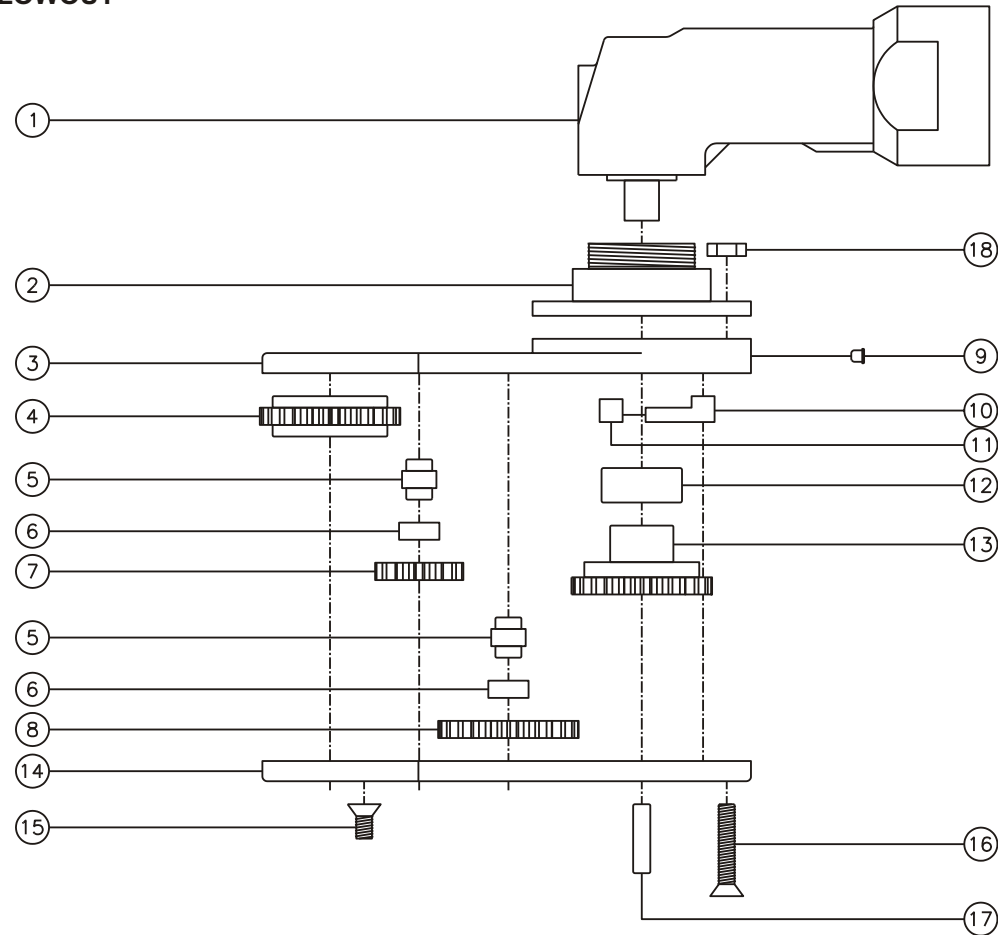

D & D PRODUCTION INC.

ASSEMBLY NO. 381427-0

HEAD NO. 8566

CROWFOOT ASS'Y
Rev. A
07-22-98

2500 WILLIAMS DRIVE • WATERFORD, MI • 48328

PHONE : (248) 334-2112 • FAX : (248) 334-0062

SIDE VIEW

TOP VIEW

GEAR ASSEMBLY

PARTS BLOWOUT

ITEM	DESCRIPTION	PART NO.	ITEM	DESCRIPTION	PART NO.	ITEM	DESCRIPTION	PART NO.
1	Angle Head	GSE 5714AL	11	Pawl Spring	RSS-0808			
2	Angle Head Adapter	HA-5714AL-1932	12	Needle Bearing	B-116			
3	Gear Housing (Top)	381427-0-H	13	Drive Gear	162324-SD			
4	Socket Gear	162314-1-XX	14	Gear Housing (Bottom)	381427-0-P			
5	Idler Pin (3)	IP-1214	15	Screw #1 (4)	S-1006			
6	Bearing (3)	B-141206	16	Screw #2 (4)	S-1016			
7	Sm. Idler Gear (2)	161406	17	Dowel Pin (2)	DP-1212			
8	Lg. Idler Gear	162306	18	Locknut (4)	LN-1032			
9	Grease Fitting	1877						
10	Pawl	1005-PS-P						