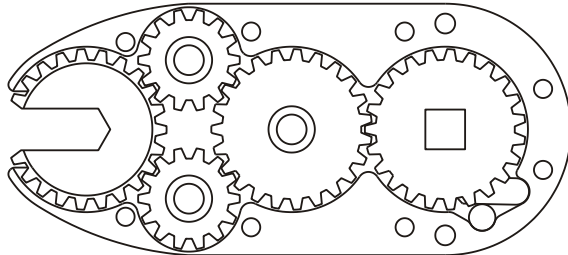

D & D PRODUCTION INC.

ASSEMBLY NO. 381427-0

HEAD NO. 8565

CROWFOOT ASS'Y
Rev. A
07-17-98

2500 WILLIAMS DRIVE • WATERFORD, MI • 48328 PHONE : (248) 334-2112 • FAX : (248) 334-0062

SIDE VIEW

TOP VIEW

GEAR ASSEMBLY

PARTS BLOWOUT

ITEM	DESCRIPTION	PART NO.	ITEM	DESCRIPTION	PART NO.	ITEM	DESCRIPTION	PART NO.
1	Angle Head	GSE 5714	11	Pawl Spring	RSS-0808			
2	Angle Head Adapter	HA-5714-1932	12	Needle Bearing	B-116			
3	Gear Housing (Top)	381427-0-H	13	Drive Gear	162324-SD			
4	Socket Gear	162314-1-XX	14	Gear Housing (Bottom)	381427-0-P			
5	Idler Pin (3)	IP-1214	15	Screw #1 (4)	S-1006			
6	Bearing (3)	B-141206	16	Screw #2 (4)	S-1012			
7	Sm. Idler Gear (2)	161406	17	Dowel Pin (2)	DP-1212			
8	Lg. Idler Gear	162306						
9	Grease Fitting	1877						
10	Pawl	1005-PS-P						