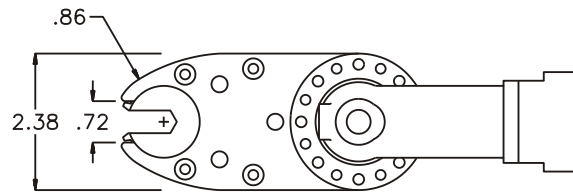

D & D PRODUCTION INC.

ASSEMBLY NO. 381427-0

HEAD NO. 8565

CROWFOOT ASS'Y
Rev. A
07-17-98

2500 WILLIAMS DRIVE • WATERFORD, MI • 48328 PHONE : (248) 334-2112 • FAX : (248) 334-0062

SIDE VIEW

TOP VIEW

GEAR ASSEMBLY

PARTS BLOWOUT

ITEM	DESCRIPTION	PART NO.	ITEM	DESCRIPTION	PART NO.	ITEM	DESCRIPTION	PART NO.
1	Angle Head	GSE 5714	11	Pawl Spring	RSS-0808			
2	Angle Head Adapter	HA-5714-1932	12	Needle Bearing	B-116			
3	Gear Housing (Top)	381427-0-H	13	Drive Gear	162324-SD			
4	Socket Gear	162314-1-XX	14	Gear Housing (Bottom)	381427-0-P			
5	Idler Pin (3)	IP-1214	15	Screw #1 (4)	S-1006			
6	Bearing (3)	B-141206	16	Screw #2 (4)	S-1012			
7	Sm. Idler Gear (2)	161406	17	Dowel Pin (2)	DP-1212			
8	Lg. Idler Gear	162306						
9	Grease Fitting	1877						
10	Pawl	1005-PS-P						