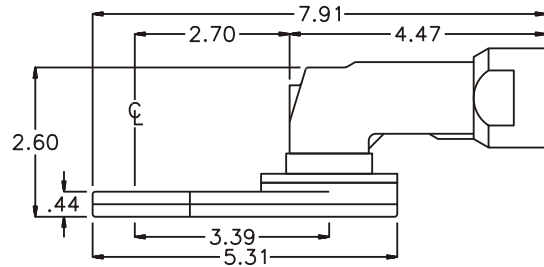

D & D PRODUCTION INC.

ASSEMBLY NO. 381427-0

HEAD NO. 8565

CROWFOOT ASS'Y
Rev. A
07-17-98

2500 WILLIAMS DRIVE • WATERFORD, MI • 48328 PHONE : (248) 334-2112 • FAX : (248) 334-0062

SIDE VIEW

TOP VIEW

GEAR ASSEMBLY

PARTS BLOWOUT

ITEM	DESCRIPTION	PART NO.	ITEM	DESCRIPTION	PART NO.	ITEM	DESCRIPTION	PART NO.
1	Angle Head	GSE 5714	11	Pawl Spring	RSS-0808			
2	Angle Head Adapter	HA-5714-1932	12	Needle Bearing	B-116			
3	Gear Housing (Top)	381427-0-H	13	Drive Gear	162324-SD			
4	Socket Gear	162314-1-XX	14	Gear Housing (Bottom)	381427-0-P			
5	Idler Pin (3)	IP-1214	15	Screw #1 (4)	S-1006			
6	Bearing (3)	B-141206	16	Screw #2 (4)	S-1012			
7	Sm. Idler Gear (2)	161406	17	Dowel Pin (2)	DP-1212			
8	Lg. Idler Gear	162306						
9	Grease Fitting	1877						
10	Pawl	1005-PS-P						