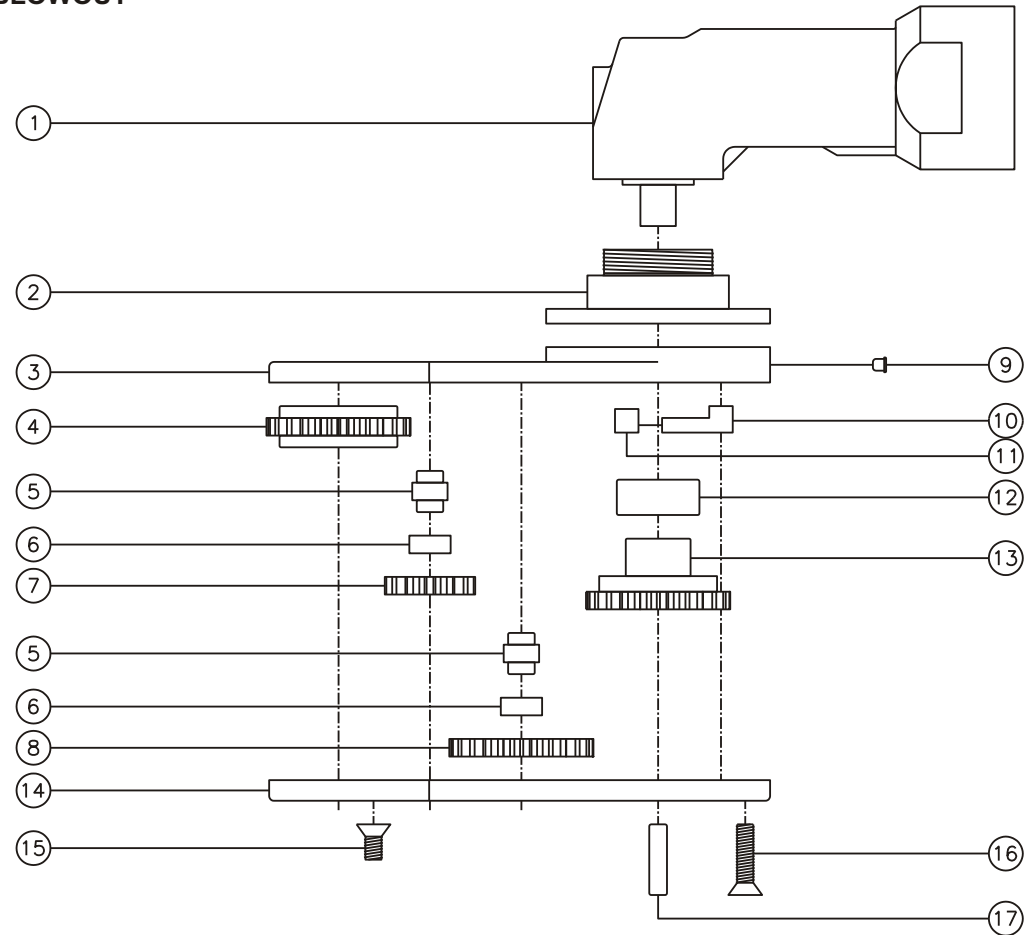

D & D PRODUCTION INC.

ASSEMBLY NO. 381427-0

HEAD NO. 8565

CROWFOOT ASS'Y
Rev. A
07-17-98

2500 WILLIAMS DRIVE • WATERFORD, MI • 48328 PHONE : (248) 334-2112 • FAX : (248) 334-0062

SIDE VIEW

TOP VIEW

GEAR ASSEMBLY

PARTS BLOWOUT

ITEM	DESCRIPTION	PART NO.	ITEM	DESCRIPTION	PART NO.	ITEM	DESCRIPTION	PART NO.
1	Angle Head	GSE 5714	11	Pawl Spring	RSS-0808			
2	Angle Head Adapter	HA-5714-1932	12	Needle Bearing	B-116			
3	Gear Housing (Top)	381427-0-H	13	Drive Gear	162324-SD			
4	Socket Gear	162314-1-XX	14	Gear Housing (Bottom)	381427-0-P			
5	Idler Pin (3)	IP-1214	15	Screw #1 (4)	S-1006			
6	Bearing (3)	B-141206	16	Screw #2 (4)	S-1012			
7	Sm. Idler Gear (2)	161406	17	Dowel Pin (2)	DP-1212			
8	Lg. Idler Gear	162306						
9	Grease Fitting	1877						
10	Pawl	1005-PS-P						