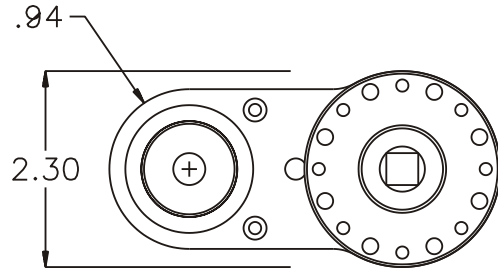

D & D PRODUCTION INC.

ASSEMBLY NO. 374730

HEAD NO. 1820

CROWFOOT ASS'Y
Rev. A
04-13-02

2500 WILLIAMS DRIVE • WATERFORD, MI • 48328

PHONE : (248) 334-2112 • FAX : (248) 334-0062

SIDE VIEW

TOP VIEW

GEAR ASSEMBLY

PARTS BLOWOUT

ITEM	DESCRIPTION	PART NO.	ITEM	DESCRIPTION	PART NO.	ITEM	DESCRIPTION	PART NO.
1	Adapter	HA-3709-66IL	11	Idler Pin	IP-10518B			
2	Ball Bearing (4)	B-541DD	12	Drive Gear	202537-38SD			
3	Gear Housing (Top)	374730-H	13	Gear Housing (Bottom)	374730-P			
4	Grease Fitting	1877	14	Screw #1 (2)	S-820SH			
5	Thrust Race (8)	TRA-1828	15	Screw #2 (4)	S-824SH			
6	Thrust Bearing (4)	NTA-1828	16	Dowel Pin (2)	DP-1228			
7	Socket Gear	202547-SL4A-E17						
8	Wave Spring	C175-L1						
9	Idler Gear	202512B						
10	Needle Bearing	B-105