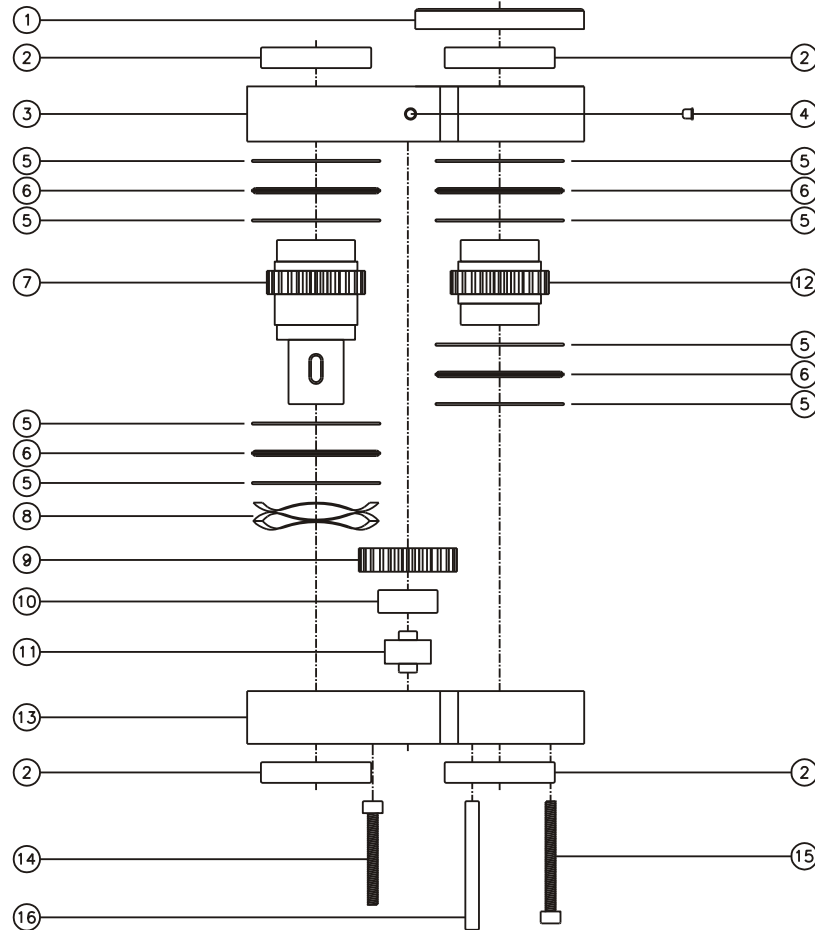

### SIDE VIEW

### TOP VIEW

### PARTS BLOWOUT

ITEM	DESCRIPTION	PART NO.	ITEM	DESCRIPTION	PART NO.	ITEM	DESCRIPTION	PART NO.
1	Adapter	HA-3709-66IL	11	Idler Pin	IP-10518B			
2	Ball Bearing (4)	B-541DD	12	Drive Gear	202537-38SD			
3	Gear Housing (Top)	374730-H	13	Gear Housing (Bottom)	374730-P			
4	Grease Fitting	1877	14	Screw #1 (2)	S-820SH			
5	Thrust Race (8)	TRA-1828	15	Screw #2 (4)	S-824SH			
6	Thrust Bearing (4)	NTA-1828	16	Dowel Pin (2)	DP-1228			
7	Socket Gear	202547-SL4A-E17						
8	Wave Spring	C175-L1						
9	Idler Gear	202512B						
10	Needle Bearing	B-105						