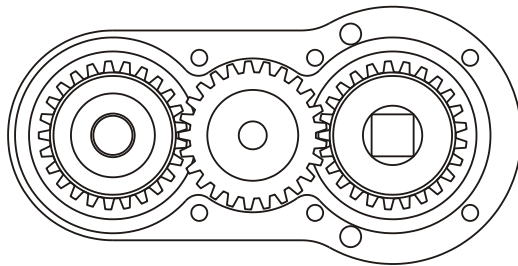

## HEAD NO. 1820

CROWFOOT ASS'Y  
Rev. A  
04-13-02

2500 WILLIAMS DRIVE • WATERFORD, MI • 48328

PHONE : (248) 334-2112 • FAX : (248) 334-0062

### SIDE VIEW

### TOP VIEW

### PARTS BLOWOUT

ITEM	DESCRIPTION	PART NO.	ITEM	DESCRIPTION	PART NO.	ITEM	DESCRIPTION	PART NO.
1	Adapter	HA-3709-66IL	11	Idler Pin	IP-10518B			
2	Ball Bearing (4)	B-541DD	12	Drive Gear	202537-38SD			
3	Gear Housing (Top)	374730-H	13	Gear Housing (Bottom)	374730-P			
4	Grease Fitting	1877	14	Screw #1 (2)	S-820SH			
5	Thrust Race (8)	TRA-1828	15	Screw #2 (4)	S-824SH			
6	Thrust Bearing (4)	NTA-1828	16	Dowel Pin (2)	DP-1228			
7	Socket Gear	202547-SL4A-E17						
8	Wave Spring	C175-L1						
9	Idler Gear	202512B						
10	Needle Bearing	B-105						