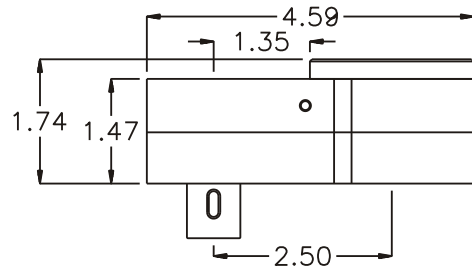

D & D PRODUCTION INC.

ASSEMBLY NO. 374730

HEAD NO. 1820

CROWFOOT ASS'Y
Rev. A
04-13-02

2500 WILLIAMS DRIVE • WATERFORD, MI • 48328

PHONE : (248) 334-2112 • FAX : (248) 334-0062

SIDE VIEW