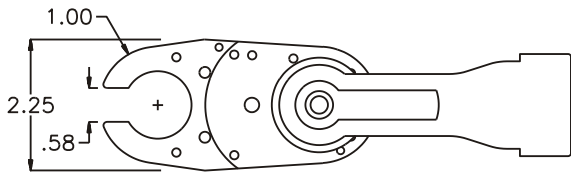

GEAR ASSEMBLY

PARTS BLOWOUT

ITEM	DESCRIPTION	PART NO.	ITEM	DESCRIPTION	PART NO.	ITEM	DESCRIPTION	PART NO.
1	Angle Head	40	11	Pawl	312688-P			
2	Gear Housing	362032-0-H	12	Pawl Spring	TS-156			
3	Socket Gear	202620-1-XX	13	Pawl Pin	P-0524			
4	Thrust Race (4)	TRA-010	14	Drive Gear	202019-SD			
5	Idler Gear (2)	201311	15	Thrust Bearing	NTA-613			
6	Idler Pin (2)	IP-0820	16	Grease Fitting	1877			
7	Cam Gear	R202616-C	17	Bottom Plate	362032-0-P			
8	Cam Pin	IP-8824	18	Screw #1 (2)	S-810			
9	Needle Bearing	B-88	19	Roll Pin (2)	RP-810			
10	Thrust Race	TRA-613	20	Screw #2 (5)	S-812			