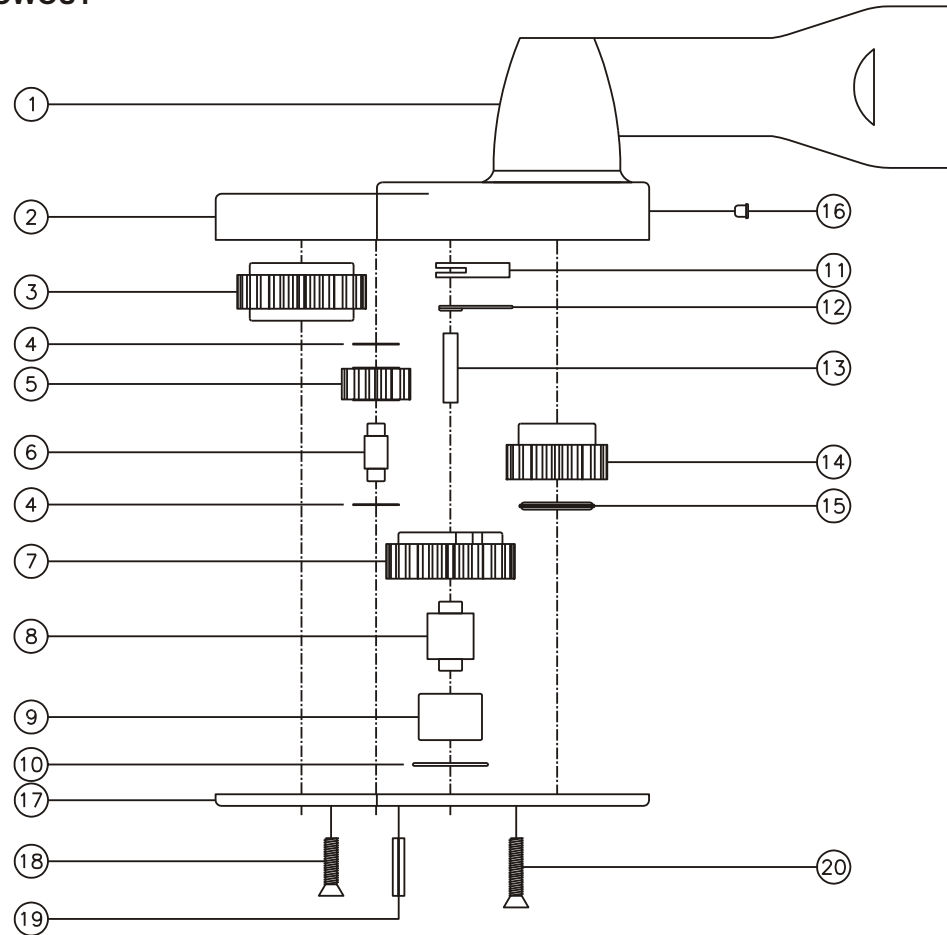

D & D PRODUCTION INC.

ASSEMBLY NO. 362032-0

HEAD NO. 8410

CROWFOOT ASS'Y
Rev. B
12-22-93

2500 WILLIAMS DRIVE • WATERFORD, MI • 48328

PHONE : (248) 334-2112 • FAX : (248) 334-0062

SIDE VIEW

TOP VIEW

GEAR ASSEMBLY

PARTS BLOWOUT

ITEM	DESCRIPTION	PART NO.	ITEM	DESCRIPTION	PART NO.	ITEM	DESCRIPTION	PART NO.
1	Angle Head	40	11	Pawl	312688-P			
2	Gear Housing	362032-0-H	12	Pawl Spring	TS-156			
3	Socket Gear	202620-1-XX	13	Pawl Pin	P-0524			
4	Thrust Race (4)	TRA-010	14	Drive Gear	202019-SD			
5	Idler Gear (2)	201311	15	Thrust Bearing	NTA-613			
6	Idler Pin (2)	IP-0820	16	Grease Fitting	1877			
7	Cam Gear	R202616-C	17	Bottom Plate	362032-0-P			
8	Cam Pin	IP-8824	18	Screw #1 (2)	S-810			
9	Needle Bearing	B-88	19	Roll Pin (2)	RP-810			
10	Thrust Race	TRA-613	20	Screw #2 (5)	S-812			