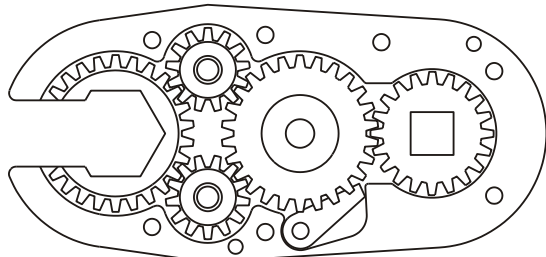

GEAR ASSEMBLY

PARTS BLOWOUT

ITEM	DESCRIPTION	PART NO.	ITEM	DESCRIPTION	PART NO.	ITEM	DESCRIPTION	PART NO.
1	Angle Head	40	11	Pawl	312688-P			
2	Gear Housing	362032-0-H	12	Pawl Spring	TS-156			
3	Socket Gear	202620-1-XX	13	Pawl Pin	P-0524			
4	Thrust Race (4)	TRA-010	14	Drive Gear	202019-SD			
5	Idler Gear (2)	201311	15	Thrust Bearing	NTA-613			
6	Idler Pin (2)	IP-0820	16	Grease Fitting	1877			
7	Cam Gear	R202616-C	17	Bottom Plate	362032-0-P			
8	Cam Pin	IP-8824	18	Screw #1 (2)	S-810			
9	Needle Bearing	B-88	19	Roll Pin (2)	RP-810			
10	Thrust Race	TRA-613	20	Screw #2 (5)	S-812			