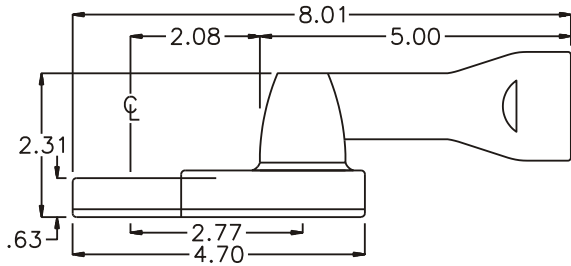

D & D PRODUCTION INC.

ASSEMBLY NO. 362032-0

HEAD NO. 8410

CROWFOOT ASS'Y
Rev. B
12-22-93

2500 WILLIAMS DRIVE • WATERFORD, MI • 48328

PHONE : (248) 334-2112 • FAX : (248) 334-0062

SIDE VIEW

TOP VIEW