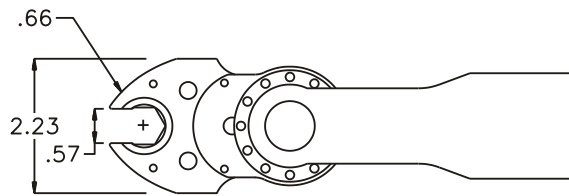

D & D PRODUCTION INC.

ASSEMBLY NO. 362020FL-0

HEAD NO. 8561

CROWFOOT ASS'Y
Rev. A
09-13-00

2500 WILLIAMS DRIVE • WATERFORD, MI • 48328

PHONE : (248) 334-2112 • FAX : (248) 334-0062

SIDE VIEW

TOP VIEW

GEAR ASSEMBLY

PARTS BLOWOUT

ITEM	DESCRIPTION	PART NO.	ITEM	DESCRIPTION	PART NO.	ITEM	DESCRIPTION	PART NO.
1	Angle Head	GSE 66 (40 Nm)	11	Pawl Spring	RSS-0818			
2	Gear Housing (Top)	362020FL-0-H	12	Drive Gear	201716-SD			
3	Socket Gear	202120-1-XX	13	Gear Housing (Bottom)	362020FL-0-P			
4	Idler Gear (2)	201612	14	Grease Fitting	1877			
5	Needle Bearing (2)	B-56	15	Screw #1 (4)	S-608SH			
6	Idler Pin (2)	IP-5620	16	Screw #2 (4)	S-814SH			
7	Cam Pin	IP-6624	17	Dowel Pin (2)	DP-1214			
8	Needle Bearing	B-66						
9	Cam Gear	202116-C						
10	Pawl	0806-RPS-P