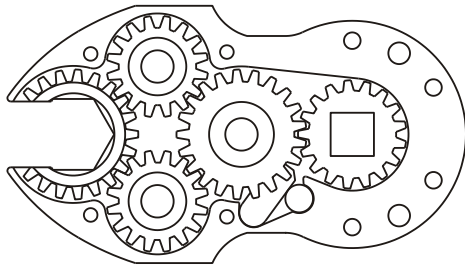

### SIDE VIEW

### TOP VIEW

### PARTS BLOWOUT

ITEM	DESCRIPTION	PART NO.	ITEM	DESCRIPTION	PART NO.	ITEM	DESCRIPTION	PART NO.
1	Angle Head	GSE 66 (40 Nm)	11	Pawl Spring	RSS-0818			
2	Gear Housing (Top)	362020FL-0-H	12	Drive Gear	201716-SD			
3	Socket Gear	202120-1-XX	13	Gear Housing (Bottom)	362020FL-0-P			
4	Idler Gear (2)	201612	14	Grease Fitting	1877			
5	Needle Bearing (2)	B-56	15	Screw #1 (4)	S-608SH			
6	Idler Pin (2)	IP-5620	16	Screw #2 (4)	S-814SH			
7	Cam Pin	IP-6624	17	Dowel Pin (2)	DP-1214			
8	Needle Bearing	B-66						
9	Cam Gear	202116-C						
10	Pawl	0806-RPS-P						