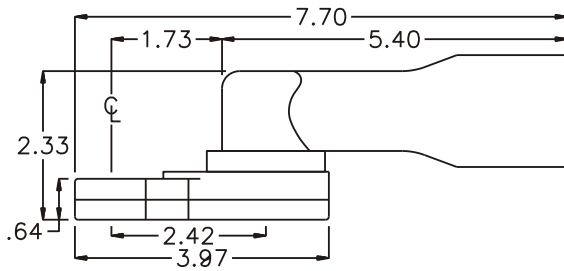

D & D PRODUCTION INC.

ASSEMBLY NO. 362020FL-0

HEAD NO. 8561

CROWFOOT ASS'Y
Rev. A
09-13-00

2500 WILLIAMS DRIVE • WATERFORD, MI • 48328

PHONE : (248) 334-2112 • FAX : (248) 334-0062

SIDE VIEW

TOP VIEW