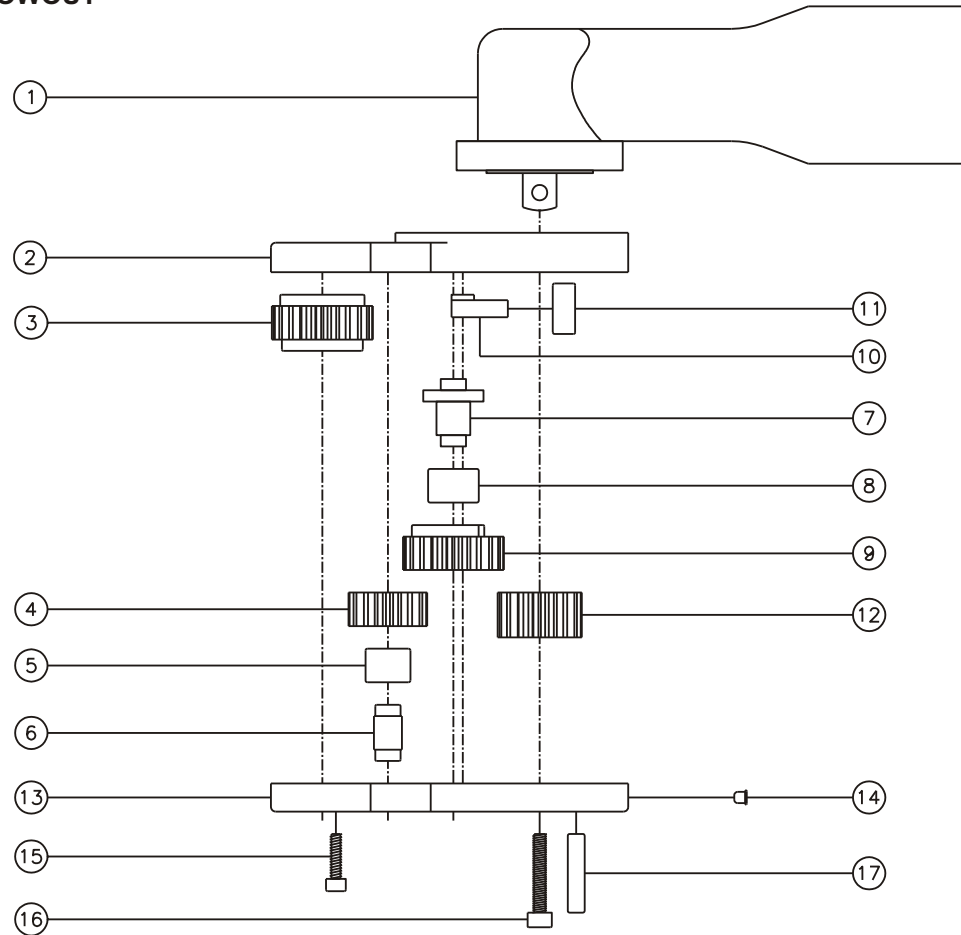

### SIDE VIEW

### TOP VIEW

### PARTS BLOWOUT

ITEM	DESCRIPTION	PART NO.	ITEM	DESCRIPTION	PART NO.	ITEM	DESCRIPTION	PART NO.
1	Angle Head	GSE 66 (40 Nm)	11	Pawl Spring	RSS-0818			
2	Gear Housing (Top)	362020FL-0-H	12	Drive Gear	201716-SD			
3	Socket Gear	202120-1-XX	13	Gear Housing (Bottom)	362020FL-0-P			
4	Idler Gear (2)	201612	14	Grease Fitting	1877			
5	Needle Bearing (2)	B-56	15	Screw #1 (4)	S-608SH			
6	Idler Pin (2)	IP-5620	16	Screw #2 (4)	S-814SH			
7	Cam Pin	IP-6624	17	Dowel Pin (2)	DP-1214			
8	Needle Bearing	B-66						
9	Cam Gear	202116-C						
10	Pawl	0806-RPS-P						