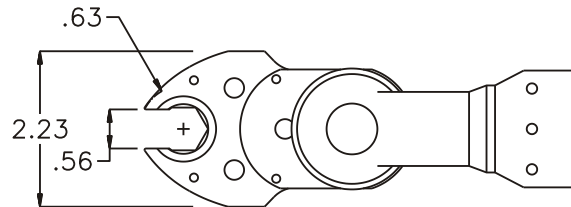

D & D PRODUCTION INC.

ASSEMBLY NO. 362020-0

HEAD NO. 8571

CROWFOOT ASS'Y
Rev. A
06-27-02

2500 WILLIAMS DRIVE • WATERFORD, MI • 48328 PHONE : (248) 334-2112 • FAX : (248) 334-0062

SIDE VIEW

TOP VIEW

GEAR ASSEMBLY

PARTS BLOWOUT

ITEM	DESCRIPTION	PART NO.	ITEM	DESCRIPTION	PART NO.	ITEM	DESCRIPTION	PART NO.
1	Angle Head	S7	11	Pawl	0806-RPS-P	21	Screw #3 (2)	S-616SH
2	Angle Head Adapter	HA-S7A5	12	Pawl Spring	RSS-0818	22	Dowel Pin (3)	DP-1224
3	Gear Housing (Top)	362020-0-H	13	Drive Gear	201726-SD			
4	Socket Gear	202120-1-XX	14	Needle Bearing	B-55			
5	Idler Gear (2)	201612	15	Drive Gear Pin	TP-5517			
6	Needle Bearing (2)	B-56	16	Gear Housing (Bottom)	362020-0-P			
7	Idler Pin (2)	IP-5620	17	Grease Fitting	1877			
8	Cam Pin	IP-6624	18	Reaction Block	RB1AS			
9	Needle Bearing	B-66	19	Screw #1 (4)	S-608SH			
10	Cam Gear	202116-C	20	Screw #2 (2)	S-614SH