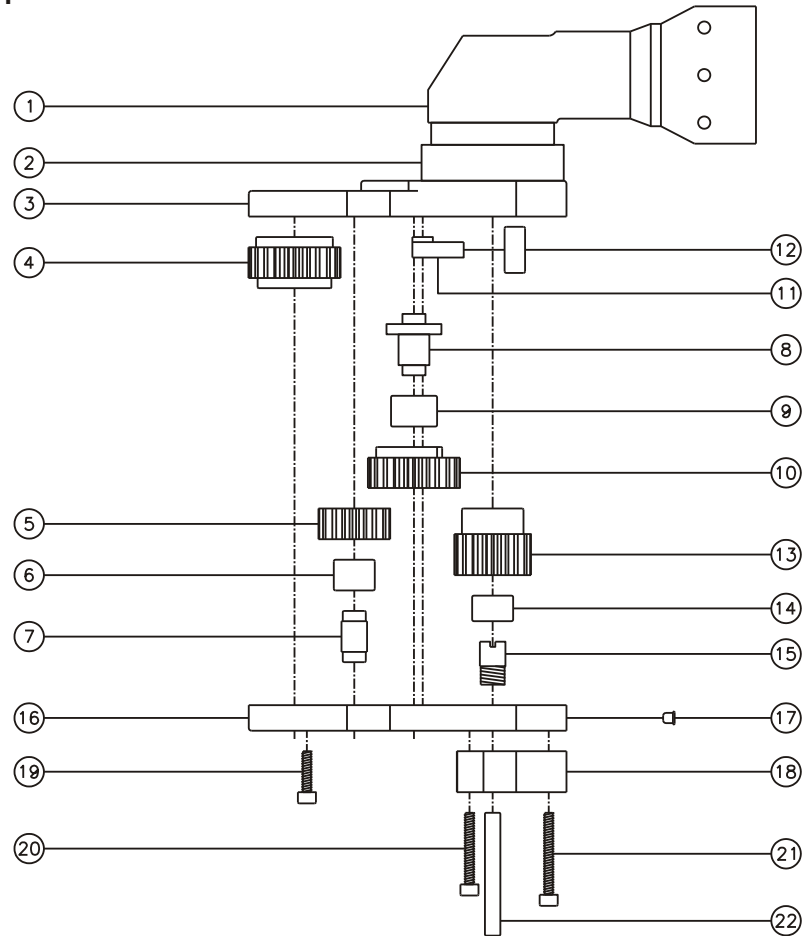

### SIDE VIEW

### TOP VIEW

### PARTS BLOWOUT

ITEM	DESCRIPTION	PART NO.	ITEM	DESCRIPTION	PART NO.	ITEM	DESCRIPTION	PART NO.
1	Angle Head	S7	11	Pawl	0806-RPS-P	21	Screw #3 (2)	S-616SH
2	Angle Head Adapter	HA-S7A5	12	Pawl Spring	RSS-0818	22	Dowel Pin (3)	DP-1224
3	Gear Housing (Top)	362020-0-H	13	Drive Gear	201726-SD			
4	Socket Gear	202120-1-XX	14	Needle Bearing	B-55			
5	Idler Gear (2)	201612	15	Drive Gear Pin	TP-5517			
6	Needle Bearing (2)	B-56	16	Gear Housing (Bottom)	362020-0-P			
7	Idler Pin (2)	IP-5620	17	Grease Fitting	1877			
8	Cam Pin	IP-6624	18	Reaction Block	RB1AS			
9	Needle Bearing	B-66	19	Screw #1 (4)	S-608SH			
10	Cam Gear	202116-C	20	Screw #2 (2)	S-614SH			