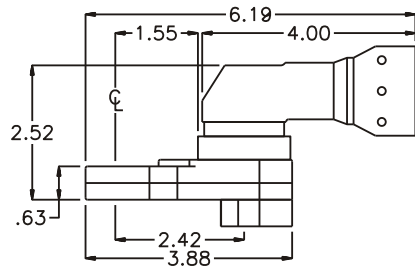

D & D PRODUCTION INC.

ASSEMBLY NO. 362020-0

HEAD NO. 8571

CROWFOOT ASS'Y
Rev. A
06-27-02

2500 WILLIAMS DRIVE • WATERFORD, MI • 48328 PHONE : (248) 334-2112 • FAX : (248) 334-0062

SIDE VIEW

TOP VIEW