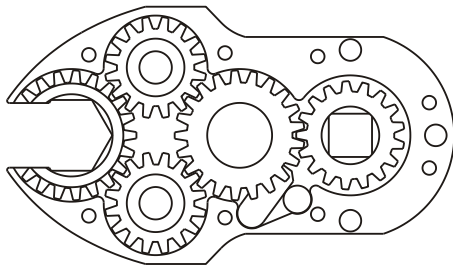

### SIDE VIEW

### PARTS BLOWOUT

ITEM	DESCRIPTION	PART NO.	ITEM	DESCRIPTION	PART NO.	ITEM	DESCRIPTION	PART NO.
1	Angle Head	S7	11	Pawl	0806-RPS-P	21	Screw #3 (2)	S-616SH
2	Angle Head Adapter	HA-S7A5	12	Pawl Spring	RSS-0818	22	Dowel Pin (3)	DP-1224
3	Gear Housing (Top)	362020-0-H	13	Drive Gear	201726-SD			
4	Socket Gear	202120-1-XX	14	Needle Bearing	B-55			
5	Idler Gear (2)	201612	15	Drive Gear Pin	TP-5517			
6	Needle Bearing (2)	B-56	16	Gear Housing (Bottom)	362020-0-P			
7	Idler Pin (2)	IP-5620	17	Grease Fitting	1877			
8	Cam Pin	IP-6624	18	Reaction Block	RB1AS			
9	Needle Bearing	B-66	19	Screw #1 (4)	S-608SH			
10	Cam Gear	202116-C	20	Screw #2 (2)	S-614SH			