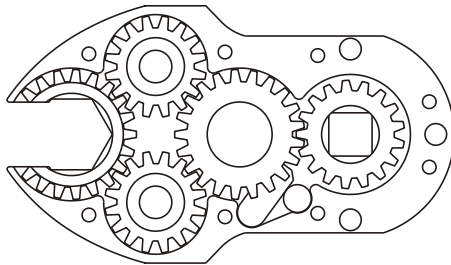

D & D PRODUCTION INC.

ASSEMBLY NO. 362020-0

HEAD NO. 8562

CROWFOOT ASS'Y
Rev. B
07-07-00

2500 WILLIAMS DRIVE • WATERFORD, MI • 48328

PHONE : (248) 334-2112 • FAX : (248) 334-0062

SIDE VIEW

TOP VIEW

GEAR ASSEMBLY

PARTS BLOWOUT

ITEM	DESCRIPTION	PART NO.	ITEM	DESCRIPTION	PART NO.	ITEM	DESCRIPTION	PART NO.
1	Angle Head	GSE 5714	11	Pawl	0806-RPS-P	21		
2	Angle Head Adapter	HA-5714-A6	12	Pawl Spring	RSS-0818			
3	Gear Housing (Top)	362020-0-H	13	Drive Gear	201726-SD			
4	Socket Gear	202120-1-XX	14	Needle Bearing	B-55			
5	Idler Gear (2)	201612	15	Drive Gear Pin	TP-5517			
6	Needle Bearing (2)	B-56	16	Gear Housing (Bottom)	362020-0-P			
7	Idler Pin (2)	IP-5620	17	Grease Fitting	1877			
8	Cam Pin	IP-6624	18	Screw #1 (4)	S-608SH			
9	Needle Bearing	B-66	19	Dowel Pin (3)	DP-1214			
10	Cam Gear	202116-C	20	Screw #2 (4)	S-612SH			