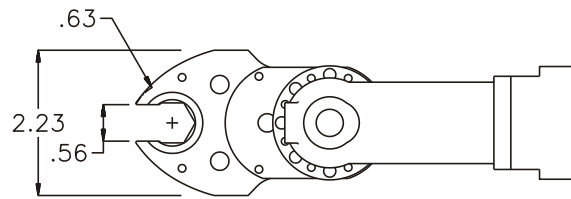

GEAR ASSEMBLY

PARTS BLOWOUT

ITEM	DESCRIPTION	PART NO.	ITEM	DESCRIPTION	PART NO.	ITEM	DESCRIPTION	PART NO.
1	Angle Head	GSE 5714	11	Pawl	0806-RPS-P	21		
2	Angle Head Adapter	HA-5714-A6	12	Pawl Spring	RSS-0818			
3	Gear Housing (Top)	362020-0-H	13	Drive Gear	201726-SD			
4	Socket Gear	202120-1-XX	14	Needle Bearing	B-55			
5	Idler Gear (2)	201612	15	Drive Gear Pin	TP-5517			
6	Needle Bearing (2)	B-56	16	Gear Housing (Bottom)	362020-0-P			
7	Idler Pin (2)	IP-5620	17	Grease Fitting	1877			
8	Cam Pin	IP-6624	18	Screw #1 (4)	S-608SH			
9	Needle Bearing	B-66	19	Dowel Pin (3)	DP-1214			
10	Cam Gear	202116-C	20	Screw #2 (4)	S-612SH			