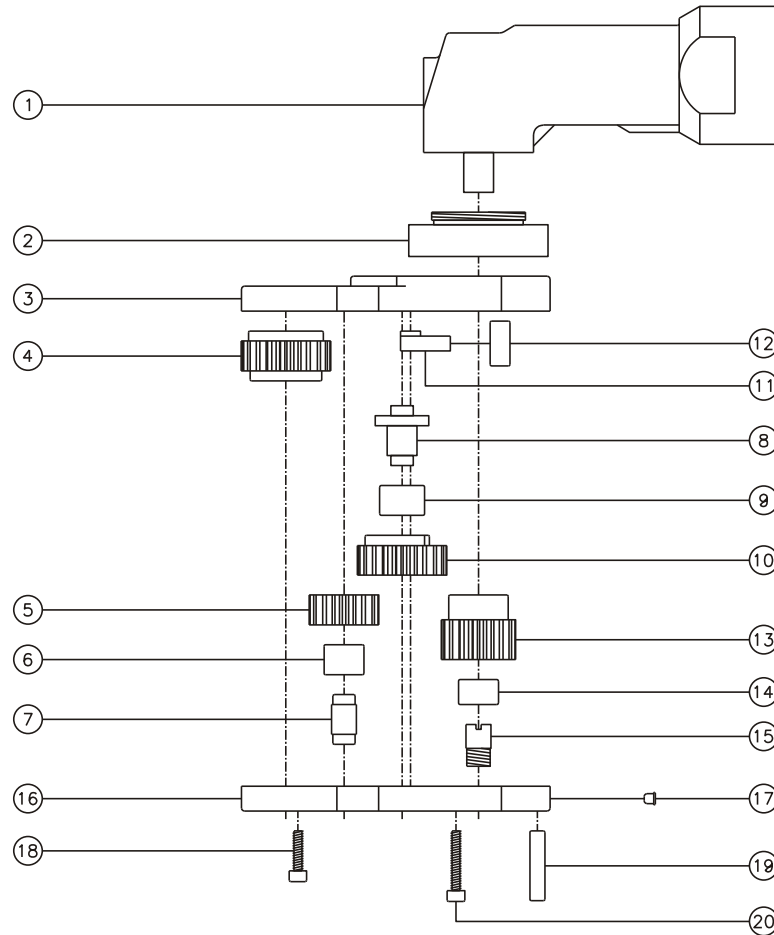

D & D PRODUCTION INC.

ASSEMBLY NO. 362020-0

HEAD NO. 8562

CROWFOOT ASS'Y
Rev. B
07-07-00

2500 WILLIAMS DRIVE • WATERFORD, MI • 48328

PHONE : (248) 334-2112 • FAX : (248) 334-0062

SIDE VIEW

TOP VIEW

GEAR ASSEMBLY

PARTS BLOWOUT

ITEM	DESCRIPTION	PART NO.	ITEM	DESCRIPTION	PART NO.	ITEM	DESCRIPTION	PART NO.
1	Angle Head	GSE 5714	11	Pawl	0806-RPS-P	21		
2	Angle Head Adapter	HA-5714-A6	12	Pawl Spring	RSS-0818			
3	Gear Housing (Top)	362020-0-H	13	Drive Gear	201726-SD			
4	Socket Gear	202120-1-XX	14	Needle Bearing	B-55			
5	Idler Gear (2)	201612	15	Drive Gear Pin	TP-5517			
6	Needle Bearing (2)	B-56	16	Gear Housing (Bottom)	362020-0-P			
7	Idler Pin (2)	IP-5620	17	Grease Fitting	1877			
8	Cam Pin	IP-6624	18	Screw #1 (4)	S-608SH			
9	Needle Bearing	B-66	19	Dowel Pin (3)	DP-1214			
10	Cam Gear	202116-C	20	Screw #2 (4)	S-612SH			