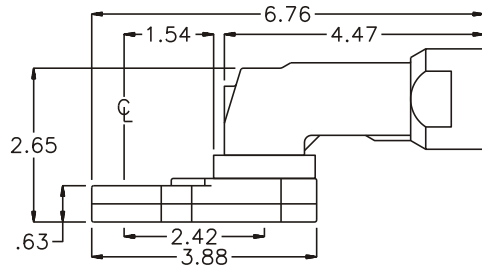

D & D PRODUCTION INC.

ASSEMBLY NO. 362020-0

HEAD NO. 8562

CROWFOOT ASS'Y
Rev. B
07-07-00

2500 WILLIAMS DRIVE • WATERFORD, MI • 48328

PHONE : (248) 334-2112 • FAX : (248) 334-0062

SIDE VIEW

TOP VIEW

GEAR ASSEMBLY

PARTS BLOWOUT

ITEM	DESCRIPTION	PART NO.	ITEM	DESCRIPTION	PART NO.	ITEM	DESCRIPTION	PART NO.
1	Angle Head	GSE 5714	11	Pawl	0806-RPS-P	21		
2	Angle Head Adapter	HA-5714-A6	12	Pawl Spring	RSS-0818			
3	Gear Housing (Top)	362020-0-H	13	Drive Gear	201726-SD			
4	Socket Gear	202120-1-XX	14	Needle Bearing	B-55			
5	Idler Gear (2)	201612	15	Drive Gear Pin	TP-5517			
6	Needle Bearing (2)	B-56	16	Gear Housing (Bottom)	362020-0-P			
7	Idler Pin (2)	IP-5620	17	Grease Fitting	1877			
8	Cam Pin	IP-6624	18	Screw #1 (4)	S-608SH			
9	Needle Bearing	B-66	19	Dowel Pin (3)	DP-1214			
10	Cam Gear	202116-C	20	Screw #2 (4)	S-612SH			