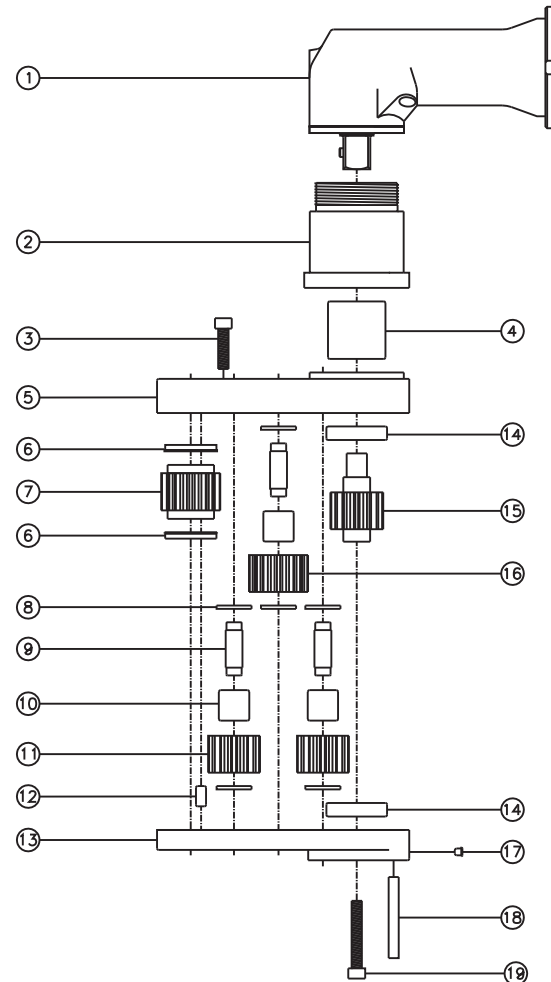

D & D PRODUCTION INC.®

ASSEMBLY NO. 353220H-3

HEAD NO. 1848

CROWFOOT ASS'Y
Rev. A
09-10-07

2500 WILLIAMS DRIVE • WATERFORD, MI • 48328

PHONE : (248) 334-2112 • FAX : (248) 334-0062

SIDE VIEW

TOP VIEW

GEAR ASSEMBLY

PARTS BLOWOUT

ITEM	DESCRIPTION	PART NO.	ITEM	DESCRIPTION	PART NO.	ITEM	DESCRIPTION	PART NO.
1	Motor	E225LRAAGGV72	11	Small Idler Gear (4)	161422B			
2	Angle Head Adapter	HA-3140-4801	12	Dowel Pin #1 (2)	DP-1206			
3	Screw #1 (2)	S-1012SH	13	Gear Housing (Bottom)	353220H-3-P			
4	Drive Shaft	DS-08F06F3434	14	Ball Bearing (2)	S5K			
5	Gear Housing (Top)	353220H-3-H	15	Drive Gear	161452-38MSD			
6	Bushing (2)	A-5509	16	Large Idler Gear	161622			
7	Socket Gear	161632-XX	17	Grease Fitting	1877			
8	Thrust Race (10)	TRB-512M	18	Dowel Pin #2 (3)	DP-1224			
9	Idler Pin (5)	IP-5932B	19	Screw #2 (4)	S-1020SH			
10	Needle Bearing (5)	B-59						