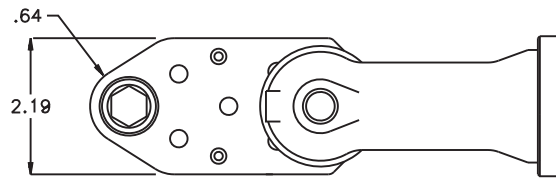

GEAR ASSEMBLY

PARTS BLOWOUT

ITEM	DESCRIPTION	PART NO.	ITEM	DESCRIPTION	PART NO.	ITEM	DESCRIPTION	PART NO.
1	Motor	E225LRAAGGV72	11	Small Idler Gear (4)	161422B			
2	Angle Head Adapter	HA-3140-4801	12	Dowel Pin #1 (2)	DP-1206			
3	Screw #1 (2)	S-1012SH	13	Gear Housing (Bottom)	353220H-3-P			
4	Drive Shaft	DS-08F06F3434	14	Ball Bearing (2)	S5K			
5	Gear Housing (Top)	353220H-3-H	15	Drive Gear	161452-38MSD			
6	Bushing (2)	A-5509	16	Large Idler Gear	161622			
7	Socket Gear	161632-XX	17	Grease Fitting	1877			
8	Thrust Race (10)	TRB-512M	18	Dowel Pin #2 (3)	DP-1224			
9	Idler Pin (5)	IP-5932B	19	Screw #2 (4)	S-1020SH			
10	Needle Bearing (5)	B-59						