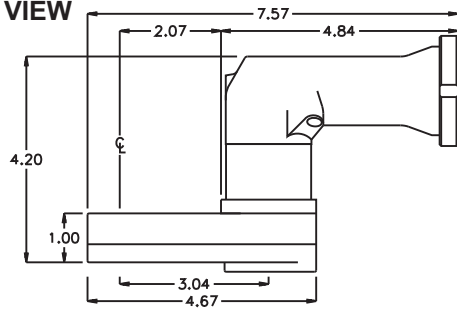

D & D PRODUCTION INC.®

ASSEMBLY NO. 353220H-3

HEAD NO. 1848

CROWFOOT ASS'Y
Rev. A
09-10-07

2500 WILLIAMS DRIVE • WATERFORD, MI • 48328

PHONE : (248) 334-2112 • FAX : (248) 334-0062

SIDE VIEW

TOP VIEW