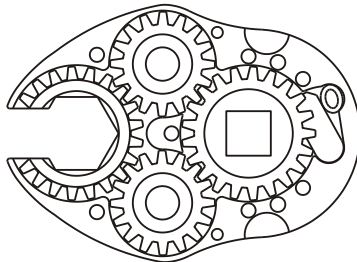

D & D PRODUCTION INC.

ASSEMBLY NO. 352420-00

HEAD NO. 8555

CROWFOOT ASS'Y
Rev. A
04-29-94

2500 WILLIAMS DRIVE • WATERFORD, MI • 48328

PHONE : (248) 334-2112 • FAX : (248) 334-0062

SIDE VIEW

TOP VIEW

GEAR ASSEMBLY

PARTS BLOWOUT

ITEM	DESCRIPTION	PART NO.	ITEM	DESCRIPTION	PART NO.	ITEM	DESCRIPTION	PART NO.
1	Angle Head	GD 25	11	Drive Gear Pin	TP-8726			
2	Angle Head Adapter	HA 3550	12	Needle Bearing	B-87			
3	Gear Housing (Top)	352420-00-P	13	Grease Fitting	1877			
4	Socket Gear	202125-1-XX	14	Gear Housing (Bottom)	352420-00-H			
5	Idler Gear (2)	201616	15	Screw #1 (2)	S-412			
6	Idler Pin (2)	IP-5725	16	Screw #2 (5)	S-418SH			
7	Needle Bearing (2)	B-57	17	Roll Pin (2)	RP-310			
8	Pawl	0806-RPS-P	18	Dowel Pin (2)	DP-820			
9	Pawl Spring	RS-0818						
10	Drive Cam Gear	202137-SDC						