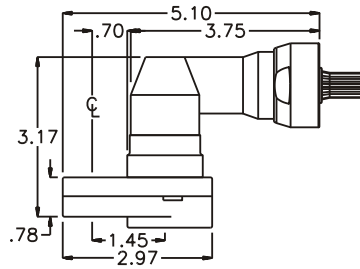

D & D PRODUCTION INC.

ASSEMBLY NO. 352420-00

HEAD NO. 8555

CROWFOOT ASS'Y
Rev. A
04-29-94

2500 WILLIAMS DRIVE • WATERFORD, MI • 48328

PHONE : (248) 334-2112 • FAX : (248) 334-0062

SIDE VIEW

TOP VIEW

GEAR ASSEMBLY

PARTS BLOWOUT

ITEM	DESCRIPTION	PART NO.	ITEM	DESCRIPTION	PART NO.	ITEM	DESCRIPTION	PART NO.
1	Angle Head	GD 25	11	Drive Gear Pin	TP-8726			
2	Angle Head Adapter	HA 3550	12	Needle Bearing	B-87			
3	Gear Housing (Top)	352420-00-P	13	Grease Fitting	1877			
4	Socket Gear	202125-1-XX	14	Gear Housing (Bottom)	352420-00-H			
5	Idler Gear (2)	201616	15	Screw #1 (2)	S-412			
6	Idler Pin (2)	IP-5725	16	Screw #2 (5)	S-418SH			
7	Needle Bearing (2)	B-57	17	Roll Pin (2)	RP-310			
8	Pawl	0806-RPS-P	18	Dowel Pin (2)	DP-820			
9	Pawl Spring	RS-0818						
10	Drive Cam Gear	202137-SDC						