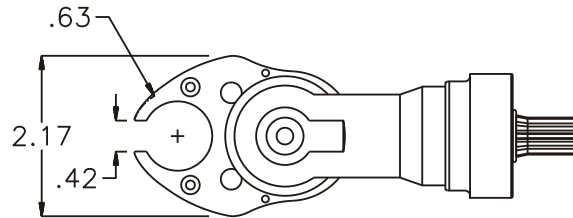

GEAR ASSEMBLY

PARTS BLOWOUT

ITEM	DESCRIPTION	PART NO.	ITEM	DESCRIPTION	PART NO.	ITEM	DESCRIPTION	PART NO.
1	Angle Head	GD 25	11	Drive Gear Pin	TP-8726			
2	Angle Head Adapter	HA 3550	12	Needle Bearing	B-87			
3	Gear Housing (Top)	352420-00-P	13	Grease Fitting	1877			
4	Socket Gear	202125-1-XX	14	Gear Housing (Bottom)	352420-00-H			
5	Idler Gear (2)	201616	15	Screw #1 (2)	S-412			
6	Idler Pin (2)	IP-5725	16	Screw #2 (5)	S-418SH			
7	Needle Bearing (2)	B-57	17	Roll Pin (2)	RP-310			
8	Pawl	0806-RPS-P	18	Dowel Pin (2)	DP-820			
9	Pawl Spring	RS-0818						
10	Drive Cam Gear	202137-SDC						