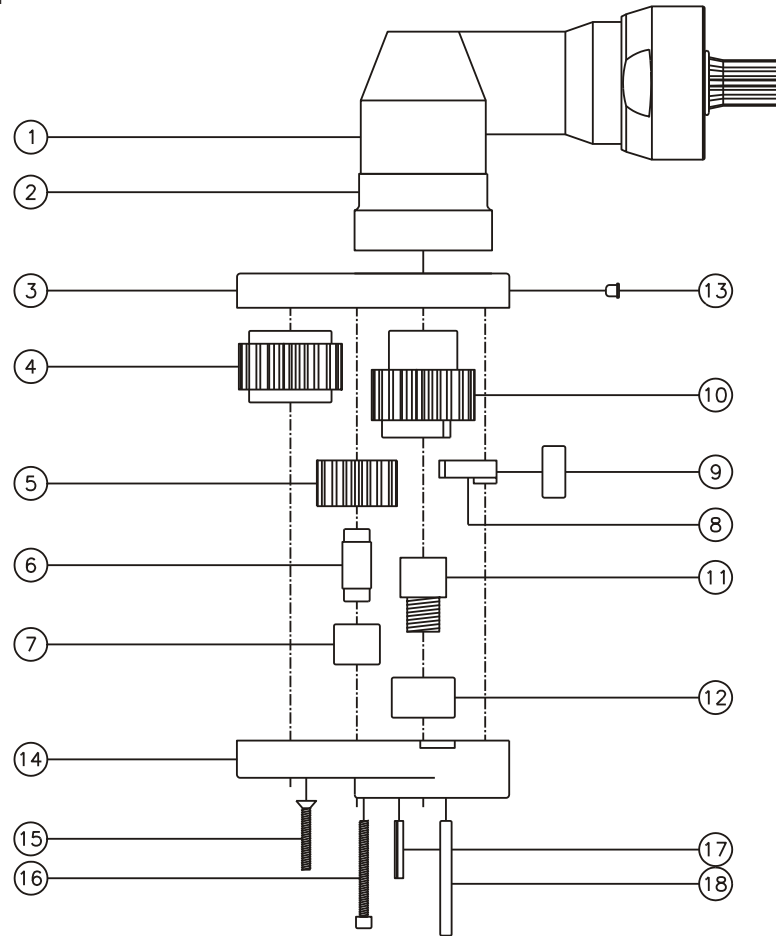

D & D PRODUCTION INC.

ASSEMBLY NO. 352420-00

HEAD NO. 8555

CROWFOOT ASS'Y
Rev. A
04-29-94

2500 WILLIAMS DRIVE • WATERFORD, MI • 48328

PHONE : (248) 334-2112 • FAX : (248) 334-0062

SIDE VIEW

TOP VIEW

GEAR ASSEMBLY

PARTS BLOWOUT

ITEM	DESCRIPTION	PART NO.	ITEM	DESCRIPTION	PART NO.	ITEM	DESCRIPTION	PART NO.
1	Angle Head	GD 25	11	Drive Gear Pin	TP-8726			
2	Angle Head Adapter	HA 3550	12	Needle Bearing	B-87			
3	Gear Housing (Top)	352420-00-P	13	Grease Fitting	1877			
4	Socket Gear	202125-1-XX	14	Gear Housing (Bottom)	352420-00-H			
5	Idler Gear (2)	201616	15	Screw #1 (2)	S-412			
6	Idler Pin (2)	IP-5725	16	Screw #2 (5)	S-418SH			
7	Needle Bearing (2)	B-57	17	Roll Pin (2)	RP-310			
8	Pawl	0806-RPS-P	18	Dowel Pin (2)	DP-820			
9	Pawl Spring	RS-0818						
10	Drive Cam Gear	202137-SDC						