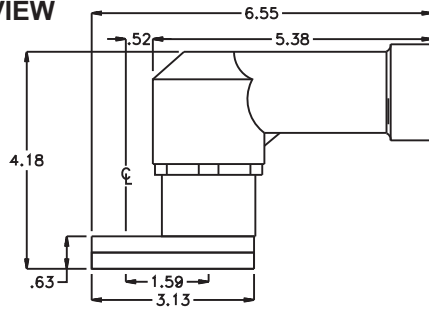

### SIDE VIEW

### PARTS BLOWOUT

ITEM	DESCRIPTION	PART NO.	ITEM	DESCRIPTION	PART NO.	ITEM	DESCRIPTION	PART NO.
1	Motor	TO66A156SHB4	11	Gear Housing (Bottom)	352020H-P			
2	Angle Head Adapter	HA-2838M-SHB4	12	Screw (4)	S-612SH			
3	Needle Bearing	B-1616	13	Drive Gear	161650-12SD			
4	Gear Housing (Top)	352020H-H2	14	Grease Fitting	1877			
5	Bushing (2)	A-5508	15	Dowel Pin #2 (3)	DP-1212			
6	Socket Gear	161620S4-XX						
7	Idler Pin (2)	IP-5620						
8	Needle Bearing (2)	B-56						
9	Idler Gear (2)	161412						
10	Dowel Pin #1 (2)	DP-1006						