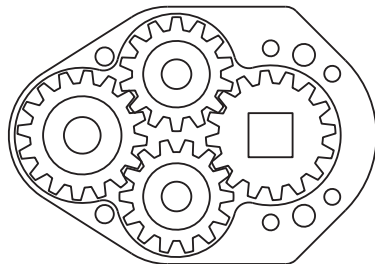

### SIDE VIEW

### PARTS BLOWOUT

ITEM	DESCRIPTION	PART NO.	ITEM	DESCRIPTION	PART NO.	ITEM	DESCRIPTION	PART NO.
1	Motor	TO66A156SHB4	11	Gear Housing (Bottom)	352020H-P			
2	Angle Head Adapter	HA-2838M-SHB4	12	Screw (4)	S-612SH			
3	Needle Bearing	B-1616	13	Drive Gear	161650-12SD			
4	Gear Housing (Top)	352020H-H2	14	Grease Fitting	1877			
5	Bushing (2)	A-5508	15	Dowel Pin #2 (3)	DP-1212			
6	Socket Gear	161620S4-XX						
7	Idler Pin (2)	IP-5620						
8	Needle Bearing (2)	B-56						
9	Idler Gear (2)	161412						
10	Dowel Pin #1 (2)	DP-1006						