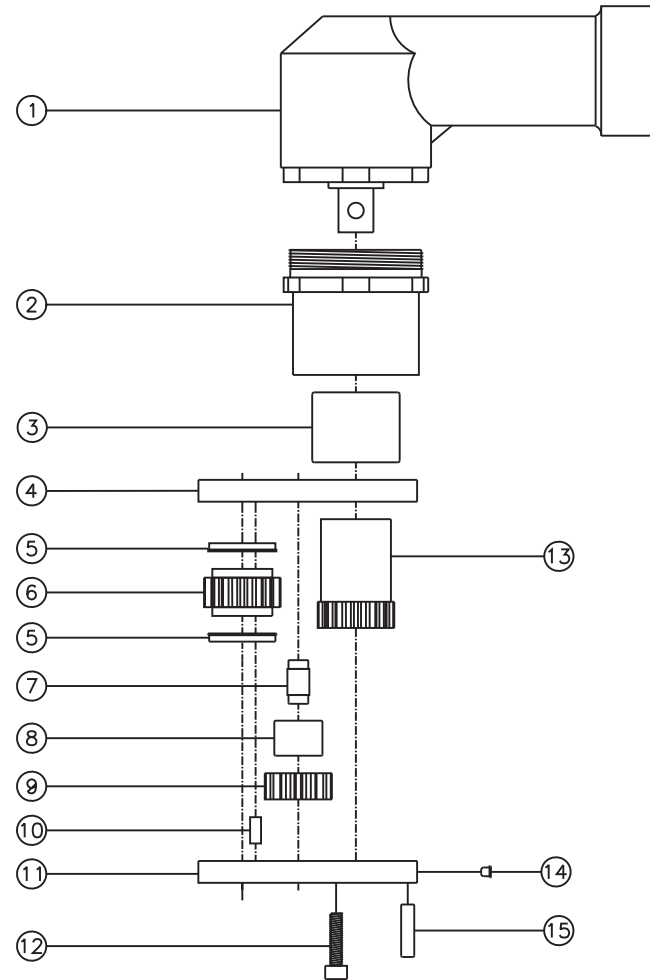

### SIDE VIEW

### TOP VIEW

### PARTS BLOWOUT

ITEM	DESCRIPTION	PART NO.	ITEM	DESCRIPTION	PART NO.	ITEM	DESCRIPTION	PART NO.
1	Motor	TO66A156SHB4	11	Gear Housing (Bottom)	352020H-P			
2	Angle Head Adapter	HA-2838M-SHB4	12	Screw (4)	S-612SH			
3	Needle Bearing	B-1616	13	Drive Gear	161650-12SD			
4	Gear Housing (Top)	352020H-H2	14	Grease Fitting	1877			
5	Bushing (2)	A-5508	15	Dowel Pin #2 (3)	DP-1212			
6	Socket Gear	161620S4-XX						
7	Idler Pin (2)	IP-5620						
8	Needle Bearing (2)	B-56						
9	Idler Gear (2)	161412						
10	Dowel Pin #1 (2)	DP-1006						