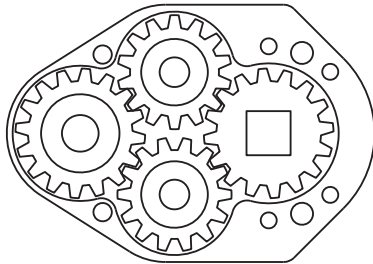

### SIDE VIEW

### PARTS BLOWOUT

ITEM	DESCRIPTION	PART NO.	ITEM	DESCRIPTION	PART NO.	ITEM	DESCRIPTION	PART NO.
1	Motor	TO66A156SHB4	11	Dowel Pin #1 (2)	DP-1006			
2	Angle Head Adapter	HA-2838M-SHB4	12	Gear Housing (Bottom)	352020HB-P			
3	Needle Bearing	B-1616	13	Screw (4)	S-612SH			
4	Gear Housing (Top)	352020H-H2	14	Drive Gear	161650-12SD			
5	Bushing #1	A-5508	15	Grease Fitting	1877			
6	Socket Gear	161620S4-XX-E3	16	Dowel Pin #2 (3)	DP-1212			
7	Bushing #2	A-5519						
8	Idler Pin (2)	IP-5620						
9	Needle Bearing (2)	B-56						
10	Idler Gear (2)	161412						