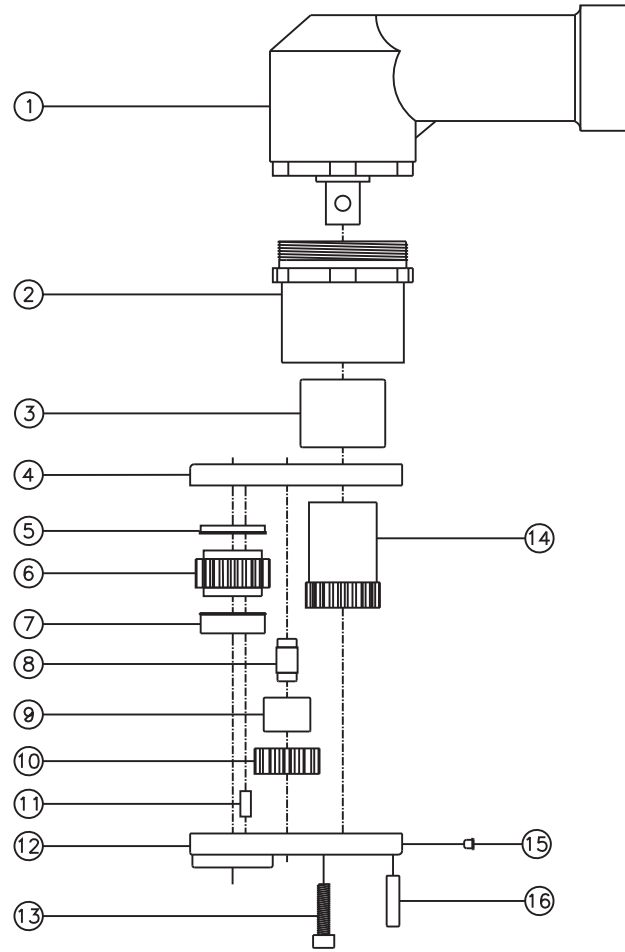

### SIDE VIEW

### TOP VIEW

### PARTS BLOWOUT

ITEM	DESCRIPTION	PART NO.	ITEM	DESCRIPTION	PART NO.	ITEM	DESCRIPTION	PART NO.
1	Motor	TO66A156SHB4	11	Dowel Pin #1 (2)	DP-1006			
2	Angle Head Adapter	HA-2838M-SHB4	12	Gear Housing (Bottom)	352020HB-P			
3	Needle Bearing	B-1616	13	Screw (4)	S-612SH			
4	Gear Housing (Top)	352020H-H2	14	Drive Gear	161650-12SD			
5	Bushing #1	A-5508	15	Grease Fitting	1877			
6	Socket Gear	161620S4-XX-E3	16	Dowel Pin #2 (3)	DP-1212			
7	Bushing #2	A-5519						
8	Idler Pin (2)	IP-5620						
9	Needle Bearing (2)	B-56						
10	Idler Gear (2)	161412						