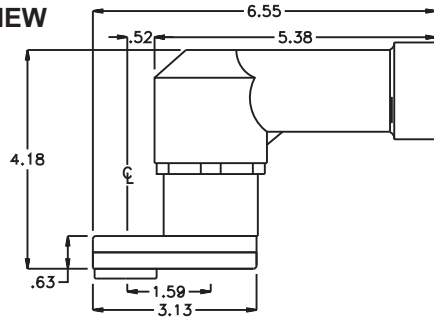

### SIDE VIEW

### PARTS BLOWOUT

ITEM	DESCRIPTION	PART NO.	ITEM	DESCRIPTION	PART NO.	ITEM	DESCRIPTION	PART NO.
1	Motor	TO66A156SHB4	11	Dowel Pin #1 (2)	DP-1006			
2	Angle Head Adapter	HA-2838M-SHB4	12	Gear Housing (Bottom)	352020HB-P			
3	Needle Bearing	B-1616	13	Screw (4)	S-612SH			
4	Gear Housing (Top)	352020H-H2	14	Drive Gear	161650-12SD			
5	Bushing #1	A-5508	15	Grease Fitting	1877			
6	Socket Gear	161620S4-XX-E3	16	Dowel Pin #2 (3)	DP-1212			
7	Bushing #2	A-5519						
8	Idler Pin (2)	IP-5620						
9	Needle Bearing (2)	B-56						
10	Idler Gear (2)	161412						