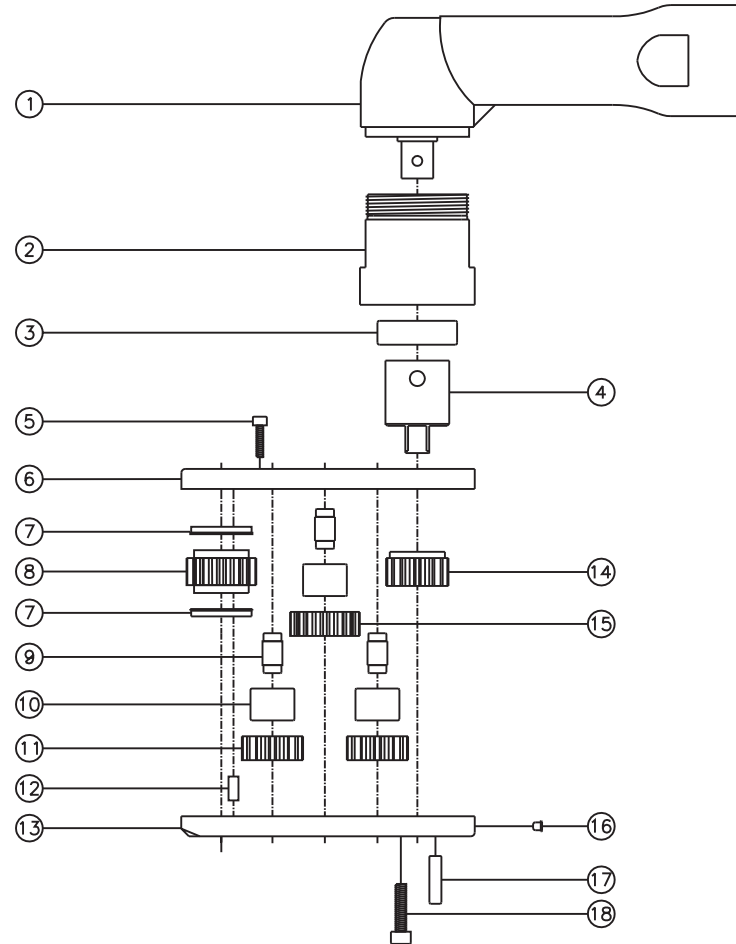

D & D PRODUCTION INC.®

ASSEMBLY NO. 352020H-3

HEAD NO. 1817

CROWFOOT ASS'Y
Rev. A
09-07-07

2500 WILLIAMS DRIVE • WATERFORD, MI • 48328 PHONE : (248) 334-2112 • FAX : (248) 334-0062

SIDE VIEW

TOP VIEW

GEAR ASSEMBLY

PARTS BLOWOUT

ITEM	DESCRIPTION	PART NO.	ITEM	DESCRIPTION	PART NO.	ITEM	DESCRIPTION	PART NO.
1	Motor	E44LA22-101	11	Small Idler Gear (4)	161412			
2	Angle Head Adapter	HA-2838-A22	12	Dowel Pin #1 (2)	DP-1006			
3	Needle Bearing	B-166	13	Gear Housing (Bottom)	352020H-3-P2			
4	Drive Shaft	DS-12F38M3246	14	Drive Gear	161414-38SD			
5	Screw #1 (2)	S-608SH	15	Large Idler Gear	161612S3			
6	Gear Housing (Top)	352020H-3-H	16	Grease Fitting	1877			
7	Bushing (2)	A-5508	17	Dowel Pin #2 (3)	DP-1212			
8	Socket Gear	161620S4-XX	18	Screw #2 (4)	S-612SH			
9	Idler Pin (5)	IP-5620						
10	Needle Bearing (5)	B-56						