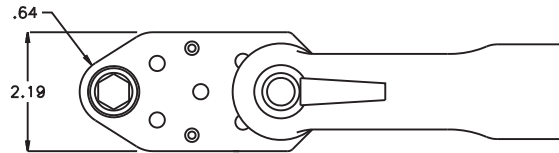

D & D PRODUCTION INC.®

ASSEMBLY NO. 352020H-3

HEAD NO. 1817

CROWFOOT ASS'Y
Rev. A
09-07-07

2500 WILLIAMS DRIVE • WATERFORD, MI • 48328 PHONE : (248) 334-2112 • FAX : (248) 334-0062

SIDE VIEW

TOP VIEW

GEAR ASSEMBLY

PARTS BLOWOUT

ITEM	DESCRIPTION	PART NO.	ITEM	DESCRIPTION	PART NO.	ITEM	DESCRIPTION	PART NO.
1	Motor	E44LA22-101	11	Small Idler Gear (4)	161412			
2	Angle Head Adapter	HA-2838-A22	12	Dowel Pin #1 (2)	DP-1006			
3	Needle Bearing	B-166	13	Gear Housing (Bottom)	352020H-3-P2			
4	Drive Shaft	DS-12F38M3246	14	Drive Gear	161414-38SD			
5	Screw #1 (2)	S-608SH	15	Large Idler Gear	161612S3			
6	Gear Housing (Top)	352020H-3-H	16	Grease Fitting	1877			
7	Bushing (2)	A-5508	17	Dowel Pin #2 (3)	DP-1212			
8	Socket Gear	161620S4-XX	18	Screw #2 (4)	S-612SH			
9	Idler Pin (5)	IP-5620						
10	Needle Bearing (5)	B-56						