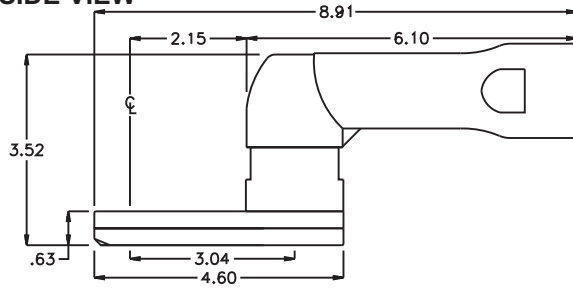

D & D PRODUCTION INC.®

ASSEMBLY NO. 352020H-3

HEAD NO. 1817

CROWFOOT ASS'Y
Rev. A
09-07-07

2500 WILLIAMS DRIVE • WATERFORD, MI • 48328 PHONE : (248) 334-2112 • FAX : (248) 334-0062

SIDE VIEW

TOP VIEW

GEAR ASSEMBLY

PARTS BLOWOUT

ITEM	DESCRIPTION	PART NO.	ITEM	DESCRIPTION	PART NO.	ITEM	DESCRIPTION	PART NO.
1	Motor	E44LA22-101	11	Small Idler Gear (4)	161412			
2	Angle Head Adapter	HA-2838-A22	12	Dowel Pin #1 (2)	DP-1006			
3	Needle Bearing	B-166	13	Gear Housing (Bottom)	352020H-3-P2			
4	Drive Shaft	DS-12F38M3246	14	Drive Gear	161414-38SD			
5	Screw #1 (2)	S-608SH	15	Large Idler Gear	161612S3			
6	Gear Housing (Top)	352020H-3-H	16	Grease Fitting	1877			
7	Bushing (2)	A-5508	17	Dowel Pin #2 (3)	DP-1212			
8	Socket Gear	161620S4-XX	18	Screw #2 (4)	S-612SH			
9	Idler Pin (5)	IP-5620						
10	Needle Bearing (5)	B-56						