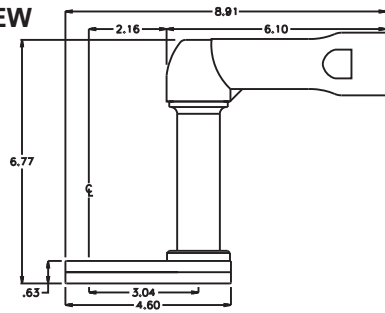

## HEAD NO. 1814

CROWFOOT ASS'Y  
Rev. A  
09-05-07

2500 WILLIAMS DRIVE • WATERFORD, MI • 48328

PHONE : (248) 334-2112 • FAX : (248) 334-0062

SIDE VIEW

TOP VIEW

GEAR ASSEMBLY

PARTS BLOWOUT

ITEM	DESCRIPTION	PART NO.	ITEM	DESCRIPTION	PART NO.	ITEM	DESCRIPTION	PART NO.
1	Motor	E34LA22-115	11	Small Idler Gear (4)	161412			
2	Drive Shaft	DS-08F06M31147	12	Dowel Pin #1 (2)	DP-1006			
3	Angle Head Adapter	HA-28139-A22	13	Gear Housing (Bottom)	352020H-3-P			
4	Needle Bearing	B-812	14	Drive Gear	161414-38SD			
5	Screw #1 (2)	S-608SH	15	Large Idler Gear	161612S3			
6	Gear Housing (Top)	352020H-3-H	16	Grease Fitting	1877			
7	Bushing (2)	A-5508	17	Dowel Pin #2 (3)	DP-1212			
8	Socket Gear	161620S4-XX	18	Screw #2 (4)	S-612SH			
9	Idler Pin (5)	IP-5620						
10	Needle Bearing (5)	B-56						