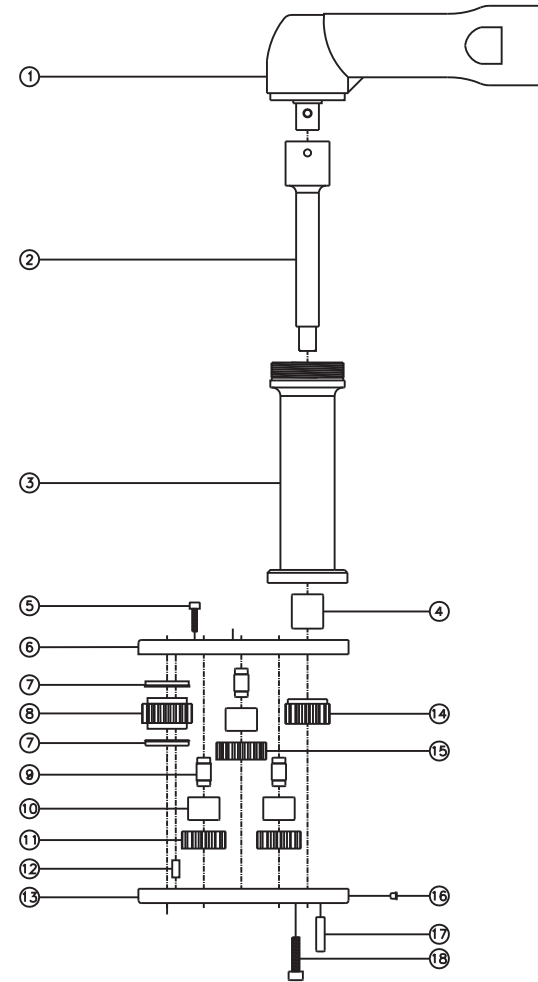

## HEAD NO. 1814

CROWFOOT ASS'Y  
Rev. A  
09-05-07

2500 WILLIAMS DRIVE • WATERFORD, MI • 48328

PHONE : (248) 334-2112 • FAX : (248) 334-0062

SIDE VIEW

TOP VIEW

GEAR ASSEMBLY

PARTS BLOWOUT

ITEM	DESCRIPTION	PART NO.	ITEM	DESCRIPTION	PART NO.	ITEM	DESCRIPTION	PART NO.
1	Motor	E34LA22-115	11	Small Idler Gear (4)	161412			
2	Drive Shaft	DS-08F06M31147	12	Dowel Pin #1 (2)	DP-1006			
3	Angle Head Adapter	HA-28139-A22	13	Gear Housing (Bottom)	352020H-3-P			
4	Needle Bearing	B-812	14	Drive Gear	161414-38SD			
5	Screw #1 (2)	S-608SH	15	Large Idler Gear	161612S3			
6	Gear Housing (Top)	352020H-3-H	16	Grease Fitting	1877			
7	Bushing (2)	A-5508	17	Dowel Pin #2 (3)	DP-1212			
8	Socket Gear	161620S4-XX	18	Screw #2 (4)	S-612SH			
9	Idler Pin (5)	IP-5620						
10	Needle Bearing (5)	B-56						