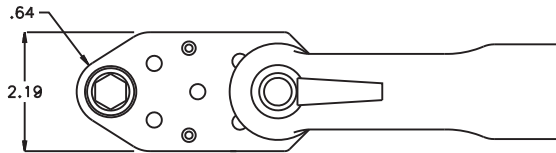

## HEAD NO. 1814

CROWFOOT ASS'Y  
Rev. A  
09-05-07

2500 WILLIAMS DRIVE • WATERFORD, MI • 48328

PHONE : (248) 334-2112 • FAX : (248) 334-0062

SIDE VIEW

TOP VIEW

GEAR ASSEMBLY

PARTS BLOWOUT

ITEM	DESCRIPTION	PART NO.	ITEM	DESCRIPTION	PART NO.	ITEM	DESCRIPTION	PART NO.
1	Motor	E34LA22-115	11	Small Idler Gear (4)	161412			
2	Drive Shaft	DS-08F06M31147	12	Dowel Pin #1 (2)	DP-1006			
3	Angle Head Adapter	HA-28139-A22	13	Gear Housing (Bottom)	352020H-3-P			
4	Needle Bearing	B-812	14	Drive Gear	161414-38SD			
5	Screw #1 (2)	S-608SH	15	Large Idler Gear	161612S3			
6	Gear Housing (Top)	352020H-3-H	16	Grease Fitting	1877			
7	Bushing (2)	A-5508	17	Dowel Pin #2 (3)	DP-1212			
8	Socket Gear	161620S4-XX	18	Screw #2 (4)	S-612SH			
9	Idler Pin (5)	IP-5620						
10	Needle Bearing (5)	B-56						