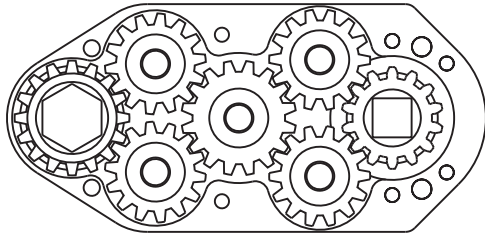

## HEAD NO. 1814

CROWFOOT ASS'Y  
Rev. A  
09-05-07

2500 WILLIAMS DRIVE • WATERFORD, MI • 48328

PHONE : (248) 334-2112 • FAX : (248) 334-0062

SIDE VIEW

TOP VIEW

GEAR ASSEMBLY

PARTS BLOWOUT

ITEM	DESCRIPTION	PART NO.	ITEM	DESCRIPTION	PART NO.	ITEM	DESCRIPTION	PART NO.
1	Motor	E34LA22-115	11	Small Idler Gear (4)	161412			
2	Drive Shaft	DS-08F06M31147	12	Dowel Pin #1 (2)	DP-1006			
3	Angle Head Adapter	HA-28139-A22	13	Gear Housing (Bottom)	352020H-3-P			
4	Needle Bearing	B-812	14	Drive Gear	161414-38SD			
5	Screw #1 (2)	S-608SH	15	Large Idler Gear	161612S3			
6	Gear Housing (Top)	352020H-3-H	16	Grease Fitting	1877			
7	Bushing (2)	A-5508	17	Dowel Pin #2 (3)	DP-1212			
8	Socket Gear	161620S4-XX	18	Screw #2 (4)	S-612SH			
9	Idler Pin (5)	IP-5620						
10	Needle Bearing (5)	B-56						