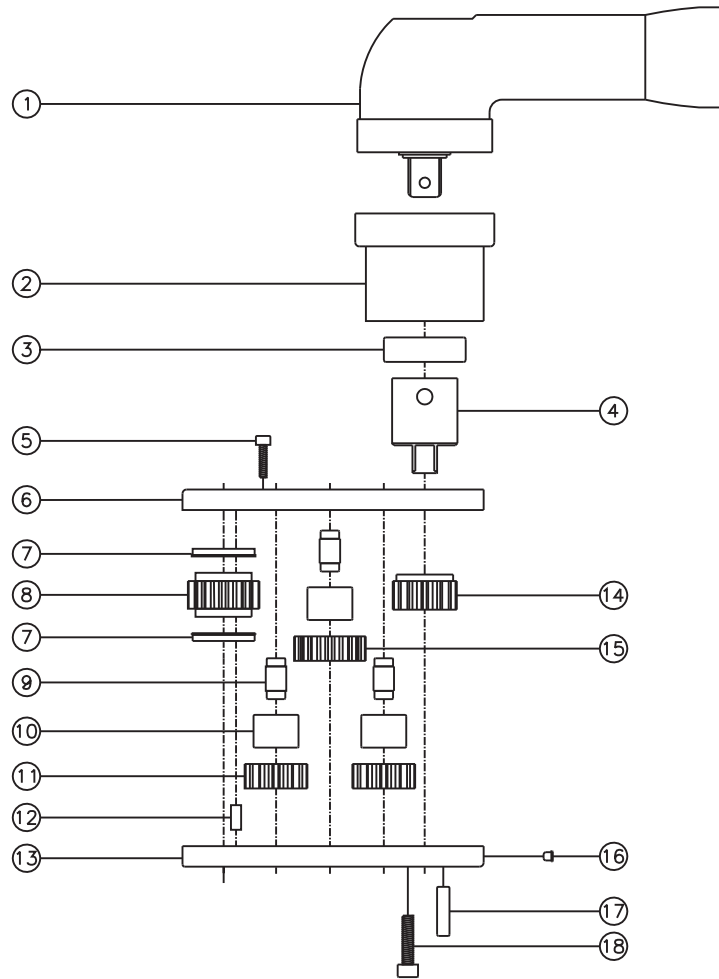

# ASSEMBLY NO. 352020H-3

## HEAD NO. 1813

CROWFOOT ASS'Y  
Rev. A  
09-07-07

2500 WILLIAMS DRIVE • WATERFORD, MI • 48328 PHONE : (248) 334-2112 • FAX : (248) 334-0062

**SIDE VIEW**

**TOP VIEW**

**GEAR ASSEMBLY**

**PARTS BLOWOUT**

ITEM	DESCRIPTION	PART NO.	ITEM	DESCRIPTION	PART NO.	ITEM	DESCRIPTION	PART NO.
1	Motor	LTV 39R85-13	11	Small Idler Gear (4)	161412			
2	Angle Head Adapter	HA-2838-AC46	12	Dowel Pin #1 (2)	DP-1006			
3	Needle Bearing	B-166	13	Gear Housing (Bottom)	352020H-3-P			
4	Drive Shaft	DS-12F38M3246	14	Drive Gear	161414-38SD			
5	Screw #1 (2)	S-608SH	15	Large Idler Gear	161612S3			
6	Gear Housing (Top)	352020H-3-H	16	Grease Fitting	1877			
7	Bushing (2)	A-5508	17	Dowel Pin #2 (3)	DP-1212			
8	Socket Gear	161620S4-XX	18	Screw #2 (4)	S-612SH			
9	Idler Pin (5)	IP-5620						
10	Needle Bearing (5)	B-56						