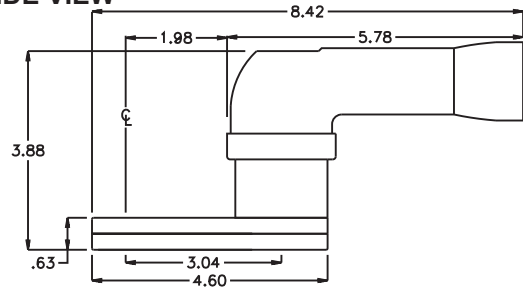

## HEAD NO. 1813

CROWFOOT ASS'Y  
Rev. A  
09-07-07

2500 WILLIAMS DRIVE • WATERFORD, MI • 48328 PHONE : (248) 334-2112 • FAX : (248) 334-0062

**SIDE VIEW**

**TOP VIEW**

**GEAR ASSEMBLY**

**PARTS BLOWOUT**

ITEM	DESCRIPTION	PART NO.	ITEM	DESCRIPTION	PART NO.	ITEM	DESCRIPTION	PART NO.
1	Motor	LTV 39R85-13	11	Small Idler Gear (4)	161412			
2	Angle Head Adapter	HA-2838-AC46	12	Dowel Pin #1 (2)	DP-1006			
3	Needle Bearing	B-166	13	Gear Housing (Bottom)	352020H-3-P			
4	Drive Shaft	DS-12F38M3246	14	Drive Gear	161414-38SD			
5	Screw #1 (2)	S-608SH	15	Large Idler Gear	161612S3			
6	Gear Housing (Top)	352020H-3-H	16	Grease Fitting	1877			
7	Bushing (2)	A-5508	17	Dowel Pin #2 (3)	DP-1212			
8	Socket Gear	161620S4-XX	18	Screw #2 (4)	S-612SH			
9	Idler Pin (5)	IP-5620						
10	Needle Bearing (5)	B-56						