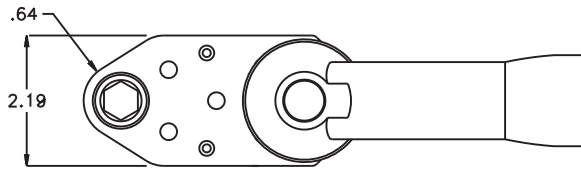

## HEAD NO. 1813

CROWFOOT ASS'Y  
Rev. A  
09-07-07

2500 WILLIAMS DRIVE • WATERFORD, MI • 48328 PHONE : (248) 334-2112 • FAX : (248) 334-0062

**SIDE VIEW**

**TOP VIEW**

**GEAR ASSEMBLY**

**PARTS BLOWOUT**

ITEM	DESCRIPTION	PART NO.	ITEM	DESCRIPTION	PART NO.	ITEM	DESCRIPTION	PART NO.
1	Motor	LTV 39R85-13	11	Small Idler Gear (4)	161412			
2	Angle Head Adapter	HA-2838-AC46	12	Dowel Pin #1 (2)	DP-1006			
3	Needle Bearing	B-166	13	Gear Housing (Bottom)	352020H-3-P			
4	Drive Shaft	DS-12F38M3246	14	Drive Gear	161414-38SD			
5	Screw #1 (2)	S-608SH	15	Large Idler Gear	161612S3			
6	Gear Housing (Top)	352020H-3-H	16	Grease Fitting	1877			
7	Bushing (2)	A-5508	17	Dowel Pin #2 (3)	DP-1212			
8	Socket Gear	161620S4-XX	18	Screw #2 (4)	S-612SH			
9	Idler Pin (5)	IP-5620						
10	Needle Bearing (5)	B-56						