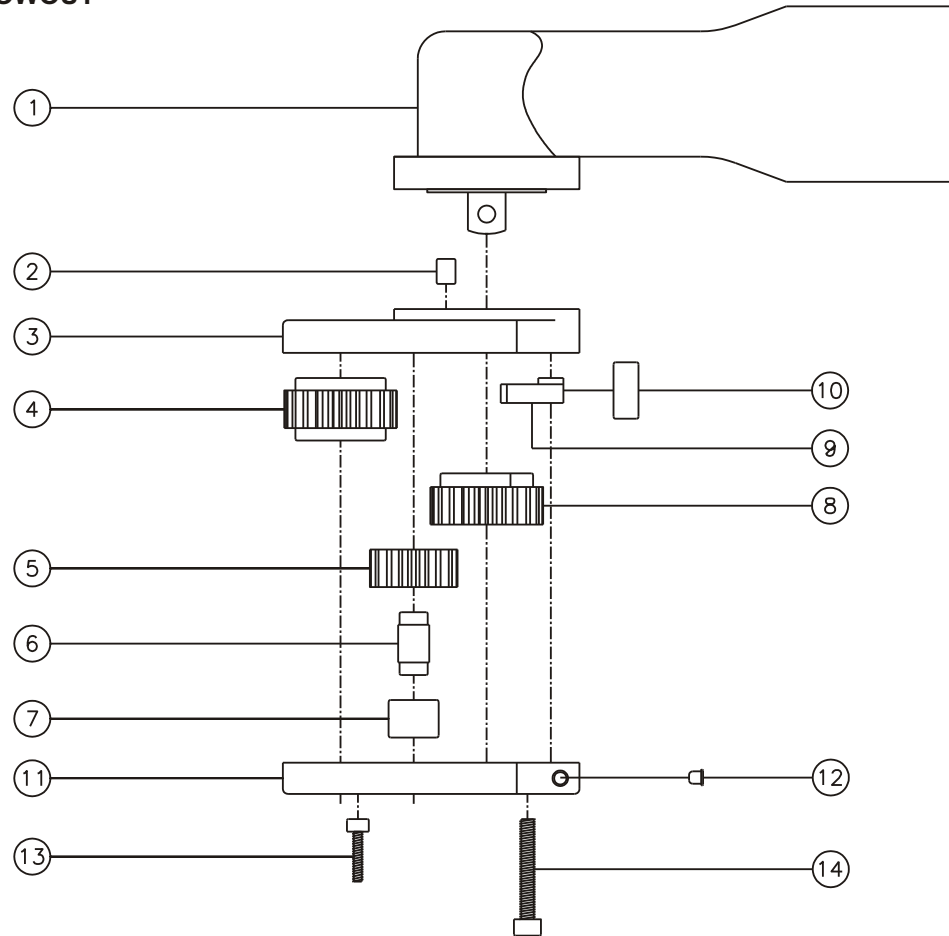

D & D PRODUCTION INC.

ASSEMBLY NO. 352020FL-00

HEAD NO. 8552

CROWFOOT ASS'Y
Rev. A
09-12-00

2500 WILLIAMS DRIVE • WATERFORD, MI • 48328

PHONE : (248) 334-2112 • FAX : (248) 334-0062

SIDE VIEW

TOP VIEW

GEAR ASSEMBLY

PARTS BLOWOUT

ITEM	DESCRIPTION	PART NO.	ITEM	DESCRIPTION	PART NO.	ITEM	DESCRIPTION	PART NO.
1	Angle Head	GSE 66 (40 Nm)	11	Gear Housing (Bottom)	352020FL-00-P			
2	Dowel Pin (3)	DP-1204	12	Grease Fitting	1877			
3	Gear Housing (Top)	352020FL-00-H	13	Screw #1 (2)	S-408SH			
4	Socket Gear	202120-1-XX	14	Screw #2 (4)	S-816SH			
5	Idler Gear (2)	201612						
6	Idler Pin (2)	IP-5620						
7	Needle Bearing (2)	B-56						
8	Drive Cam Gear	202116-SDC						
9	Pawl	0806-RPS-P						
10	Pawl Spring	RSS-0818						