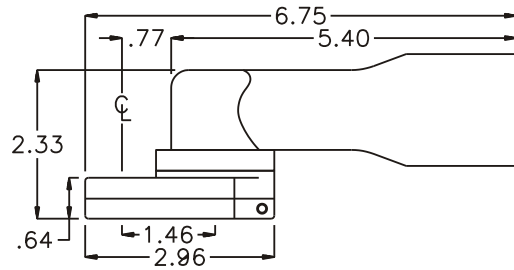

D & D PRODUCTION INC.

ASSEMBLY NO. 352020FL-00

HEAD NO. 8552

CROWFOOT ASS'Y
Rev. A
09-12-00

2500 WILLIAMS DRIVE • WATERFORD, MI • 48328

PHONE : (248) 334-2112 • FAX : (248) 334-0062

SIDE VIEW

TOP VIEW

GEAR ASSEMBLY

PARTS BLOWOUT

ITEM	DESCRIPTION	PART NO.	ITEM	DESCRIPTION	PART NO.	ITEM	DESCRIPTION	PART NO.
1	Angle Head	GSE 66 (40 Nm)	11	Gear Housing (Bottom)	352020FL-00-P			
2	Dowel Pin (3)	DP-1204	12	Grease Fitting	1877			
3	Gear Housing (Top)	352020FL-00-H	13	Screw #1 (2)	S-408SH			
4	Socket Gear	202120-1-XX	14	Screw #2 (4)	S-816SH			
5	Idler Gear (2)	201612						
6	Idler Pin (2)	IP-5620						
7	Needle Bearing (2)	B-56						
8	Drive Cam Gear	202116-SDC						
9	Pawl	0806-RPS-P						
10	Pawl Spring	RSS-0818						