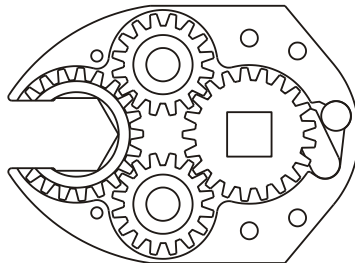

D & D PRODUCTION INC.

ASSEMBLY NO. 352020FL-00

HEAD NO. 8552

CROWFOOT ASS'Y
Rev. A
09-12-00

2500 WILLIAMS DRIVE • WATERFORD, MI • 48328

PHONE : (248) 334-2112 • FAX : (248) 334-0062

SIDE VIEW

TOP VIEW

GEAR ASSEMBLY

PARTS BLOWOUT

ITEM	DESCRIPTION	PART NO.	ITEM	DESCRIPTION	PART NO.	ITEM	DESCRIPTION	PART NO.
1	Angle Head	GSE 66 (40 Nm)	11	Gear Housing (Bottom)	352020FL-00-P			
2	Dowel Pin (3)	DP-1204	12	Grease Fitting	1877			
3	Gear Housing (Top)	352020FL-00-H	13	Screw #1 (2)	S-408SH			
4	Socket Gear	202120-1-XX	14	Screw #2 (4)	S-816SH			
5	Idler Gear (2)	201612						
6	Idler Pin (2)	IP-5620						
7	Needle Bearing (2)	B-56						
8	Drive Cam Gear	202116-SDC						
9	Pawl	0806-RPS-P						
10	Pawl Spring	RSS-0818						