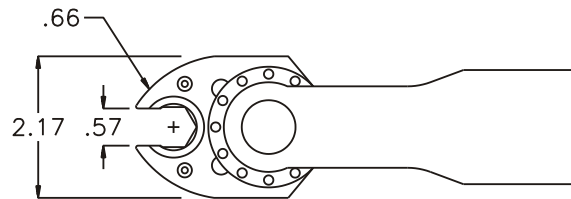

D & D PRODUCTION INC.

ASSEMBLY NO. 352020FL-00

HEAD NO. 8552

CROWFOOT ASS'Y
Rev. A
09-12-00

2500 WILLIAMS DRIVE • WATERFORD, MI • 48328

PHONE : (248) 334-2112 • FAX : (248) 334-0062

SIDE VIEW

TOP VIEW

GEAR ASSEMBLY

PARTS BLOWOUT

ITEM	DESCRIPTION	PART NO.	ITEM	DESCRIPTION	PART NO.	ITEM	DESCRIPTION	PART NO.
1	Angle Head	GSE 66 (40 Nm)	11	Gear Housing (Bottom)	352020FL-00-P			
2	Dowel Pin (3)	DP-1204	12	Grease Fitting	1877			
3	Gear Housing (Top)	352020FL-00-H	13	Screw #1 (2)	S-408SH			
4	Socket Gear	202120-1-XX	14	Screw #2 (4)	S-816SH			
5	Idler Gear (2)	201612						
6	Idler Pin (2)	IP-5620						
7	Needle Bearing (2)	B-56						
8	Drive Cam Gear	202116-SDC						
9	Pawl	0806-RPS-P						
10	Pawl Spring	RSS-0818						