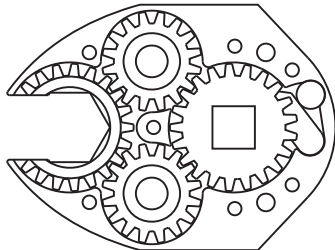

GEAR ASSEMBLY

PARTS BLOWOUT

ITEM	DESCRIPTION	PART NO.	ITEM	DESCRIPTION	PART NO.	ITEM	DESCRIPTION	PART NO.
1	Motor	HFT-040M80-A1-01A	11	Drive Gear Pin	TP-8720			
2	Angle Head Adapter	HA-2917-HFT040	12	Needle Bearing	B-87			
3	Gear Housing (Top)	352020FB-00-H	13	Gear Housing (Bottom)	352020FB-00-P			
4	Socket Gear	202120-1-XX	14	Grease Fitting	1877			
5	Idler Gear (2)	201612	15	Screw #1 (2)	S-408SH			
6	Idler Pin (2)	IP-5620	16	Screw #2 (5)	S-614SH			
7	Needle Bearing (2)	B-56	17	Dowel Pin (2)	DP-1016			
8	Pawl	RSS-0818						
9	Pawl Spring	0806-RPS-P						
10	Drive Cam Gear	202127-38SDC						