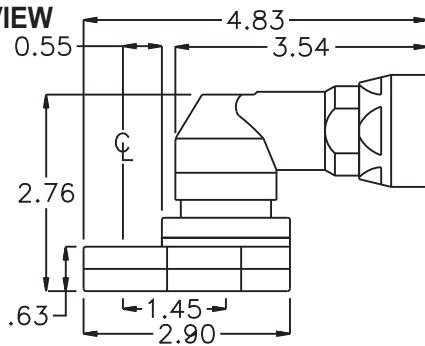

D & D PRODUCTION INC.®

ASSEMBLY NO. 352020FB-00

HEAD NO. 8603B

TUBENUT ASS'Y
Rev. A
06-22-10

2500 WILLIAMS DRIVE • WATERFORD, MI • 48328

PHONE : (248) 334-2112 • FAX : (248) 334-0062

SIDE VIEW