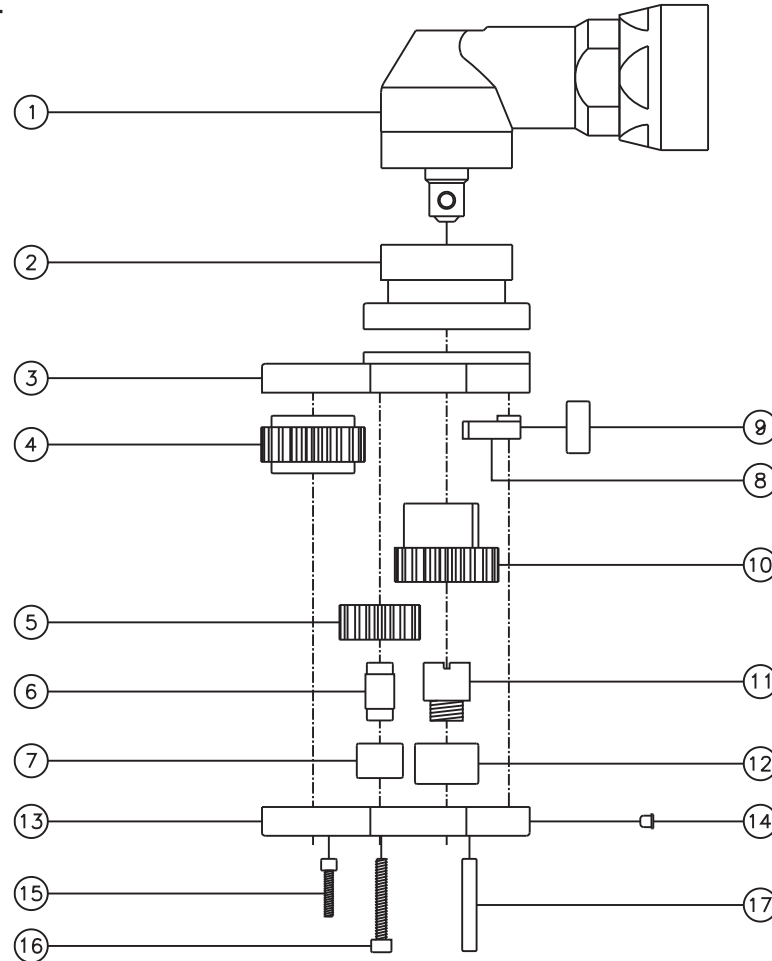

D & D PRODUCTION INC.®

ASSEMBLY NO. 352020FB-00

HEAD NO. 8603B

TUBENUT ASS'Y
Rev. A
06-22-10

2500 WILLIAMS DRIVE • WATERFORD, MI • 48328

PHONE : (248) 334-2112 • FAX : (248) 334-0062

SIDE VIEW

TOP VIEW

GEAR ASSEMBLY

PARTS BLOWOUT

ITEM	DESCRIPTION	PART NO.	ITEM	DESCRIPTION	PART NO.	ITEM	DESCRIPTION	PART NO.
1	Motor	HFT-040M80-A1-01A	11	Drive Gear Pin	TP-8720			
2	Angle Head Adapter	HA-2917-HFT040	12	Needle Bearing	B-87			
3	Gear Housing (Top)	352020FB-00-H	13	Gear Housing (Bottom)	352020FB-00-P			
4	Socket Gear	202120-1-XX	14	Grease Fitting	1877			
5	Idler Gear (2)	201612	15	Screw #1 (2)	S-408SH			
6	Idler Pin (2)	IP-5620	16	Screw #2 (5)	S-614SH			
7	Needle Bearing (2)	B-56	17	Dowel Pin (2)	DP-1016			
8	Pawl	RSS-0818						
9	Pawl Spring	0806-RPS-P						
10	Drive Cam Gear	202127-38SDC						