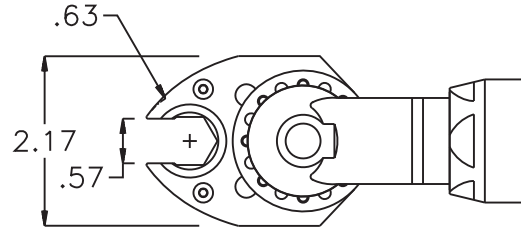

GEAR ASSEMBLY

PARTS BLOWOUT

ITEM	DESCRIPTION	PART NO.	ITEM	DESCRIPTION	PART NO.	ITEM	DESCRIPTION	PART NO.
1	Motor	HFT-040M80-A1-01A	11	Drive Gear Pin	TP-8720			
2	Angle Head Adapter	HA-2917-HFT040	12	Needle Bearing	B-87			
3	Gear Housing (Top)	352020FB-00-H	13	Gear Housing (Bottom)	352020FB-00-P			
4	Socket Gear	202120-1-XX	14	Grease Fitting	1877			
5	Idler Gear (2)	201612	15	Screw #1 (2)	S-408SH			
6	Idler Pin (2)	IP-5620	16	Screw #2 (5)	S-614SH			
7	Needle Bearing (2)	B-56	17	Dowel Pin (2)	DP-1016			
8	Pawl	RSS-0818						
9	Pawl Spring	0806-RPS-P						
10	Drive Cam Gear	202127-38SDC						