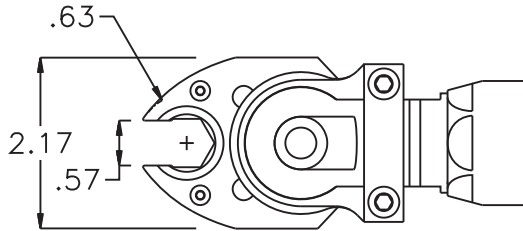

ASSEMBLY NO. 352020FB-00

HEAD NO. 8603A

TUBENUT ASS'Y
Rev. A
06-22-10

2500 WILLIAMS DRIVE • WATERFORD, MI • 48328 PHONE : (248) 334-2112 • FAX : (248) 334-0062

SIDE VIEW

TOP VIEW

GEAR ASSEMBLY

PARTS BLOWOUT

ITEM	DESCRIPTION	PART NO.	ITEM	DESCRIPTION	PART NO.	ITEM	DESCRIPTION	PART NO.
1	Screw #1 (2)	S-1416SH	11	Pawl	0806-RPS-P			
2	Yoke	FA-2930C-A040	12	Pawl Spring	RSS-0818			
3	Motor	Fusion 60Nm	13	Drive Cam Gear	202127-38SDC			
4	Drive Shaft	DS-12F38M3246	14	Drive Gear Pin	TP-8720			
5	Angle Head Adapter	FA-2964B-A060	15	Needle Bearing	B-87			
6	Gear Housing (Top)	352020FB-00-H	16	Gear Housing (Bottom)	352020FB-00-P			
7	Socket Gear	202120-1-XX	17	Grease Fitting	1877			
8	Idler Gear (2)	201612	18	Screw #2 (2)	S-408SH			
9	Idler Pin (2)	IP-5620	19	Screw #3 (5)	S-614SH			
10	Needle Bearing (2)	B-56	20	Dowel Pin (2)	DP-1016			