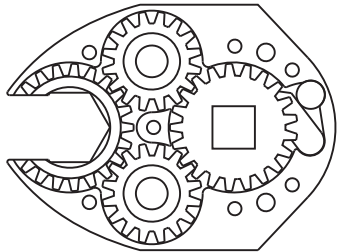

ASSEMBLY NO. 352020FB-00

HEAD NO. 8603A

TUBENUT ASS'Y
Rev. A
06-22-10

2500 WILLIAMS DRIVE • WATERFORD, MI • 48328 PHONE : (248) 334-2112 • FAX : (248) 334-0062

SIDE VIEW

TOP VIEW

GEAR ASSEMBLY

PARTS BLOWOUT

ITEM	DESCRIPTION	PART NO.	ITEM	DESCRIPTION	PART NO.	ITEM	DESCRIPTION	PART NO.
1	Screw #1 (2)	S-1416SH	11	Pawl	0806-RPS-P			
2	Yoke	FA-2930C-A040	12	Pawl Spring	RSS-0818			
3	Motor	Fusion 60Nm	13	Drive Cam Gear	202127-38SDC			
4	Drive Shaft	DS-12F38M3246	14	Drive Gear Pin	TP-8720			
5	Angle Head Adapter	FA-2964B-A060	15	Needle Bearing	B-87			
6	Gear Housing (Top)	352020FB-00-H	16	Gear Housing (Bottom)	352020FB-00-P			
7	Socket Gear	202120-1-XX	17	Grease Fitting	1877			
8	Idler Gear (2)	201612	18	Screw #2 (2)	S-408SH			
9	Idler Pin (2)	IP-5620	19	Screw #3 (5)	S-614SH			
10	Needle Bearing (2)	B-56	20	Dowel Pin (2)	DP-1016			