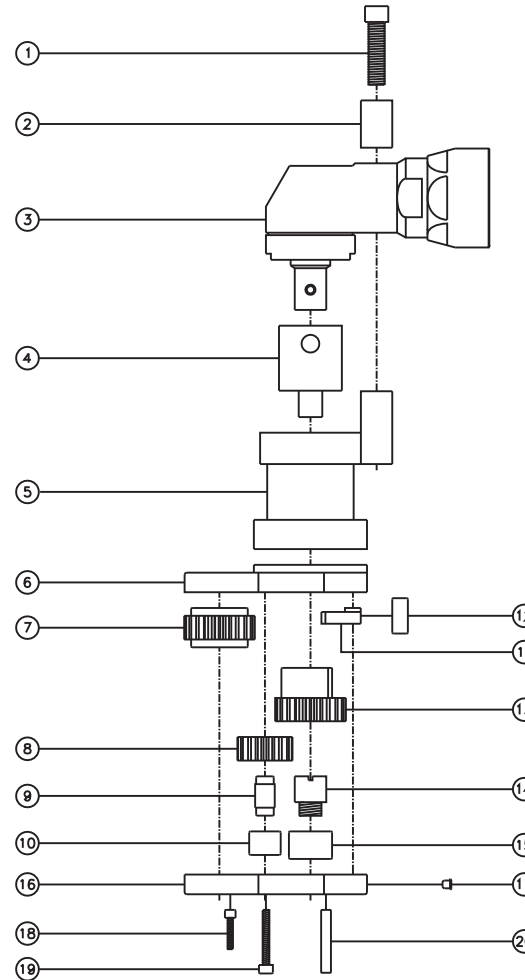

ASSEMBLY NO. 352020FB-00

HEAD NO. 8603A

TUBENUT ASS'Y
Rev. A
06-22-10

2500 WILLIAMS DRIVE • WATERFORD, MI • 48328 PHONE : (248) 334-2112 • FAX : (248) 334-0062

SIDE VIEW

TOP VIEW

GEAR ASSEMBLY

PARTS BLOWOUT

ITEM	DESCRIPTION	PART NO.	ITEM	DESCRIPTION	PART NO.	ITEM	DESCRIPTION	PART NO.
1	Screw #1 (2)	S-1416SH	11	Pawl	0806-RPS-P			
2	Yoke	FA-2930C-A040	12	Pawl Spring	RSS-0818			
3	Motor	Fusion 60Nm	13	Drive Cam Gear	202127-38SDC			
4	Drive Shaft	DS-12F38M3246	14	Drive Gear Pin	TP-8720			
5	Angle Head Adapter	FA-2964B-A060	15	Needle Bearing	B-87			
6	Gear Housing (Top)	352020FB-00-H	16	Gear Housing (Bottom)	352020FB-00-P			
7	Socket Gear	202120-1-XX	17	Grease Fitting	1877			
8	Idler Gear (2)	201612	18	Screw #2 (2)	S-408SH			
9	Idler Pin (2)	IP-5620	19	Screw #3 (5)	S-614SH			
10	Needle Bearing (2)	B-56	20	Dowel Pin (2)	DP-1016			