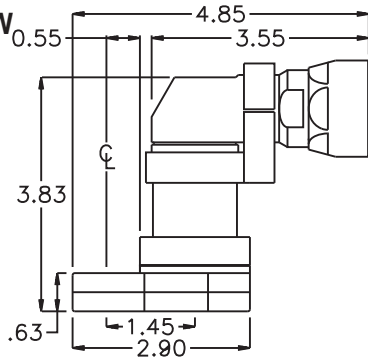

ASSEMBLY NO. 352020FB-00

HEAD NO. 8603A

TUBENUT ASS'Y
Rev. A
06-22-10

2500 WILLIAMS DRIVE • WATERFORD, MI • 48328 PHONE : (248) 334-2112 • FAX : (248) 334-0062

SIDE VIEW

TOP VIEW

GEAR ASSEMBLY

PARTS BLOWOUT

ITEM	DESCRIPTION	PART NO.	ITEM	DESCRIPTION	PART NO.	ITEM	DESCRIPTION	PART NO.
1	Screw #1 (2)	S-1416SH	11	Pawl	0806-RPS-P			
2	Yoke	FA-2930C-A040	12	Pawl Spring	RSS-0818			
3	Motor	Fusion 60Nm	13	Drive Cam Gear	202127-38SDC			
4	Drive Shaft	DS-12F38M3246	14	Drive Gear Pin	TP-8720			
5	Angle Head Adapter	FA-2964B-A060	15	Needle Bearing	B-87			
6	Gear Housing (Top)	352020FB-00-H	16	Gear Housing (Bottom)	352020FB-00-P			
7	Socket Gear	202120-1-XX	17	Grease Fitting	1877			
8	Idler Gear (2)	201612	18	Screw #2 (2)	S-408SH			
9	Idler Pin (2)	IP-5620	19	Screw #3 (5)	S-614SH			
10	Needle Bearing (2)	B-56	20	Dowel Pin (2)	DP-1016			