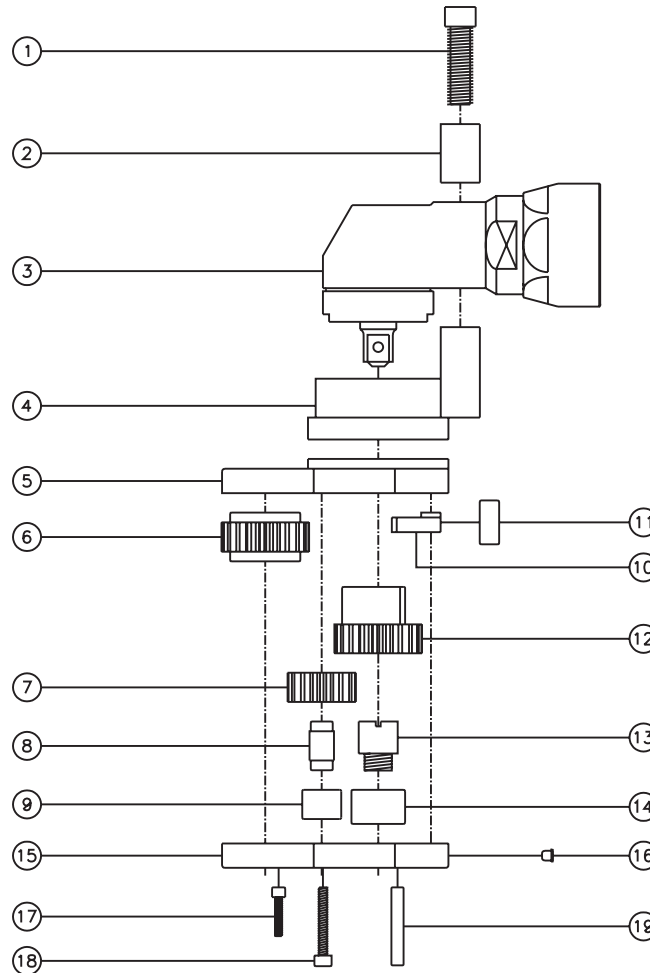

# ASSEMBLY NO. 352020FB-00

## HEAD NO. 8603

CROWFOOT ASS'Y  
Rev. A  
02-20-07

2500 WILLIAMS DRIVE • WATERFORD, MI • 48328      PHONE : (248) 334-2112 • FAX : (248) 334-0062

**SIDE VIEW**

**TOP VIEW**

**GEAR ASSEMBLY**

**PARTS BLOWOUT**

ITEM	DESCRIPTION	PART NO.	ITEM	DESCRIPTION	PART NO.	ITEM	DESCRIPTION	PART NO.
1	Screw #1 (2)	S-1016SH	11	Pawl Spring	RSS-0818			
2	Yoke	FA-2930C-A040	12	Drive Cam Gear	202127-38SDC			
3	Motor	Fusion 40Nm	13	Drive Gear Pin	TP-8720			
4	Angle Head Adapter	FA-2930B-A040	14	Needle Bearing	B-87			
5	Gear Housing (Top)	352020FB-00-H	15	Gear Housing (Bottom)	352020FB-00-P			
6	Socket Gear	202120-1-XX	16	Grease Fitting	1877			
7	Idler Gear (2)	201612	17	Screw #2 (2)	S-408SH			
8	Idler Pin (2)	IP-5620	18	Screw #3 (5)	S-614SH			
9	Needle Bearing (2)	B-56	19	Dowel Pin (2)	DP-1016			
10	Pawl	0806-RPS-P						