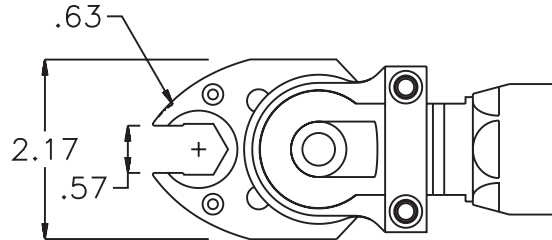

## HEAD NO. 8603

CROWFOOT ASS'Y  
Rev. A  
02-20-07

2500 WILLIAMS DRIVE • WATERFORD, MI • 48328      PHONE : (248) 334-2112 • FAX : (248) 334-0062

**SIDE VIEW**

**TOP VIEW**

**GEAR ASSEMBLY**

**PARTS BLOWOUT**

ITEM	DESCRIPTION	PART NO.	ITEM	DESCRIPTION	PART NO.	ITEM	DESCRIPTION	PART NO.
1	Screw #1 (2)	S-1016SH	11	Pawl Spring	RSS-0818			
2	Yoke	FA-2930C-A040	12	Drive Cam Gear	202127-38SDC			
3	Motor	Fusion 40Nm	13	Drive Gear Pin	TP-8720			
4	Angle Head Adapter	FA-2930B-A040	14	Needle Bearing	B-87			
5	Gear Housing (Top)	352020FB-00-H	15	Gear Housing (Bottom)	352020FB-00-P			
6	Socket Gear	202120-1-XX	16	Grease Fitting	1877			
7	Idler Gear (2)	201612	17	Screw #2 (2)	S-408SH			
8	Idler Pin (2)	IP-5620	18	Screw #3 (5)	S-614SH			
9	Needle Bearing (2)	B-56	19	Dowel Pin (2)	DP-1016			
10	Pawl	0806-RPS-P						