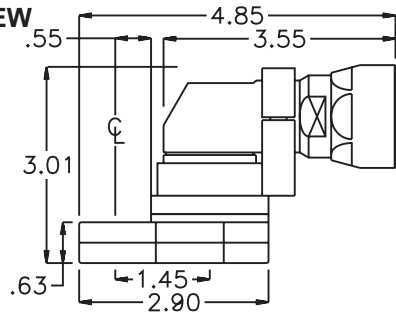

## HEAD NO. 8603

CROWFOOT ASS'Y  
Rev. A  
02-20-07

2500 WILLIAMS DRIVE • WATERFORD, MI • 48328      PHONE : (248) 334-2112 • FAX : (248) 334-0062

**SIDE VIEW**

**TOP VIEW**

**GEAR ASSEMBLY**

**PARTS BLOWOUT**

ITEM	DESCRIPTION	PART NO.	ITEM	DESCRIPTION	PART NO.	ITEM	DESCRIPTION	PART NO.
1	Screw #1 (2)	S-1016SH	11	Pawl Spring	RSS-0818			
2	Yoke	FA-2930C-A040	12	Drive Cam Gear	202127-38SDC			
3	Motor	Fusion 40Nm	13	Drive Gear Pin	TP-8720			
4	Angle Head Adapter	FA-2930B-A040	14	Needle Bearing	B-87			
5	Gear Housing (Top)	352020FB-00-H	15	Gear Housing (Bottom)	352020FB-00-P			
6	Socket Gear	202120-1-XX	16	Grease Fitting	1877			
7	Idler Gear (2)	201612	17	Screw #2 (2)	S-408SH			
8	Idler Pin (2)	IP-5620	18	Screw #3 (5)	S-614SH			
9	Needle Bearing (2)	B-56	19	Dowel Pin (2)	DP-1016			
10	Pawl	0806-RPS-P						