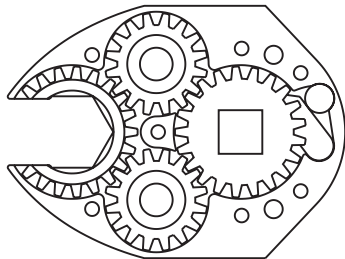

## HEAD NO. 8603

CROWFOOT ASS'Y  
Rev. A  
02-20-07

2500 WILLIAMS DRIVE • WATERFORD, MI • 48328      PHONE : (248) 334-2112 • FAX : (248) 334-0062

**SIDE VIEW**

**TOP VIEW**

**GEAR ASSEMBLY**

**PARTS BLOWOUT**

ITEM	DESCRIPTION	PART NO.	ITEM	DESCRIPTION	PART NO.	ITEM	DESCRIPTION	PART NO.
1	Screw #1 (2)	S-1016SH	11	Pawl Spring	RSS-0818			
2	Yoke	FA-2930C-A040	12	Drive Cam Gear	202127-38SDC			
3	Motor	Fusion 40Nm	13	Drive Gear Pin	TP-8720			
4	Angle Head Adapter	FA-2930B-A040	14	Needle Bearing	B-87			
5	Gear Housing (Top)	352020FB-00-H	15	Gear Housing (Bottom)	352020FB-00-P			
6	Socket Gear	202120-1-XX	16	Grease Fitting	1877			
7	Idler Gear (2)	201612	17	Screw #2 (2)	S-408SH			
8	Idler Pin (2)	IP-5620	18	Screw #3 (5)	S-614SH			
9	Needle Bearing (2)	B-56	19	Dowel Pin (2)	DP-1016			
10	Pawl	0806-RPS-P						