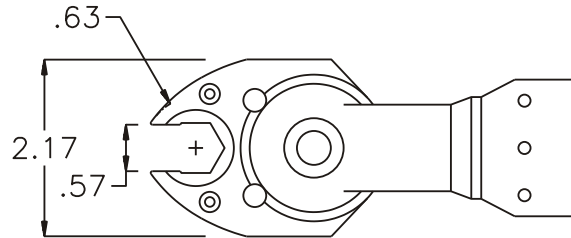

D & D PRODUCTION INC.

ASSEMBLY NO. 352020FB-00

HEAD NO. 8557

CROWFOOT ASS'Y
Rev. A
03-21-99

2500 WILLIAMS DRIVE • WATERFORD, MI • 48328

PHONE : (248) 334-2112 • FAX : (248) 334-0062

SIDE VIEW

TOP VIEW

GEAR ASSEMBLY

PARTS BLOWOUT

ITEM	DESCRIPTION	PART NO.	ITEM	DESCRIPTION	PART NO.	ITEM	DESCRIPTION	PART NO.
1	Angle Head	S7	11	Drive Gear Pin	TP-8720			
2	Angle Head Adapter	HA 3531B	12	Needle Bearing	B-87			
3	Gear Housing (Top)	352020FB-00-H	13	Gear Housing (Bottom)	352020FB-00-P			
4	Socket Gear	202120-1-XX	14	Grease Fitting	1877			
5	Idler Gear (2)	201612	15	Screw #1 (2)	S-408SH			
6	Idler Pin (2)	IP-5620	16	Screw #2 (5)	S-612SH			
7	Needle Bearing (2)	B-56	17	Dowel Pin (2)	DP-1016			
8	Pawl	0806-RPS-P						
9	Pawl Spring	RSS-0818						
10	Drive Cam Gear	202127-SDC						