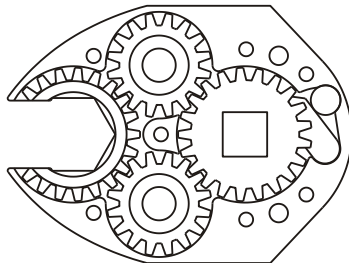

D & D PRODUCTION INC.

ASSEMBLY NO. 352020FB-00

HEAD NO. 8557

CROWFOOT ASS'Y
Rev. A
03-21-99

2500 WILLIAMS DRIVE • WATERFORD, MI • 48328

PHONE : (248) 334-2112 • FAX : (248) 334-0062

SIDE VIEW

TOP VIEW

GEAR ASSEMBLY

PARTS BLOWOUT

ITEM	DESCRIPTION	PART NO.	ITEM	DESCRIPTION	PART NO.	ITEM	DESCRIPTION	PART NO.
1	Angle Head	S7	11	Drive Gear Pin	TP-8720			
2	Angle Head Adapter	HA 3531B	12	Needle Bearing	B-87			
3	Gear Housing (Top)	352020FB-00-H	13	Gear Housing (Bottom)	352020FB-00-P			
4	Socket Gear	202120-1-XX	14	Grease Fitting	1877			
5	Idler Gear (2)	201612	15	Screw #1 (2)	S-408SH			
6	Idler Pin (2)	IP-5620	16	Screw #2 (5)	S-612SH			
7	Needle Bearing (2)	B-56	17	Dowel Pin (2)	DP-1016			
8	Pawl	0806-RPS-P						
9	Pawl Spring	RSS-0818						
10	Drive Cam Gear	202127-SDC						