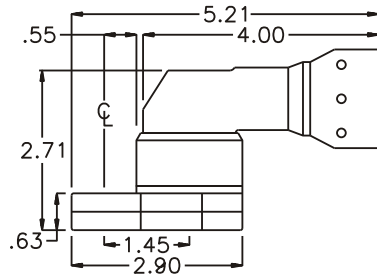

D & D PRODUCTION INC.

ASSEMBLY NO. 352020FB-00

HEAD NO. 8557

CROWFOOT ASS'Y
Rev. A
03-21-99

2500 WILLIAMS DRIVE • WATERFORD, MI • 48328

PHONE : (248) 334-2112 • FAX : (248) 334-0062

SIDE VIEW

TOP VIEW

GEAR ASSEMBLY

PARTS BLOWOUT

ITEM	DESCRIPTION	PART NO.	ITEM	DESCRIPTION	PART NO.	ITEM	DESCRIPTION	PART NO.
1	Angle Head	S7	11	Drive Gear Pin	TP-8720			
2	Angle Head Adapter	HA 3531B	12	Needle Bearing	B-87			
3	Gear Housing (Top)	352020FB-00-H	13	Gear Housing (Bottom)	352020FB-00-P			
4	Socket Gear	202120-1-XX	14	Grease Fitting	1877			
5	Idler Gear (2)	201612	15	Screw #1 (2)	S-408SH			
6	Idler Pin (2)	IP-5620	16	Screw #2 (5)	S-612SH			
7	Needle Bearing (2)	B-56	17	Dowel Pin (2)	DP-1016			
8	Pawl	0806-RPS-P						
9	Pawl Spring	RSS-0818						
10	Drive Cam Gear	202127-SDC						