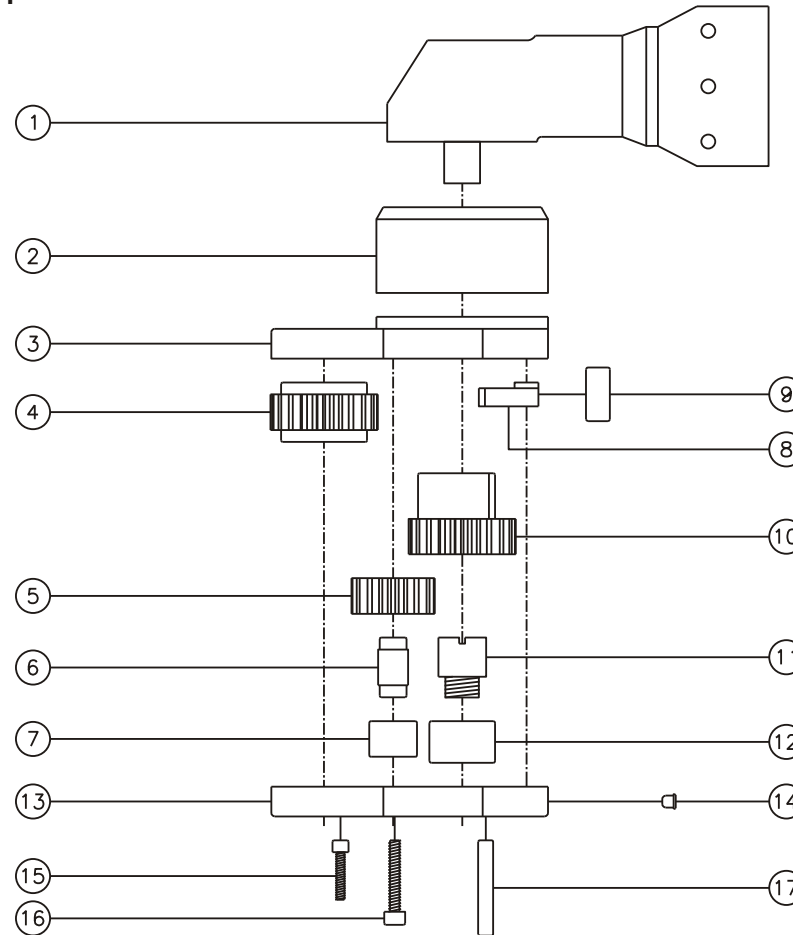

D & D PRODUCTION INC.

ASSEMBLY NO. 352020FB-00

HEAD NO. 8557

CROWFOOT ASS'Y
Rev. A
03-21-99

2500 WILLIAMS DRIVE • WATERFORD, MI • 48328

PHONE : (248) 334-2112 • FAX : (248) 334-0062

SIDE VIEW

TOP VIEW

GEAR ASSEMBLY

PARTS BLOWOUT

ITEM	DESCRIPTION	PART NO.	ITEM	DESCRIPTION	PART NO.	ITEM	DESCRIPTION	PART NO.
1	Angle Head	S7	11	Drive Gear Pin	TP-8720			
2	Angle Head Adapter	HA 3531B	12	Needle Bearing	B-87			
3	Gear Housing (Top)	352020FB-00-H	13	Gear Housing (Bottom)	352020FB-00-P			
4	Socket Gear	202120-1-XX	14	Grease Fitting	1877			
5	Idler Gear (2)	201612	15	Screw #1 (2)	S-408SH			
6	Idler Pin (2)	IP-5620	16	Screw #2 (5)	S-612SH			
7	Needle Bearing (2)	B-56	17	Dowel Pin (2)	DP-1016			
8	Pawl	0806-RPS-P						
9	Pawl Spring	RSS-0818						
10	Drive Cam Gear	202127-SDC						