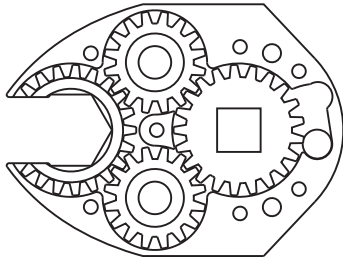

### SIDE VIEW

### PARTS BLOWOUT

ITEM	DESCRIPTION	PART NO.	ITEM	DESCRIPTION	PART NO.	ITEM	DESCRIPTION	PART NO.
1	Angle Head	S7	11	Drive Gear Pin	TP-8720			
2	Angle Head Adapter	HA 3531C	12	Needle Bearing	B-87			
3	Gear Housing (Top)	352020FB-00-H	13	Gear Housing (Bottom)	352020FB-00-P			
4	Socket Gear	202120-1-XX	14	Grease Fitting	1877			
5	Idler Gear (2)	201612	15	Screw #1 (2)	S-408SH			
6	Idler Pin (2)	IP-5620	16	Screw #2 (5)	S-612SH			
7	Needle Bearing (2)	B-56	17	Dowel Pin (2)	DP-1016			
8	Pawl	0806-RPS-P						
9	Pawl Spring	RSS-0818						
10	Drive Cam Gear	202127-SDC						