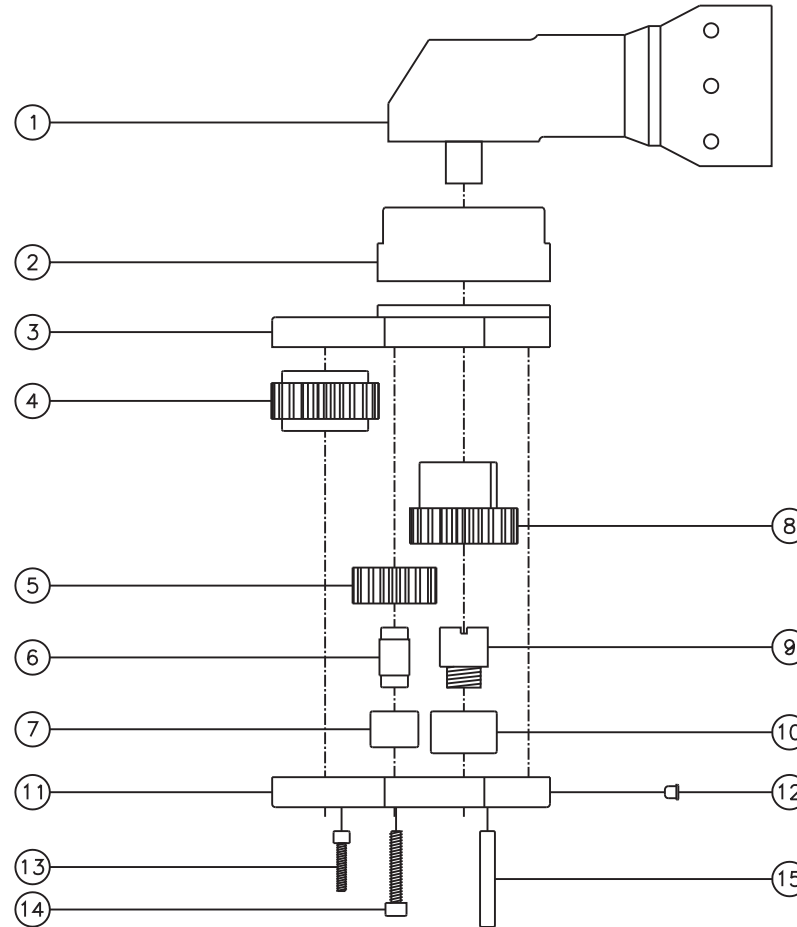

### SIDE VIEW

### TOP VIEW

### PARTS BLOWOUT

ITEM	DESCRIPTION	PART NO.	ITEM	DESCRIPTION	PART NO.	ITEM	DESCRIPTION	PART NO.
1	Angle Head	S7	11	Drive Gear Pin	TP-8720			
2	Angle Head Adapter	HA 3531C	12	Needle Bearing	B-87			
3	Gear Housing (Top)	352020FB-00-H	13	Gear Housing (Bottom)	352020FB-00-P			
4	Socket Gear	202120-1-XX	14	Grease Fitting	1877			
5	Idler Gear (2)	201612	15	Screw #1 (2)	S-408SH			
6	Idler Pin (2)	IP-5620	16	Screw #2 (5)	S-612SH			
7	Needle Bearing (2)	B-56	17	Dowel Pin (2)	DP-1016			
8	Pawl	0806-RPS-P						
9	Pawl Spring	RSS-0818						
10	Drive Cam Gear	202127-SDC						