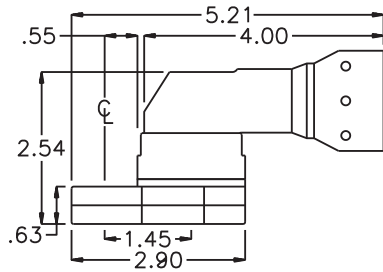

### SIDE VIEW

### PARTS BLOWOUT

ITEM	DESCRIPTION	PART NO.	ITEM	DESCRIPTION	PART NO.	ITEM	DESCRIPTION	PART NO.
1	Angle Head	S7	11	Drive Gear Pin	TP-8720			
2	Angle Head Adapter	HA 3531C	12	Needle Bearing	B-87			
3	Gear Housing (Top)	352020FB-00-H	13	Gear Housing (Bottom)	352020FB-00-P			
4	Socket Gear	202120-1-XX	14	Grease Fitting	1877			
5	Idler Gear (2)	201612	15	Screw #1 (2)	S-408SH			
6	Idler Pin (2)	IP-5620	16	Screw #2 (5)	S-612SH			
7	Needle Bearing (2)	B-56	17	Dowel Pin (2)	DP-1016			
8	Pawl	0806-RPS-P						
9	Pawl Spring	RSS-0818						
10	Drive Cam Gear	202127-SDC						