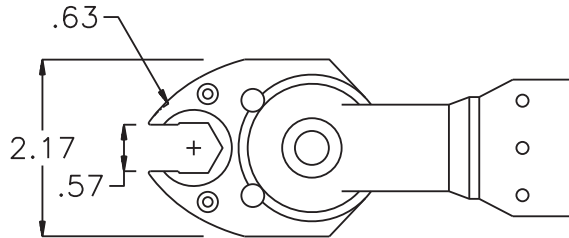

D & D PRODUCTION INC.®

ASSEMBLY NO. 352020FB-00

HEAD NO. 8553B

TUBENUT ASS'Y
Rev. A
1-06-10

2500 WILLIAMS DRIVE • WATERFORD, MI • 48328

PHONE : (248) 334-2112 • FAX : (248) 334-0062

SIDE VIEW

TOP VIEW

GEAR ASSEMBLY

PARTS BLOWOUT

ITEM	DESCRIPTION	PART NO.	ITEM	DESCRIPTION	PART NO.	ITEM	DESCRIPTION	PART NO.
1	Angle Head	S7	11	Drive Gear Pin	TP-8720			
2	Angle Head Adapter	HA 3531C	12	Needle Bearing	B-87			
3	Gear Housing (Top)	352020FB-00-H	13	Gear Housing (Bottom)	352020FB-00-P			
4	Socket Gear	202120-1-XX	14	Grease Fitting	1877			
5	Idler Gear (2)	201612	15	Screw #1 (2)	S-408SH			
6	Idler Pin (2)	IP-5620	16	Screw #2 (5)	S-612SH			
7	Needle Bearing (2)	B-56	17	Dowel Pin (2)	DP-1016			
8	Pawl	0806-RPS-P						
9	Pawl Spring	RSS-0818						
10	Drive Cam Gear	202127-SDC