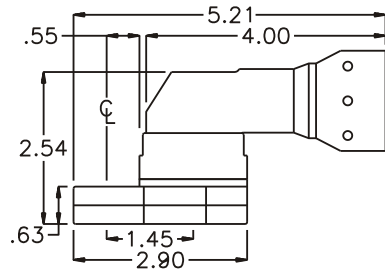

D & D PRODUCTION INC.

ASSEMBLY NO. 352020FB-00

HEAD NO. 8553

CROWFOOT ASS'Y
Rev. A
11-18-00

2500 WILLIAMS DRIVE • WATERFORD, MI • 48328

PHONE : (248) 334-2112 • FAX : (248) 334-0062

SIDE VIEW

TOP VIEW

GEAR ASSEMBLY

PARTS BLOWOUT

ITEM	DESCRIPTION	PART NO.	ITEM	DESCRIPTION	PART NO.	ITEM	DESCRIPTION	PART NO.
1	Angle Head	S7	11	Drive Gear Pin	TP-8720			
2	Angle Head Adapter	HA 3531C	12	Needle Bearing	B-87			
3	Gear Housing (Top)	352020FB-00-H	13	Gear Housing (Bottom)	352020FB-00-P			
4	Socket Gear	202120-1-XX	14	Grease Fitting	1877			
5	Idler Gear (2)	201612	15	Screw #1 (2)	S-408SH			
6	Idler Pin (2)	IP-5620	16	Screw #2 (5)	S-612SH			
7	Needle Bearing (2)	B-56	17	Dowel Pin (2)	DP-1016			
8	Pawl	0806-RPS-P						
9	Pawl Spring	RSS-0818						
10	Drive Cam Gear	202127-SDC						