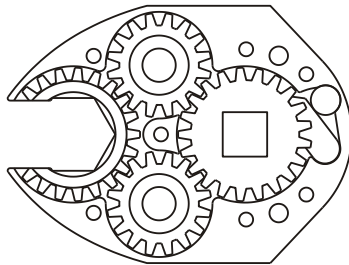

D & D PRODUCTION INC.

ASSEMBLY NO. 352020FB-00

HEAD NO. 8553

CROWFOOT ASS'Y
Rev. A
11-18-00

2500 WILLIAMS DRIVE • WATERFORD, MI • 48328

PHONE : (248) 334-2112 • FAX : (248) 334-0062

SIDE VIEW

TOP VIEW

GEAR ASSEMBLY

PARTS BLOWOUT

ITEM	DESCRIPTION	PART NO.	ITEM	DESCRIPTION	PART NO.	ITEM	DESCRIPTION	PART NO.
1	Angle Head	S7	11	Drive Gear Pin	TP-8720			
2	Angle Head Adapter	HA 3531C	12	Needle Bearing	B-87			
3	Gear Housing (Top)	352020FB-00-H	13	Gear Housing (Bottom)	352020FB-00-P			
4	Socket Gear	202120-1-XX	14	Grease Fitting	1877			
5	Idler Gear (2)	201612	15	Screw #1 (2)	S-408SH			
6	Idler Pin (2)	IP-5620	16	Screw #2 (5)	S-612SH			
7	Needle Bearing (2)	B-56	17	Dowel Pin (2)	DP-1016			
8	Pawl	0806-RPS-P						
9	Pawl Spring	RSS-0818						
10	Drive Cam Gear	202127-SDC						