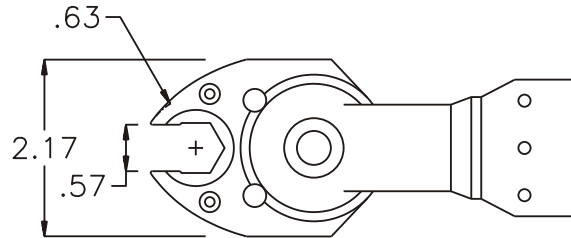

D & D PRODUCTION INC.

ASSEMBLY NO. 352020FB-00

HEAD NO. 8553

CROWFOOT ASS'Y
Rev. A
11-18-00

2500 WILLIAMS DRIVE • WATERFORD, MI • 48328

PHONE : (248) 334-2112 • FAX : (248) 334-0062

SIDE VIEW

TOP VIEW

GEAR ASSEMBLY

PARTS BLOWOUT

ITEM	DESCRIPTION	PART NO.	ITEM	DESCRIPTION	PART NO.	ITEM	DESCRIPTION	PART NO.
1	Angle Head	S7	11	Drive Gear Pin	TP-8720			
2	Angle Head Adapter	HA 3531C	12	Needle Bearing	B-87			
3	Gear Housing (Top)	352020FB-00-H	13	Gear Housing (Bottom)	352020FB-00-P			
4	Socket Gear	202120-1-XX	14	Grease Fitting	1877			
5	Idler Gear (2)	201612	15	Screw #1 (2)	S-408SH			
6	Idler Pin (2)	IP-5620	16	Screw #2 (5)	S-612SH			
7	Needle Bearing (2)	B-56	17	Dowel Pin (2)	DP-1016			
8	Pawl	0806-RPS-P						
9	Pawl Spring	RSS-0818						
10	Drive Cam Gear	202127-SDC						