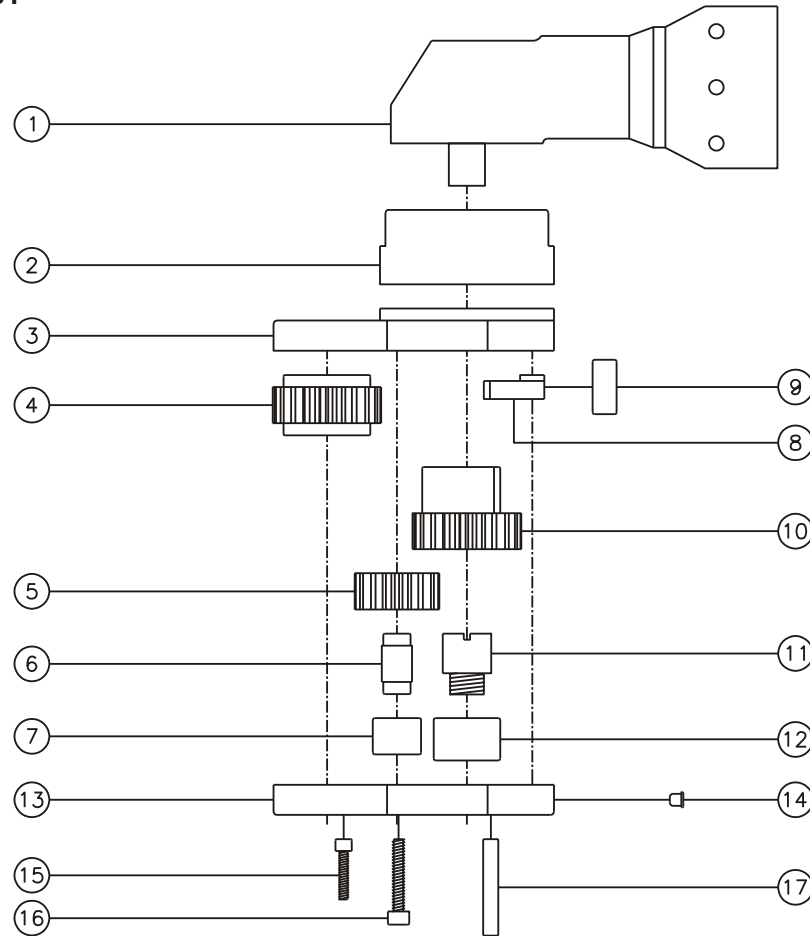

D & D PRODUCTION INC.

ASSEMBLY NO. 352020FB-00

HEAD NO. 8553

CROWFOOT ASS'Y
Rev. A
11-18-00

2500 WILLIAMS DRIVE • WATERFORD, MI • 48328

PHONE : (248) 334-2112 • FAX : (248) 334-0062

SIDE VIEW

TOP VIEW

GEAR ASSEMBLY

PARTS BLOWOUT

ITEM	DESCRIPTION	PART NO.	ITEM	DESCRIPTION	PART NO.	ITEM	DESCRIPTION	PART NO.
1	Angle Head	S7	11	Drive Gear Pin	TP-8720			
2	Angle Head Adapter	HA 3531C	12	Needle Bearing	B-87			
3	Gear Housing (Top)	352020FB-00-H	13	Gear Housing (Bottom)	352020FB-00-P			
4	Socket Gear	202120-1-XX	14	Grease Fitting	1877			
5	Idler Gear (2)	201612	15	Screw #1 (2)	S-408SH			
6	Idler Pin (2)	IP-5620	16	Screw #2 (5)	S-612SH			
7	Needle Bearing (2)	B-56	17	Dowel Pin (2)	DP-1016			
8	Pawl	0806-RPS-P						
9	Pawl Spring	RSS-0818						
10	Drive Cam Gear	202127-SDC						