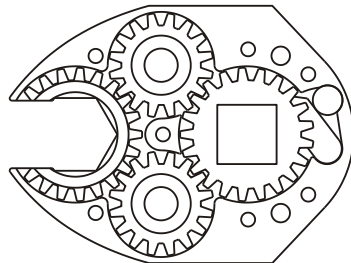

D & D PRODUCTION INC.

ASSEMBLY NO. 352020FB-00

HEAD NO. 8551

CROWFOOT ASS'Y
Rev. A
04-21-01

2500 WILLIAMS DRIVE • WATERFORD, MI • 48328

PHONE : (248) 334-2112 • FAX : (248) 334-0062

SIDE VIEW

TOP VIEW

GEAR ASSEMBLY

PARTS BLOWOUT

ITEM	DESCRIPTION	PART NO.	ITEM	DESCRIPTION	PART NO.	ITEM	DESCRIPTION	PART NO.
1	Angle Head	AM4	11	Drive Gear Pin	TP-8720			
2	Angle Head Adapter/Bearing Ass'y	HA-2930-AM4	12	Needle Bearing	B-87			
3	Gear Housing (Top)	352020FB-00-H	13	Gear Housing (Bottom)	352020FB-00-P			
4	Socket Gear	202120-1-XX	14	Grease Fitting	1877			
5	Idler Gear (2)	201612	15	Screw #1 (2)	S-408SH			
6	Idler Pin (2)	IP-5620	16	Screw #2 (5)	S-614SH			
7	Needle Bearing (2)	B-56	17	Dowel Pin (2)	DP-1016			
8	Pawl	0806-RPS-P						
9	Pawl Spring	RSS-0818						
10	Drive Cam Gear	202127-12SDC						