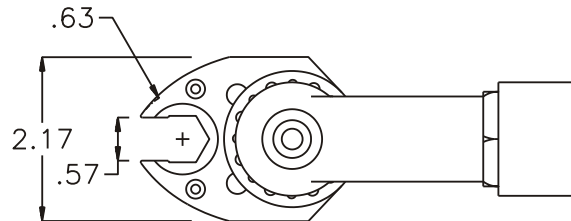

GEAR ASSEMBLY

PARTS BLOWOUT

ITEM	DESCRIPTION	PART NO.	ITEM	DESCRIPTION	PART NO.	ITEM	DESCRIPTION	PART NO.
1	Angle Head	AM4	11	Drive Gear Pin	TP-8720			
2	Angle Head Adapter/Bearing Ass'y	HA-2930-AM4	12	Needle Bearing	B-87			
3	Gear Housing (Top)	352020FB-00-H	13	Gear Housing (Bottom)	352020FB-00-P			
4	Socket Gear	202120-1-XX	14	Grease Fitting	1877			
5	Idler Gear (2)	201612	15	Screw #1 (2)	S-408SH			
6	Idler Pin (2)	IP-5620	16	Screw #2 (5)	S-614SH			
7	Needle Bearing (2)	B-56	17	Dowel Pin (2)	DP-1016			
8	Pawl	0806-RPS-P						
9	Pawl Spring	RSS-0818						
10	Drive Cam Gear	202127-12SDC						