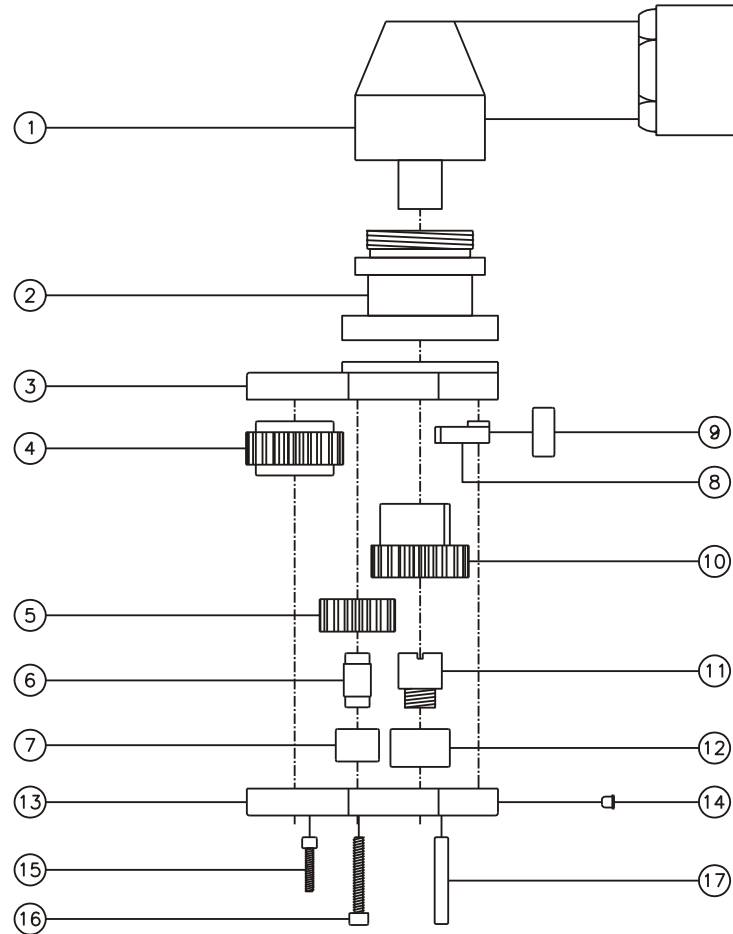

D & D PRODUCTION INC.

ASSEMBLY NO. 352020FB-00

HEAD NO. 8551

CROWFOOT ASS'Y
Rev. A
04-21-01

2500 WILLIAMS DRIVE • WATERFORD, MI • 48328

PHONE : (248) 334-2112 • FAX : (248) 334-0062

SIDE VIEW

TOP VIEW

GEAR ASSEMBLY

PARTS BLOWOUT

ITEM	DESCRIPTION	PART NO.	ITEM	DESCRIPTION	PART NO.	ITEM	DESCRIPTION	PART NO.
1	Angle Head	AM4	11	Drive Gear Pin	TP-8720			
2	Angle Head Adapter/Bearing Ass'y	HA-2930-AM4	12	Needle Bearing	B-87			
3	Gear Housing (Top)	352020FB-00-H	13	Gear Housing (Bottom)	352020FB-00-P			
4	Socket Gear	202120-1-XX	14	Grease Fitting	1877			
5	Idler Gear (2)	201612	15	Screw #1 (2)	S-408SH			
6	Idler Pin (2)	IP-5620	16	Screw #2 (5)	S-614SH			
7	Needle Bearing (2)	B-56	17	Dowel Pin (2)	DP-1016			
8	Pawl	0806-RPS-P						
9	Pawl Spring	RSS-0818						
10	Drive Cam Gear	202127-12SDC						