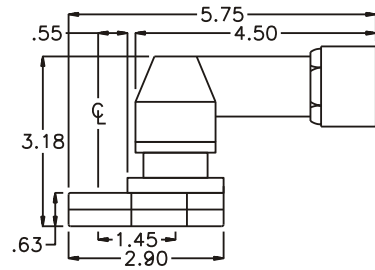

D & D PRODUCTION INC.

ASSEMBLY NO. 352020FB-00

HEAD NO. 8551

CROWFOOT ASS'Y
Rev. A
04-21-01

2500 WILLIAMS DRIVE • WATERFORD, MI • 48328

PHONE : (248) 334-2112 • FAX : (248) 334-0062

SIDE VIEW