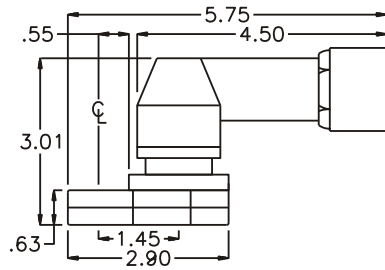

D & D PRODUCTION INC.

ASSEMBLY NO. 352020FB-00

HEAD NO. 8550

CROWFOOT ASS'Y
Rev. A
04-11-02

2500 WILLIAMS DRIVE • WATERFORD, MI • 48328

PHONE : (248) 334-2112 • FAX : (248) 334-0062

SIDE VIEW