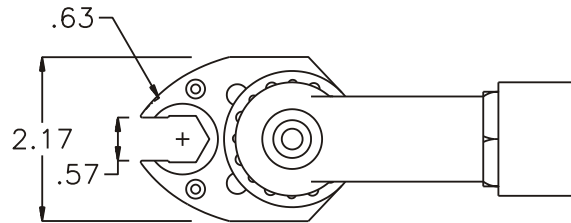

GEAR ASSEMBLY

PARTS BLOWOUT

ITEM	DESCRIPTION	PART NO.	ITEM	DESCRIPTION	PART NO.	ITEM	DESCRIPTION	PART NO.
1	Angle Head	AM3	11	Drive Gear Pin	TP-8720			
2	Angle Head Adapter/Bearing Ass'y	HA-2925-AM3	12	Needle Bearing	B-87			
3	Gear Housing (Top)	352020FB-00-H	13	Gear Housing (Bottom)	352020FB-00-P			
4	Socket Gear	202120-1-XX	14	Grease Fitting	1877			
5	Idler Gear (2)	201612	15	Screw #1 (2)	S-408SH			
6	Idler Pin (2)	IP-5620	16	Screw #2 (5)	S-614SH			
7	Needle Bearing (2)	B-56	17	Dowel Pin (2)	DP-1016			
8	Pawl	0806-RPS-P						
9	Pawl Spring	RSS-0818						
10	Drive Cam Gear	202127-38SDC						