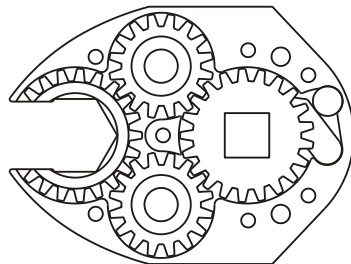

D & D PRODUCTION INC.

ASSEMBLY NO. 352020FB-00

HEAD NO. 8550

CROWFOOT ASS'Y
Rev. A
04-11-02

2500 WILLIAMS DRIVE • WATERFORD, MI • 48328

PHONE : (248) 334-2112 • FAX : (248) 334-0062

SIDE VIEW

TOP VIEW

GEAR ASSEMBLY

PARTS BLOWOUT

ITEM	DESCRIPTION	PART NO.	ITEM	DESCRIPTION	PART NO.	ITEM	DESCRIPTION	PART NO.
1	Angle Head	AM3	11	Drive Gear Pin	TP-8720			
2	Angle Head Adapter/Bearing Ass'y	HA-2925-AM3	12	Needle Bearing	B-87			
3	Gear Housing (Top)	352020FB-00-H	13	Gear Housing (Bottom)	352020FB-00-P			
4	Socket Gear	202120-1-XX	14	Grease Fitting	1877			
5	Idler Gear (2)	201612	15	Screw #1 (2)	S-408SH			
6	Idler Pin (2)	IP-5620	16	Screw #2 (5)	S-614SH			
7	Needle Bearing (2)	B-56	17	Dowel Pin (2)	DP-1016			
8	Pawl	0806-RPS-P						
9	Pawl Spring	RSS-0818						
10	Drive Cam Gear	202127-38SDC						