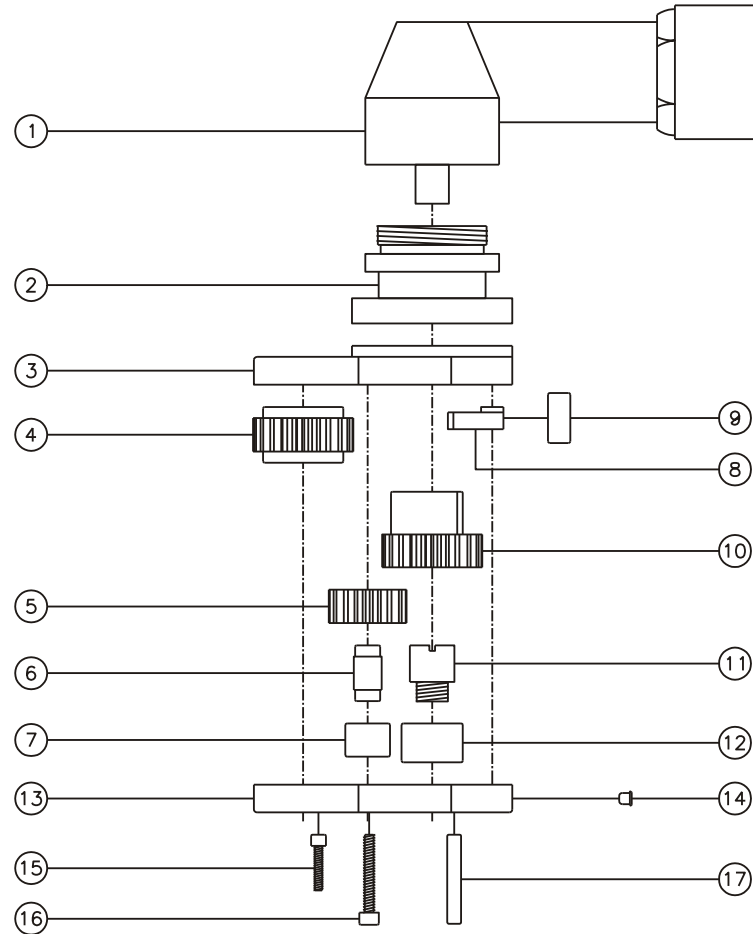

D & D PRODUCTION INC.

ASSEMBLY NO. 352020FB-00

HEAD NO. 8550

CROWFOOT ASS'Y
Rev. A
04-11-02

2500 WILLIAMS DRIVE • WATERFORD, MI • 48328

PHONE : (248) 334-2112 • FAX : (248) 334-0062

SIDE VIEW

TOP VIEW

GEAR ASSEMBLY

PARTS BLOWOUT

ITEM	DESCRIPTION	PART NO.	ITEM	DESCRIPTION	PART NO.	ITEM	DESCRIPTION	PART NO.
1	Angle Head	AM3	11	Drive Gear Pin	TP-8720			
2	Angle Head Adapter/Bearing Ass'y	HA-2925-AM3	12	Needle Bearing	B-87			
3	Gear Housing (Top)	352020FB-00-H	13	Gear Housing (Bottom)	352020FB-00-P			
4	Socket Gear	202120-1-XX	14	Grease Fitting	1877			
5	Idler Gear (2)	201612	15	Screw #1 (2)	S-408SH			
6	Idler Pin (2)	IP-5620	16	Screw #2 (5)	S-614SH			
7	Needle Bearing (2)	B-56	17	Dowel Pin (2)	DP-1016			
8	Pawl	0806-RPS-P						
9	Pawl Spring	RSS-0818						
10	Drive Cam Gear	202127-38SDC						