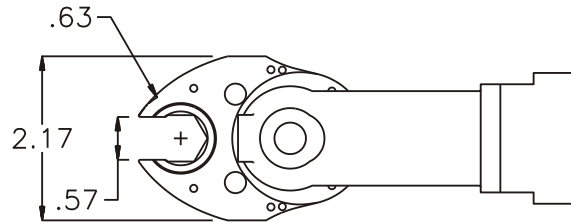

GEAR ASSEMBLY

PARTS BLOWOUT

ITEM	DESCRIPTION	PART NO.	ITEM	DESCRIPTION	PART NO.	ITEM	DESCRIPTION	PART NO.
1	Angle Head	GSE 5714	11	Grease Fitting	1877			
2	Gear Housing (Top)	352020F-00-AC-H	12	Screw (6)	S-408SH			
3	Socket Gear	202120-1-XX	13	Roll Pin (2)	RP-608			
4	Idler Gear (2)	201612						
5	Idler Pin (2)	IP-5620						
6	Needle Bearing (2)	B-56						
7	Pawl	8559-P						
8	Pawl Spring	RS-0812						
9	Drive Cam Gear	202120-SDC						
10	Gear Housing (Bottom)	352020F-00-AC-P						