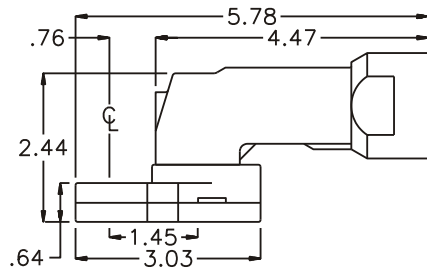

D & D PRODUCTION INC.

ASSEMBLY NO. 352020F-00-AC

HEAD NO. 8559

CROWFOOT ASS'Y
Rev. A
06-26-96

2500 WILLIAMS DRIVE • WATERFORD, MI • 48328

PHONE : (248) 334-2112 • FAX : (248) 334-0062

SIDE VIEW