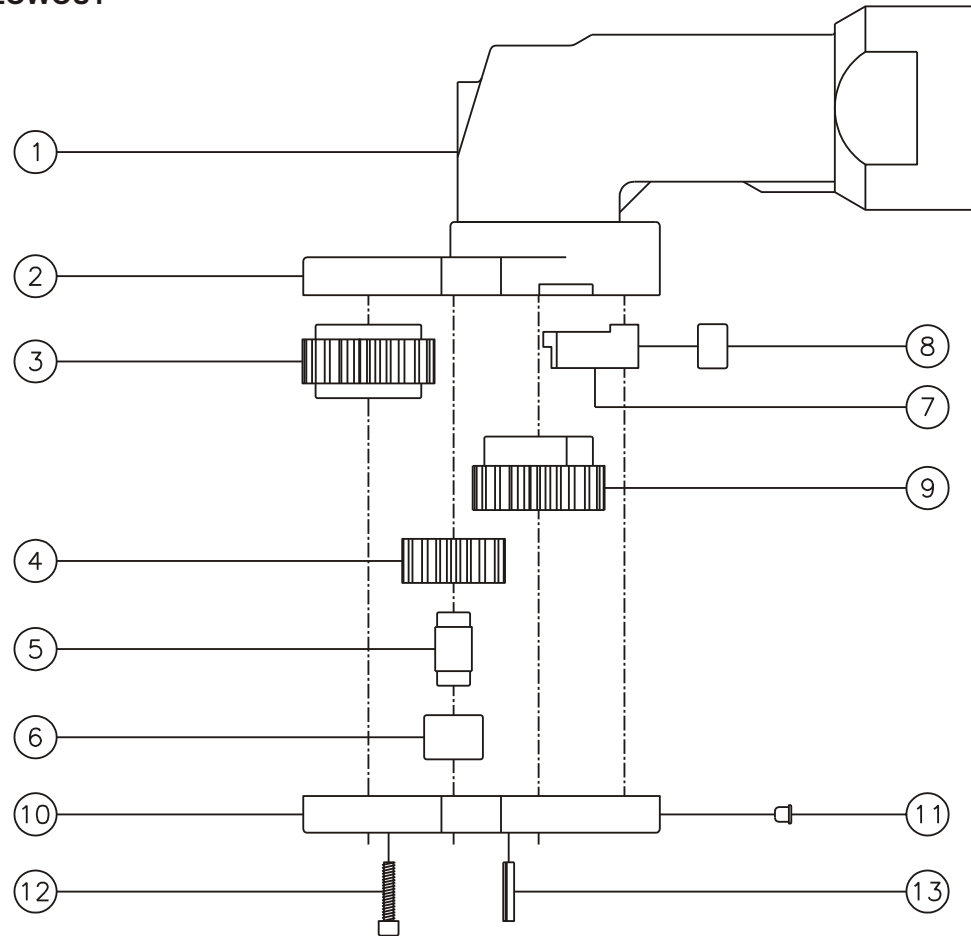

D & D PRODUCTION INC.

ASSEMBLY NO. 352020F-00-AC

HEAD NO. 8559

CROWFOOT ASS'Y
Rev. A
06-26-96

2500 WILLIAMS DRIVE • WATERFORD, MI • 48328

PHONE : (248) 334-2112 • FAX : (248) 334-0062

SIDE VIEW

TOP VIEW

GEAR ASSEMBLY

PARTS BLOWOUT

ITEM	DESCRIPTION	PART NO.	ITEM	DESCRIPTION	PART NO.	ITEM	DESCRIPTION	PART NO.
1	Angle Head	GSE 5714	11	Grease Fitting	1877			
2	Gear Housing (Top)	352020F-00-AC-H	12	Screw (6)	S-408SH			
3	Socket Gear	202120-1-XX	13	Roll Pin (2)	RP-608			
4	Idler Gear (2)	201612						
5	Idler Pin (2)	IP-5620						
6	Needle Bearing (2)	B-56						
7	Pawl	8559-P						
8	Pawl Spring	RS-0812						
9	Drive Cam Gear	202120-SDC						
10	Gear Housing (Bottom)	352020F-00-AC-P						