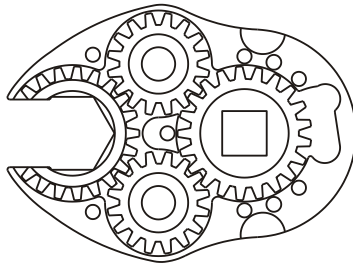

D & D PRODUCTION INC.

ASSEMBLY NO. 352020F-00

HEAD NO. 8568

CROWFOOT ASS'Y
Rev. B
05-30-02

2500 WILLIAMS DRIVE • WATERFORD, MI • 48328

PHONE : (248) 334-2112 • FAX : (248) 334-0062

SIDE VIEW

TOP VIEW

GEAR ASSEMBLY

PARTS BLOWOUT

ITEM	DESCRIPTION	PART NO.	ITEM	DESCRIPTION	PART NO.	ITEM	DESCRIPTION	PART NO.
1	Clutch	CTA-10A-2D6	11	Gear Housing (Bottom)	352020F-00-P			
2	Gear Housing (Top)	352020F-00-H	12	Screw #1 (2)	S-408SH			
3	Socket Gear	202120-1-XX	13	Screw #2 (5)	S-412SH			
4	Idler Gear (2)	201612	14	Dowel Pin (2)	DP-814			
5	Idler Pin (2)	IP-5620						
6	Needle Bearing (2)	B-56						
7	Drive Cam Gear	202127-SDC						
8	Drive Gear Pin	TP-8720						
9	Needle Bearing	B-87						
10	Grease Fitting	1877						