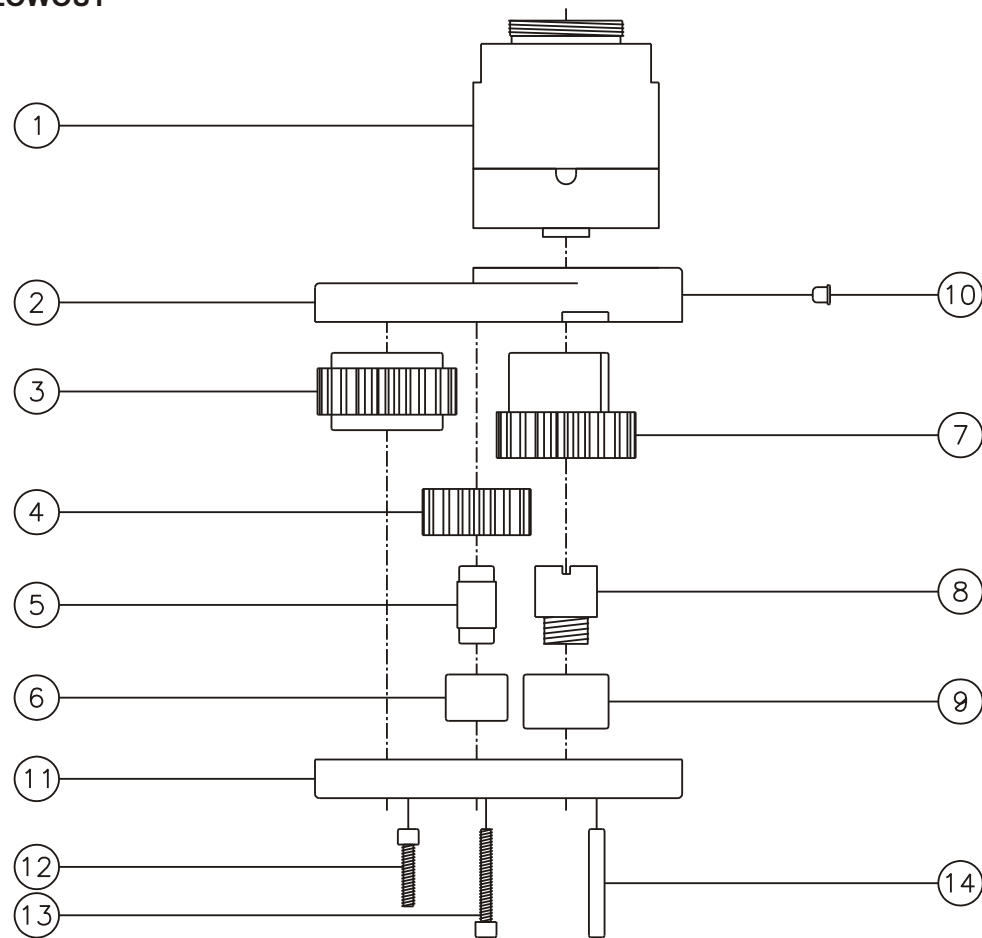

D & D PRODUCTION INC.

ASSEMBLY NO. 352020F-00

HEAD NO. 8568

CROWFOOT ASS'Y
Rev. B
05-30-02

2500 WILLIAMS DRIVE • WATERFORD, MI • 48328

PHONE : (248) 334-2112 • FAX : (248) 334-0062

SIDE VIEW

TOP VIEW

GEAR ASSEMBLY

PARTS BLOWOUT

ITEM	DESCRIPTION	PART NO.	ITEM	DESCRIPTION	PART NO.	ITEM	DESCRIPTION	PART NO.
1	Clutch	CTA-10A-2D6	11	Gear Housing (Bottom)	352020F-00-P			
2	Gear Housing (Top)	352020F-00-H	12	Screw #1 (2)	S-408SH			
3	Socket Gear	202120-1-XX	13	Screw #2 (5)	S-412SH			
4	Idler Gear (2)	201612	14	Dowel Pin (2)	DP-814			
5	Idler Pin (2)	IP-5620						
6	Needle Bearing (2)	B-56						
7	Drive Cam Gear	202127-SDC						
8	Drive Gear Pin	TP-8720						
9	Needle Bearing	B-87						
10	Grease Fitting	1877						