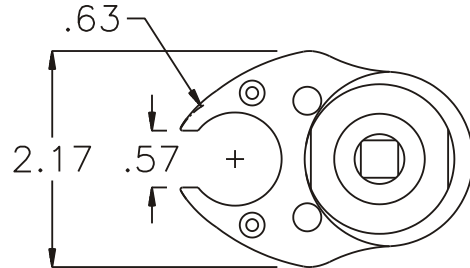

GEAR ASSEMBLY

PARTS BLOWOUT

ITEM	DESCRIPTION	PART NO.	ITEM	DESCRIPTION	PART NO.	ITEM	DESCRIPTION	PART NO.
1	Clutch	CTA-10A-2D6	11	Gear Housing (Bottom)	352020F-00-P			
2	Gear Housing (Top)	352020F-00-H	12	Screw #1 (2)	S-408SH			
3	Socket Gear	202120-1-XX	13	Screw #2 (5)	S-412SH			
4	Idler Gear (2)	201612	14	Dowel Pin (2)	DP-814			
5	Idler Pin (2)	IP-5620						
6	Needle Bearing (2)	B-56						
7	Drive Cam Gear	202127-SDC						
8	Drive Gear Pin	TP-8720						
9	Needle Bearing	B-87						
10	Grease Fitting	1877						