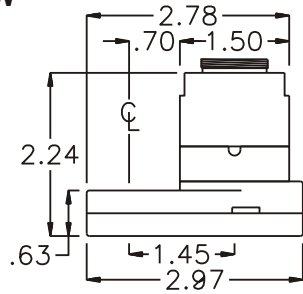

D & D PRODUCTION INC.

ASSEMBLY NO. 352020F-00

HEAD NO. 8568

CROWFOOT ASS'Y
Rev. B
05-30-02

2500 WILLIAMS DRIVE • WATERFORD, MI • 48328

PHONE : (248) 334-2112 • FAX : (248) 334-0062

SIDE VIEW

TOP VIEW

GEAR ASSEMBLY

PARTS BLOWOUT

ITEM	DESCRIPTION	PART NO.	ITEM	DESCRIPTION	PART NO.	ITEM	DESCRIPTION	PART NO.
1	Clutch	CTA-10A-2D6	11	Gear Housing (Bottom)	352020F-00-P			
2	Gear Housing (Top)	352020F-00-H	12	Screw #1 (2)	S-408SH			
3	Socket Gear	202120-1-XX	13	Screw #2 (5)	S-412SH			
4	Idler Gear (2)	201612	14	Dowel Pin (2)	DP-814			
5	Idler Pin (2)	IP-5620						
6	Needle Bearing (2)	B-56						
7	Drive Cam Gear	202127-SDC						
8	Drive Gear Pin	TP-8720						
9	Needle Bearing	B-87						
10	Grease Fitting	1877						