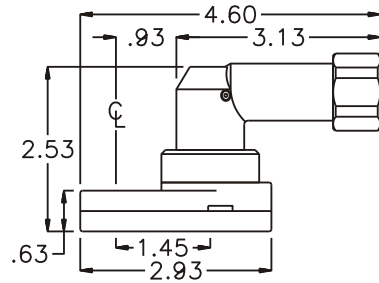

D & D PRODUCTION INC.

ASSEMBLY NO. 352020F-00

HEAD NO. 8556

CROWFOOT ASS'Y
Rev. A
06-24-99

2500 WILLIAMS DRIVE • WATERFORD, MI • 48328 PHONE : (248) 334-2112 • FAX : (248) 334-0062

SIDE VIEW

TOP VIEW

GEAR ASSEMBLY

PARTS BLOWOUT

ITEM	DESCRIPTION	PART NO.	ITEM	DESCRIPTION	PART NO.	ITEM	DESCRIPTION	PART NO.
1	Angle Head	IR D3	11	Drive Gear Pin	TP-8720			
2	Angle Head Adapter	HA-2D3A	12	Needle Bearing	B-87			
3	Gear Housing (Top)	352020F-00-H	13	Grease Fitting	1877			
4	Socket Gear	202120-1-XX	14	Gear Housing (Bottom)	352020F-00-P			
5	Idler Gear (2)	201612	15	Screw #1 (2)	S-408SH			
6	Idler Pin (2)	IP-5620	16	Screw #2 (5)	S-412SH			
7	Needle Bearing (2)	B-56	17	Dowel Pin (2)	DP-814			
8	Pawl	0806-RPS-P						
9	Pawl Spring	RSS-0818						
10	Drive Cam Gear	202127-SDC						