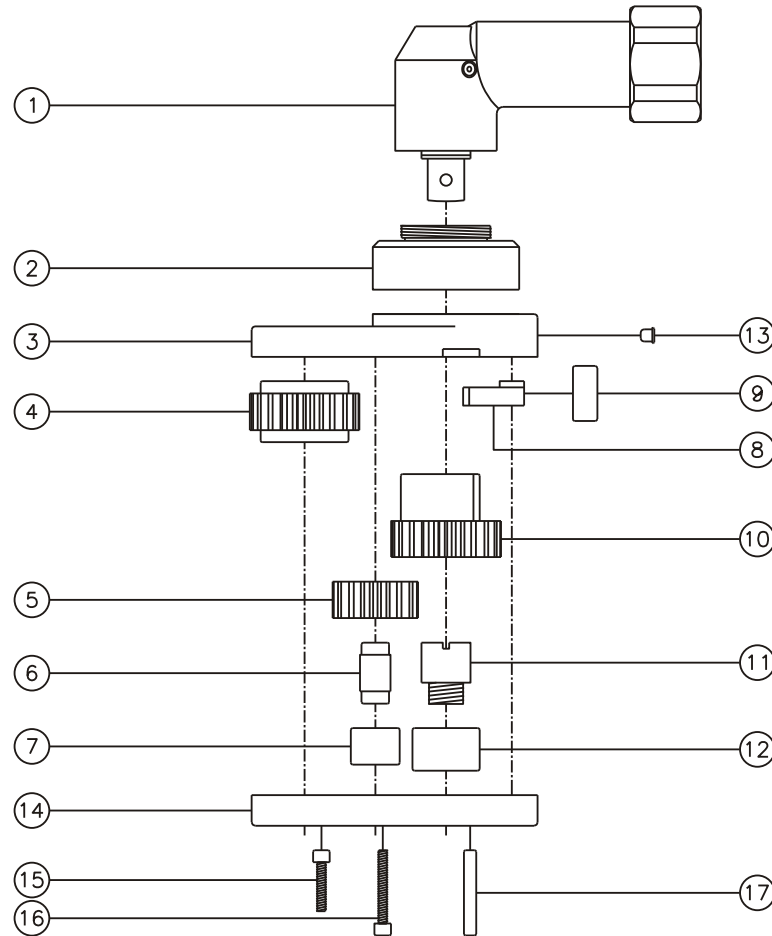

D & D PRODUCTION INC.

ASSEMBLY NO. 352020F-00

HEAD NO. 8556

CROWFOOT ASS'Y
Rev. A
06-24-99

2500 WILLIAMS DRIVE • WATERFORD, MI • 48328 PHONE : (248) 334-2112 • FAX : (248) 334-0062

SIDE VIEW

TOP VIEW

GEAR ASSEMBLY

PARTS BLOWOUT

ITEM	DESCRIPTION	PART NO.	ITEM	DESCRIPTION	PART NO.	ITEM	DESCRIPTION	PART NO.
1	Angle Head	IR D3	11	Drive Gear Pin	TP-8720			
2	Angle Head Adapter	HA-2D3A	12	Needle Bearing	B-87			
3	Gear Housing (Top)	352020F-00-H	13	Grease Fitting	1877			
4	Socket Gear	202120-1-XX	14	Gear Housing (Bottom)	352020F-00-P			
5	Idler Gear (2)	201612	15	Screw #1 (2)	S-408SH			
6	Idler Pin (2)	IP-5620	16	Screw #2 (5)	S-412SH			
7	Needle Bearing (2)	B-56	17	Dowel Pin (2)	DP-814			
8	Pawl	0806-RPS-P						
9	Pawl Spring	RSS-0818						
10	Drive Cam Gear	202127-SDC						