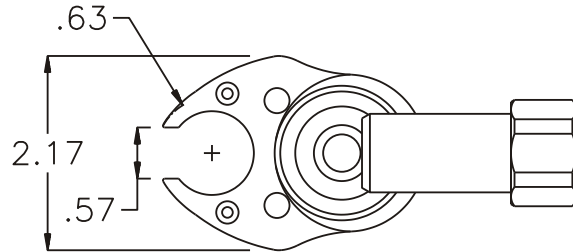

D & D PRODUCTION INC.

ASSEMBLY NO. 352020F-00

HEAD NO. 8556

CROWFOOT ASS'Y
Rev. A
06-24-99

2500 WILLIAMS DRIVE • WATERFORD, MI • 48328 PHONE : (248) 334-2112 • FAX : (248) 334-0062

SIDE VIEW

TOP VIEW

GEAR ASSEMBLY

PARTS BLOWOUT

ITEM	DESCRIPTION	PART NO.	ITEM	DESCRIPTION	PART NO.	ITEM	DESCRIPTION	PART NO.
1	Angle Head	IR D3	11	Drive Gear Pin	TP-8720			
2	Angle Head Adapter	HA-2D3A	12	Needle Bearing	B-87			
3	Gear Housing (Top)	352020F-00-H	13	Grease Fitting	1877			
4	Socket Gear	202120-1-XX	14	Gear Housing (Bottom)	352020F-00-P			
5	Idler Gear (2)	201612	15	Screw #1 (2)	S-408SH			
6	Idler Pin (2)	IP-5620	16	Screw #2 (5)	S-412SH			
7	Needle Bearing (2)	B-56	17	Dowel Pin (2)	DP-814			
8	Pawl	0806-RPS-P						
9	Pawl Spring	RSS-0818						
10	Drive Cam Gear	202127-SDC						