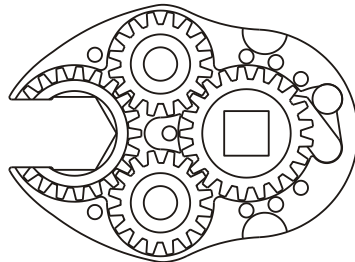

D & D PRODUCTION INC.

ASSEMBLY NO. 352020F-00

HEAD NO. 8556

CROWFOOT ASS'Y
Rev. A
06-24-99

2500 WILLIAMS DRIVE • WATERFORD, MI • 48328 PHONE : (248) 334-2112 • FAX : (248) 334-0062

SIDE VIEW

TOP VIEW

GEAR ASSEMBLY

PARTS BLOWOUT

ITEM	DESCRIPTION	PART NO.	ITEM	DESCRIPTION	PART NO.	ITEM	DESCRIPTION	PART NO.
1	Angle Head	IR D3	11	Drive Gear Pin	TP-8720			
2	Angle Head Adapter	HA-2D3A	12	Needle Bearing	B-87			
3	Gear Housing (Top)	352020F-00-H	13	Grease Fitting	1877			
4	Socket Gear	202120-1-XX	14	Gear Housing (Bottom)	352020F-00-P			
5	Idler Gear (2)	201612	15	Screw #1 (2)	S-408SH			
6	Idler Pin (2)	IP-5620	16	Screw #2 (5)	S-412SH			
7	Needle Bearing (2)	B-56	17	Dowel Pin (2)	DP-814			
8	Pawl	0806-RPS-P						
9	Pawl Spring	RSS-0818						
10	Drive Cam Gear	202127-SDC						