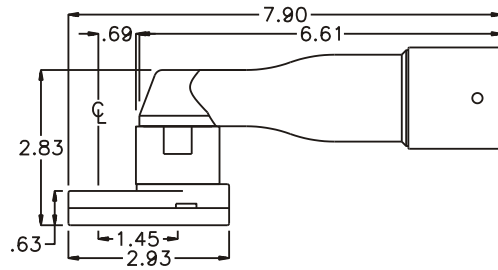

D & D PRODUCTION INC.

ASSEMBLY NO. 352020F-00

HEAD NO. 8548

CROWFOOT ASS'Y
Rev. A
06-18-02

2500 WILLIAMS DRIVE • WATERFORD, MI • 48328

PHONE : (248) 334-2112 • FAX : (248) 334-0062

SIDE VIEW

TOP VIEW

GEAR ASSEMBLY

PARTS BLOWOUT

ITEM	DESCRIPTION	PART NO.	ITEM	DESCRIPTION	PART NO.	ITEM	DESCRIPTION	PART NO.
1	Angle Head	GSE 66A50	11	Drive Cam Gear	202127-SDC			
2	Adapter Nut	N-2433B-66A50	12	Drive Gear Pin	TP-8720			
3	Angle Head Adapter	HAF-2433B-66A50	13	Needle Bearing	B-87			
4	Gear Housing (Top)	352020F-00-H	14	Grease Fitting	1877			
5	Socket Gear	202120-1-XX	15	Gear Housing (Bottom)	352020F-00-P			
6	Idler Gear (2)	201612	16	Screw #1 (2)	S-408SH			
7	Idler Pin (2)	IP-5620	17	Screw #2 (5)	S-412SH			
8	Needle Bearing (2)	B-56	18	Dowel Pin (2)	DP-814			
9	Pawl	0806-RPS-P	19	Adapter Nut Socket (Optional)	ENT-24M38SD			
10	Pawl Spring	RSS-0818						