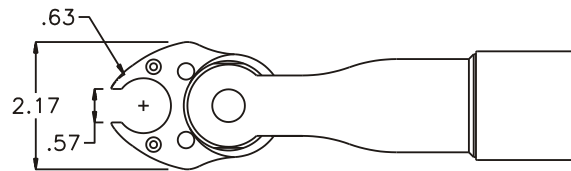

GEAR ASSEMBLY

PARTS BLOWOUT

ITEM	DESCRIPTION	PART NO.	ITEM	DESCRIPTION	PART NO.	ITEM	DESCRIPTION	PART NO.
1	Angle Head	GSE 66A50	11	Drive Cam Gear	202127-SDC			
2	Adapter Nut	N-2433B-66A50	12	Drive Gear Pin	TP-8720			
3	Angle Head Adapter	HAF-2433B-66A50	13	Needle Bearing	B-87			
4	Gear Housing (Top)	352020F-00-H	14	Grease Fitting	1877			
5	Socket Gear	202120-1-XX	15	Gear Housing (Bottom)	352020F-00-P			
6	Idler Gear (2)	201612	16	Screw #1 (2)	S-408SH			
7	Idler Pin (2)	IP-5620	17	Screw #2 (5)	S-412SH			
8	Needle Bearing (2)	B-56	18	Dowel Pin (2)	DP-814			
9	Pawl	0806-RPS-P	19	Adapter Nut Socket (Optional)	ENT-24M38SD			
10	Pawl Spring	RSS-0818						