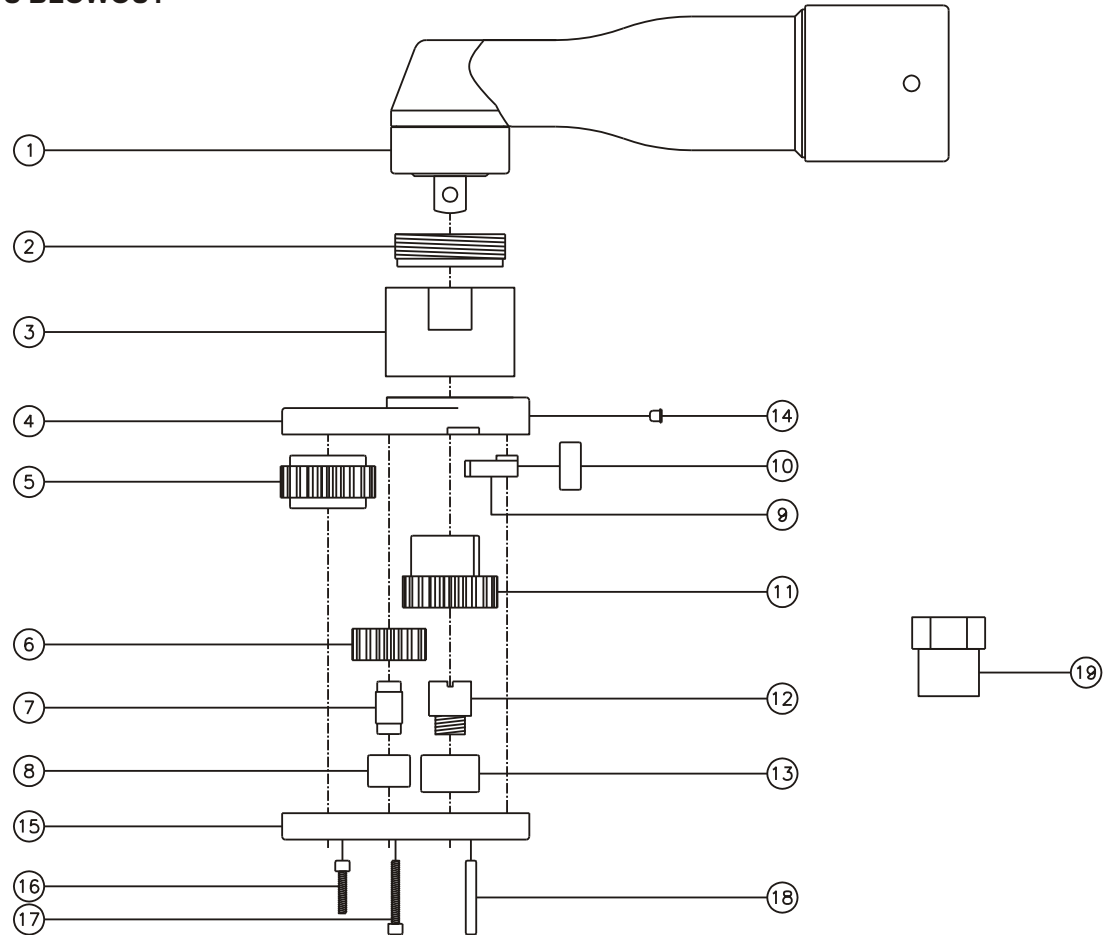

D & D PRODUCTION INC.

ASSEMBLY NO. 352020F-00

HEAD NO. 8548

CROWFOOT ASS'Y
Rev. A
06-18-02

2500 WILLIAMS DRIVE • WATERFORD, MI • 48328

PHONE : (248) 334-2112 • FAX : (248) 334-0062

SIDE VIEW

TOP VIEW

GEAR ASSEMBLY

PARTS BLOWOUT

ITEM	DESCRIPTION	PART NO.	ITEM	DESCRIPTION	PART NO.	ITEM	DESCRIPTION	PART NO.
1	Angle Head	GSE 66A50	11	Drive Cam Gear	202127-SDC			
2	Adapter Nut	N-2433B-66A50	12	Drive Gear Pin	TP-8720			
3	Angle Head Adapter	HAF-2433B-66A50	13	Needle Bearing	B-87			
4	Gear Housing (Top)	352020F-00-H	14	Grease Fitting	1877			
5	Socket Gear	202120-1-XX	15	Gear Housing (Bottom)	352020F-00-P			
6	Idler Gear (2)	201612	16	Screw #1 (2)	S-408SH			
7	Idler Pin (2)	IP-5620	17	Screw #2 (5)	S-412SH			
8	Needle Bearing (2)	B-56	18	Dowel Pin (2)	DP-814			
9	Pawl	0806-RPS-P	19	Adapter Nut Socket (Optional)	ENT-24M38SD			
10	Pawl Spring	RSS-0818						