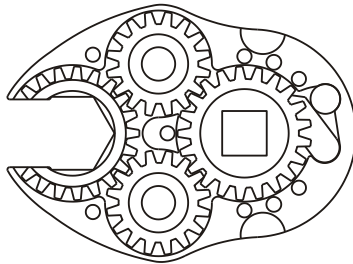

D & D PRODUCTION INC.

ASSEMBLY NO. 352020F-00

HEAD NO. 8548

CROWFOOT ASS'Y
Rev. A
06-18-02

2500 WILLIAMS DRIVE • WATERFORD, MI • 48328

PHONE : (248) 334-2112 • FAX : (248) 334-0062

SIDE VIEW

TOP VIEW

GEAR ASSEMBLY

PARTS BLOWOUT

ITEM	DESCRIPTION	PART NO.	ITEM	DESCRIPTION	PART NO.	ITEM	DESCRIPTION	PART NO.
1	Angle Head	GSE 66A50	11	Drive Cam Gear	202127-SDC			
2	Adapter Nut	N-2433B-66A50	12	Drive Gear Pin	TP-8720			
3	Angle Head Adapter	HAF-2433B-66A50	13	Needle Bearing	B-87			
4	Gear Housing (Top)	352020F-00-H	14	Grease Fitting	1877			
5	Socket Gear	202120-1-XX	15	Gear Housing (Bottom)	352020F-00-P			
6	Idler Gear (2)	201612	16	Screw #1 (2)	S-408SH			
7	Idler Pin (2)	IP-5620	17	Screw #2 (5)	S-412SH			
8	Needle Bearing (2)	B-56	18	Dowel Pin (2)	DP-814			
9	Pawl	0806-RPS-P	19	Adapter Nut Socket (Optional)	ENT-24M38SD			
10	Pawl Spring	RSS-0818						