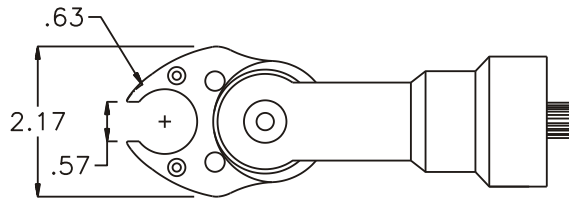

D & D PRODUCTION INC.®

ASSEMBLY NO. 352020F-00

HEAD NO. 8546

CROWFOOT ASS'Y
Rev. A
03-20-03

2500 WILLIAMS DRIVE • WATERFORD, MI • 48328

PHONE : (248) 334-2112 • FAX : (248) 334-0062

SIDE VIEW

TOP VIEW

GEAR ASSEMBLY

PARTS BLOWOUT

ITEM	DESCRIPTION	PART NO.	ITEM	DESCRIPTION	PART NO.	ITEM	DESCRIPTION	PART NO.
1	Angle Head	Cleco P Head	11	Drive Gear Pin	TP-8720			
2	Angle Head Adapter	HA-2422-P	12	Needle Bearing	B-87			
3	Gear Housing (Top)	352020F-00-H	13	Grease Fitting	1877			
4	Socket Gear	202120-1-XX	14	Gear Housing (Bottom)	352020F-00-P			
5	Idler Gear (2)	201612	15	Screw #1 (2)	S-408SH			
6	Idler Pin (2)	IP-5620	16	Screw #2 (5)	S-412SH			
7	Needle Bearing (2)	B-56	17	Dowel Pin (2)	DP-814			
8	Pawl	0806-RPS-P						
9	Pawl Spring	RSS-0818						
10	Drive Cam Gear	202127-SDC