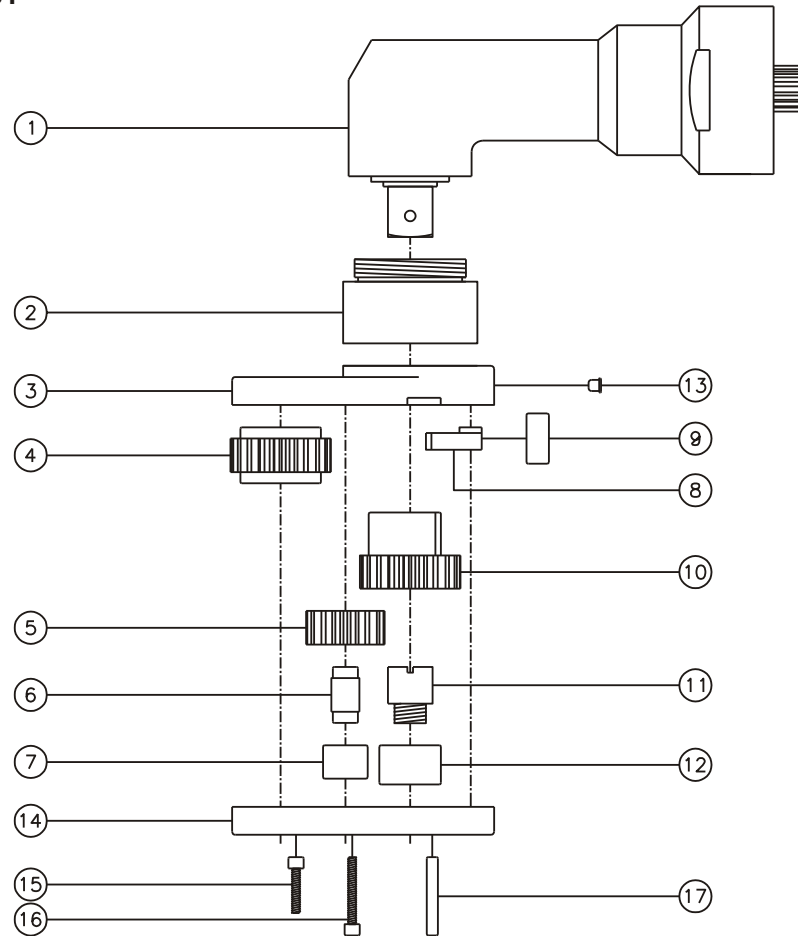

### SIDE VIEW

### TOP VIEW

### PARTS BLOWOUT

ITEM	DESCRIPTION	PART NO.	ITEM	DESCRIPTION	PART NO.	ITEM	DESCRIPTION	PART NO.
1	Angle Head	Cleco P Head	11	Drive Gear Pin	TP-8720			
2	Angle Head Adapter	HA-2422-P	12	Needle Bearing	B-87			
3	Gear Housing (Top)	352020F-00-H	13	Grease Fitting	1877			
4	Socket Gear	202120-1-XX	14	Gear Housing (Bottom)	352020F-00-P			
5	Idler Gear (2)	201612	15	Screw #1 (2)	S-408SH			
6	Idler Pin (2)	IP-5620	16	Screw #2 (5)	S-412SH			
7	Needle Bearing (2)	B-56	17	Dowel Pin (2)	DP-814			
8	Pawl	0806-RPS-P						
9	Pawl Spring	RSS-0818						
10	Drive Cam Gear	202127-SDC						