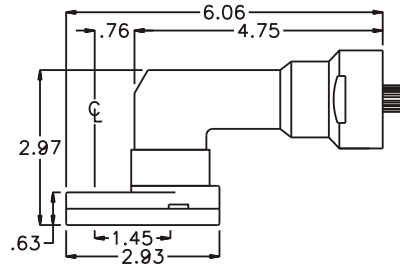

D & D PRODUCTION INC.®

ASSEMBLY NO. 352020F-00

HEAD NO. 8546

CROWFOOT ASS'Y
Rev. A
03-20-03

2500 WILLIAMS DRIVE • WATERFORD, MI • 48328

PHONE : (248) 334-2112 • FAX : (248) 334-0062

SIDE VIEW

TOP VIEW