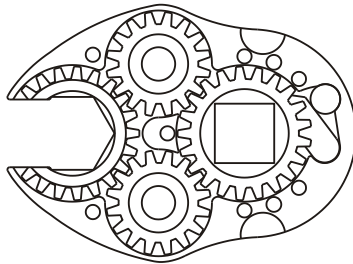

### SIDE VIEW

### TOP VIEW

### PARTS BLOWOUT

ITEM	DESCRIPTION	PART NO.	ITEM	DESCRIPTION	PART NO.	ITEM	DESCRIPTION	PART NO.
1	Angle Head	Cleco P Head	11	Drive Gear Pin	TP-8720			
2	Angle Head Adapter	HA-2422-P	12	Needle Bearing	B-87			
3	Gear Housing (Top)	352020F-00-H	13	Grease Fitting	1877			
4	Socket Gear	202120-1-XX	14	Gear Housing (Bottom)	352020F-00-P			
5	Idler Gear (2)	201612	15	Screw #1 (2)	S-408SH			
6	Idler Pin (2)	IP-5620	16	Screw #2 (5)	S-412SH			
7	Needle Bearing (2)	B-56	17	Dowel Pin (2)	DP-814			
8	Pawl	0806-RPS-P						
9	Pawl Spring	RSS-0818						
10	Drive Cam Gear	202127-SDC						