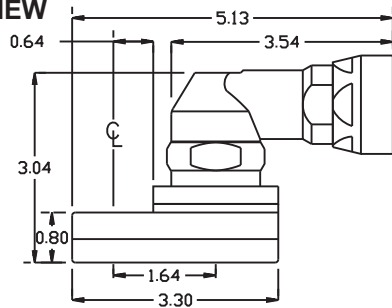

ASSEMBLY NO. 342621-00

HEAD NO. 8422

CROWFOOT ASS'Y
Rev. A
07-19-07

2500 WILLIAMS DRIVE • WATERFORD, MI • 48328

PHONE : (248) 334-2112 • FAX : (248) 334-0062

SIDE VIEW

TOP VIEW

GEAR ASSEMBLY

PARTS BLOWOUT

ITEM	DESCRIPTION	PART NO.	ITEM	DESCRIPTION	PART NO.	ITEM	DESCRIPTION	PART NO.
1	Motor	HFT-060M80-A-01A	11	Drive Cam Gear	202233-12SDC			
2	Angle Head Adapter	HA-3219-060M80	12	Needle Bearing	B-86			
3	Gear Housing (Top)	342621-00-H	13	Drive Gear Pin	TP-8623			
4	Dowel Pin #1 (2)	DP-1006	14	Gear Housing (Bottom)	342621-00-P			
5	Socket Gear	202226-1-XX	15	Grease Fitting	1877			
6	Idler Pin (2)	IP-5726B	16	Screw (4)	S-816SH			
7	Needle Bearing (2)	B-57	17	Dowel Pin #2 (2)	DP-1216			
8	Idler Gear (2)	201616B						
9	Pawl	0806-RPS-P						
10	Pawl Spring	RSS-0811						