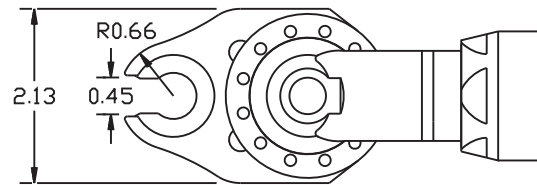

ASSEMBLY NO. 342621-00

HEAD NO. 8422

CROWFOOT ASS'Y
Rev. A
07-19-07

2500 WILLIAMS DRIVE • WATERFORD, MI • 48328

PHONE : (248) 334-2112 • FAX : (248) 334-0062

SIDE VIEW

TOP VIEW

GEAR ASSEMBLY

PARTS BLOWOUT

ITEM	DESCRIPTION	PART NO.	ITEM	DESCRIPTION	PART NO.	ITEM	DESCRIPTION	PART NO.
1	Motor	HFT-060M80-A-01A	11	Drive Cam Gear	202233-12SDC			
2	Angle Head Adapter	HA-3219-060M80	12	Needle Bearing	B-86			
3	Gear Housing (Top)	342621-00-H	13	Drive Gear Pin	TP-8623			
4	Dowel Pin #1 (2)	DP-1006	14	Gear Housing (Bottom)	342621-00-P			
5	Socket Gear	202226-1-XX	15	Grease Fitting	1877			
6	Idler Pin (2)	IP-5726B	16	Screw (4)	S-816SH			
7	Needle Bearing (2)	B-57	17	Dowel Pin #2 (2)	DP-1216			
8	Idler Gear (2)	201616B						
9	Pawl	0806-RPS-P						
10	Pawl Spring	RSS-0811						