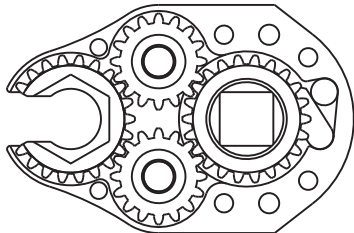

ASSEMBLY NO. 342621-00

HEAD NO. 8422

CROWFOOT ASS'Y
Rev. A
07-19-07

2500 WILLIAMS DRIVE • WATERFORD, MI • 48328

PHONE : (248) 334-2112 • FAX : (248) 334-0062

SIDE VIEW

TOP VIEW

GEAR ASSEMBLY

PARTS BLOWOUT

ITEM	DESCRIPTION	PART NO.	ITEM	DESCRIPTION	PART NO.	ITEM	DESCRIPTION	PART NO.
1	Motor	HFT-060M80-A-01A	11	Drive Cam Gear	202233-12SDC			
2	Angle Head Adapter	HA-3219-060M80	12	Needle Bearing	B-86			
3	Gear Housing (Top)	342621-00-H	13	Drive Gear Pin	TP-8623			
4	Dowel Pin #1 (2)	DP-1006	14	Gear Housing (Bottom)	342621-00-P			
5	Socket Gear	202226-1-XX	15	Grease Fitting	1877			
6	Idler Pin (2)	IP-5726B	16	Screw (4)	S-816SH			
7	Needle Bearing (2)	B-57	17	Dowel Pin #2 (2)	DP-1216			
8	Idler Gear (2)	201616B						
9	Pawl	0806-RPS-P						
10	Pawl Spring	RSS-0811						