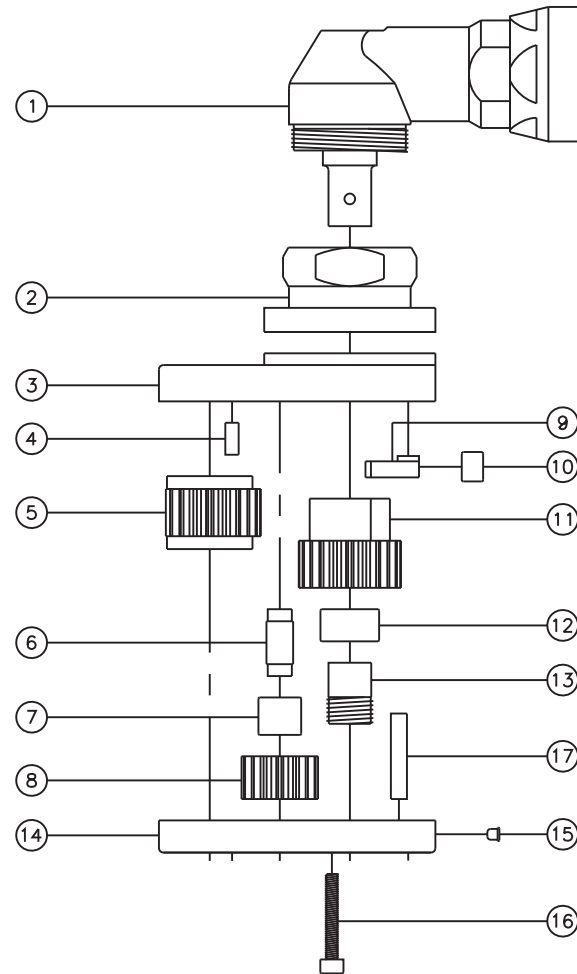

ASSEMBLY NO. 342621-00

HEAD NO. 8422

CROWFOOT ASS'Y
Rev. A
07-19-07

2500 WILLIAMS DRIVE • WATERFORD, MI • 48328

PHONE : (248) 334-2112 • FAX : (248) 334-0062

SIDE VIEW

TOP VIEW

GEAR ASSEMBLY

PARTS BLOWOUT

ITEM	DESCRIPTION	PART NO.	ITEM	DESCRIPTION	PART NO.	ITEM	DESCRIPTION	PART NO.
1	Motor	HFT-060M80-A-01A	11	Drive Cam Gear	202233-12SDC			
2	Angle Head Adapter	HA-3219-060M80	12	Needle Bearing	B-86			
3	Gear Housing (Top)	342621-00-H	13	Drive Gear Pin	TP-8623			
4	Dowel Pin #1 (2)	DP-1006	14	Gear Housing (Bottom)	342621-00-P			
5	Socket Gear	202226-1-XX	15	Grease Fitting	1877			
6	Idler Pin (2)	IP-5726B	16	Screw (4)	S-816SH			
7	Needle Bearing (2)	B-57	17	Dowel Pin #2 (2)	DP-1216			
8	Idler Gear (2)	201616B						
9	Pawl	0806-RPS-P						
10	Pawl Spring	RSS-0811						