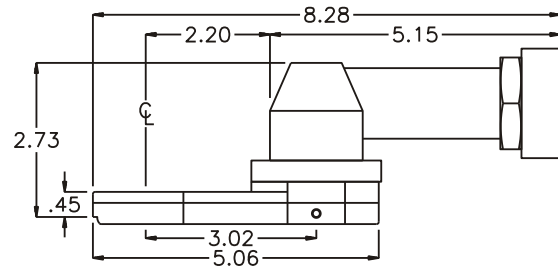

D & D PRODUCTION INC.

ASSEMBLY NO. 331832CO

HEAD NO. 1800

CROWFOOT ASS'Y
Rev. B
04-08-02

2500 WILLIAMS DRIVE • WATERFORD, MI • 48328

PHONE : (248) 334-2112 • FAX : (248) 334-0062

SIDE VIEW