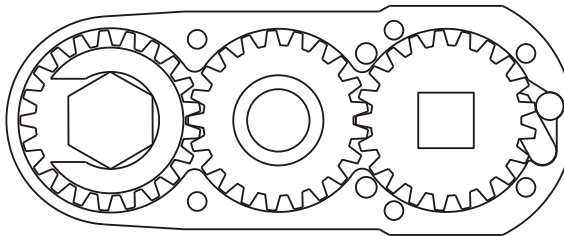

## HEAD NO. 1800

CROWFOOT ASS'Y  
Rev. B  
04-08-02

2500 WILLIAMS DRIVE • WATERFORD, MI • 48328

PHONE : (248) 334-2112 • FAX : (248) 334-0062

### SIDE VIEW

### TOP VIEW

### PARTS BLOWOUT

ITEM	DESCRIPTION	PART NO.	ITEM	DESCRIPTION	PART NO.	ITEM	DESCRIPTION	PART NO.
1	Angle Head	GD AH4	11	Gear Housing (Bottom)	331832-P			
2	Angle Head Adapter	HA-H43708	12	Grease Fitting	1877			
3	Gear Housing (Top)	331832CO-H	13	Screw #1 (2)	S-1008			
4	Socket Gear	142118-XX	14	Screw #2 (4)	S-1016			
5	Idler Gear	142110	15	Dowel Pin (2)	DP-1216			
6	Idler Pin	IP-10518						
7	Needle Bearing	B-105						
8	Drive Cam Gear	142119-SDC-XX						
9	Pawl	1006-RPS-P						
10	Pawl Spring	RSS-0809						