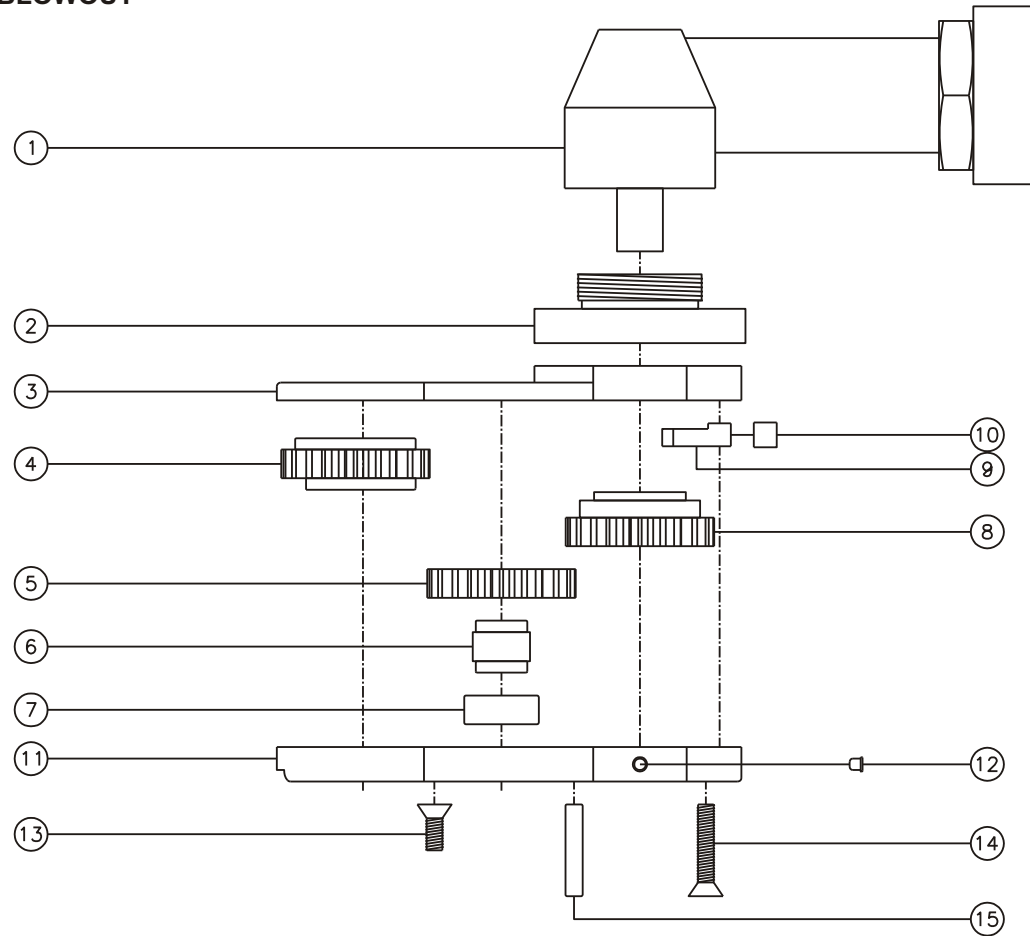

### SIDE VIEW

### TOP VIEW

### PARTS BLOWOUT

ITEM	DESCRIPTION	PART NO.	ITEM	DESCRIPTION	PART NO.	ITEM	DESCRIPTION	PART NO.
1	Angle Head	GD AH4	11	Gear Housing (Bottom)	331832-P			
2	Angle Head Adapter	HA-H43708	12	Grease Fitting	1877			
3	Gear Housing (Top)	331832CO-H	13	Screw #1 (2)	S-1008			
4	Socket Gear	142118-XX	14	Screw #2 (4)	S-1016			
5	Idler Gear	142110	15	Dowel Pin (2)	DP-1216			
6	Idler Pin	IP-10518						
7	Needle Bearing	B-105						
8	Drive Cam Gear	142119-SDC-XX						
9	Pawl	1006-RPS-P						
10	Pawl Spring	RSS-0809						