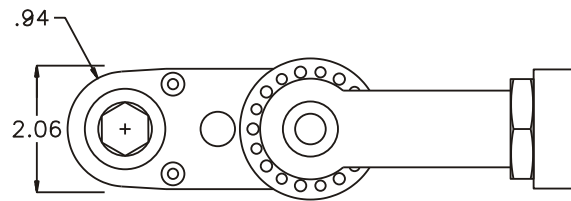

D & D PRODUCTION INC.

ASSEMBLY NO. 331832CO

HEAD NO. 1800

CROWFOOT ASS'Y
Rev. B
04-08-02

2500 WILLIAMS DRIVE • WATERFORD, MI • 48328

PHONE : (248) 334-2112 • FAX : (248) 334-0062

SIDE VIEW

TOP VIEW

GEAR ASSEMBLY

PARTS BLOWOUT

ITEM	DESCRIPTION	PART NO.	ITEM	DESCRIPTION	PART NO.	ITEM	DESCRIPTION	PART NO.
1	Angle Head	GD AH4	11	Gear Housing (Bottom)	331832-P			
2	Angle Head Adapter	HA-H43708	12	Grease Fitting	1877			
3	Gear Housing (Top)	331832CO-H	13	Screw #1 (2)	S-1008			
4	Socket Gear	142118-XX	14	Screw #2 (4)	S-1016			
5	Idler Gear	142110	15	Dowel Pin (2)	DP-1216			
6	Idler Pin	IP-10518						
7	Needle Bearing	B-105						
8	Drive Cam Gear	142119-SDC-XX						
9	Pawl	1006-RPS-P						
10	Pawl Spring	RSS-0809