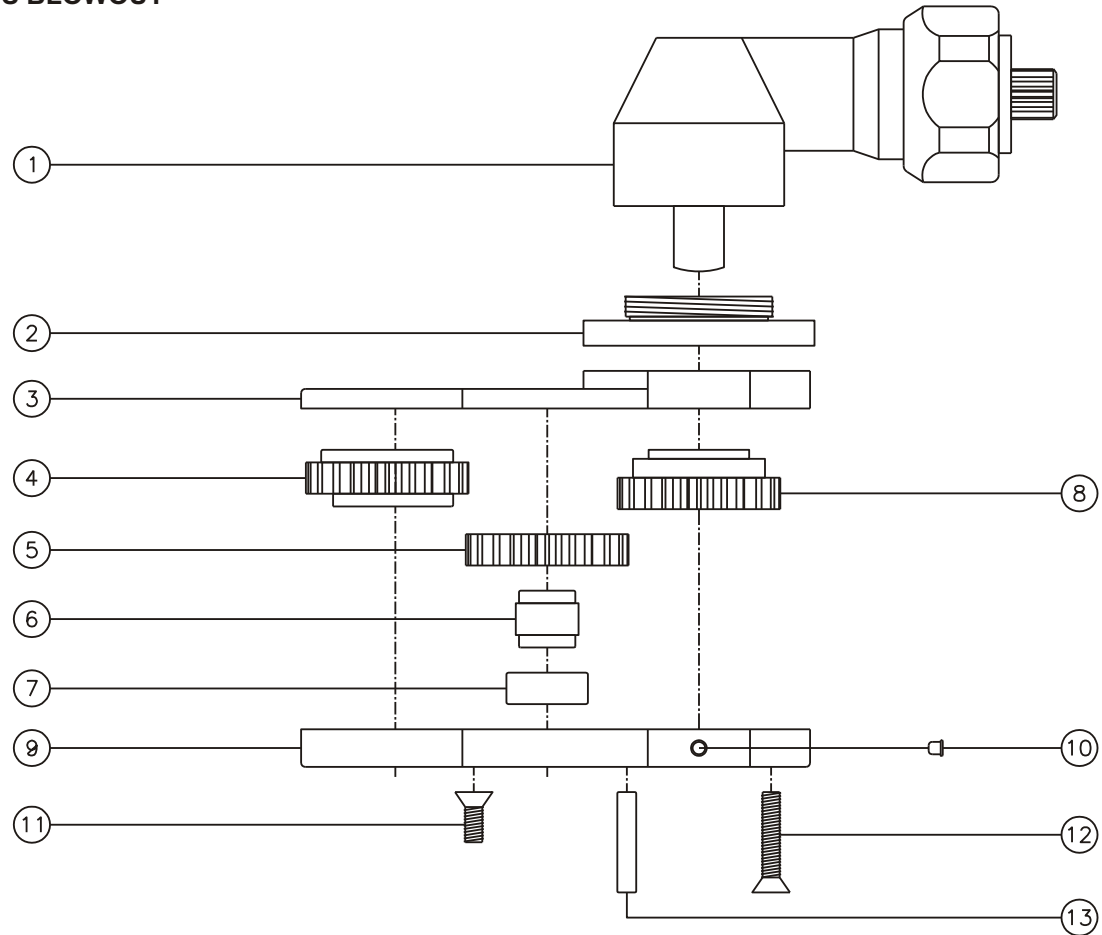

D & D PRODUCTION INC.

ASSEMBLY NO. 331832A

HEAD NO. 1798

CROWFOOT ASS'Y
Rev. B
04-03-02

2500 WILLIAMS DRIVE • WATERFORD, MI • 48328

PHONE : (248) 334-2112 • FAX : (248) 334-0062

SIDE VIEW

TOP VIEW

GEAR ASSEMBLY

PARTS BLOWOUT

ITEM	DESCRIPTION	PART NO.	ITEM	DESCRIPTION	PART NO.	ITEM	DESCRIPTION	PART NO.
1	Angle Head	53	11	Screw #1 (2)	S-1008			
2	Angle Head Adapter	HA-533708	12	Screw #2 (4)	S-1016			
3	Gear Housing (Top)	331832A-H	13	Dowel Pin (2)	DP-1216			
4	Socket Gear	142118A-XX						
5	Idler Gear	142110						
6	Idler Pin	IP-10518						
7	Needle Bearing	B-105						
8	Drive Gear	142119-12SD						
9	Gear Housing (Bottom)	331832A-P						
10	Grease Fitting	1877						