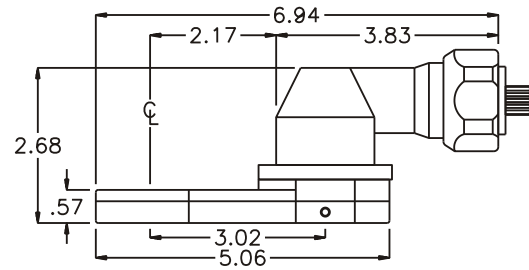

D & D PRODUCTION INC.

ASSEMBLY NO. 331832A

HEAD NO. 1798

CROWFOOT ASS'Y
Rev. B
04-03-02

2500 WILLIAMS DRIVE • WATERFORD, MI • 48328

PHONE : (248) 334-2112 • FAX : (248) 334-0062

SIDE VIEW

TOP VIEW

GEAR ASSEMBLY

PARTS BLOWOUT

ITEM	DESCRIPTION	PART NO.	ITEM	DESCRIPTION	PART NO.	ITEM	DESCRIPTION	PART NO.
1	Angle Head	53	11	Screw #1 (2)	S-1008			
2	Angle Head Adapter	HA-533708	12	Screw #2 (4)	S-1016			
3	Gear Housing (Top)	331832A-H	13	Dowel Pin (2)	DP-1216			
4	Socket Gear	142118A-XX						
5	Idler Gear	142110						
6	Idler Pin	IP-10518						
7	Needle Bearing	B-105						
8	Drive Gear	142119-12SD						
9	Gear Housing (Bottom)	331832A-P						
10	Grease Fitting	1877						