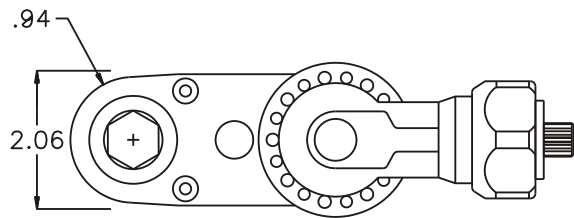

D & D PRODUCTION INC.

ASSEMBLY NO. 331832A

HEAD NO. 1798

CROWFOOT ASS'Y
Rev. B
04-03-02

2500 WILLIAMS DRIVE • WATERFORD, MI • 48328

PHONE : (248) 334-2112 • FAX : (248) 334-0062

SIDE VIEW

TOP VIEW

GEAR ASSEMBLY

PARTS BLOWOUT

ITEM	DESCRIPTION	PART NO.	ITEM	DESCRIPTION	PART NO.	ITEM	DESCRIPTION	PART NO.
1	Angle Head	53	11	Screw #1 (2)	S-1008			
2	Angle Head Adapter	HA-533708	12	Screw #2 (4)	S-1016			
3	Gear Housing (Top)	331832A-H	13	Dowel Pin (2)	DP-1216			
4	Socket Gear	142118A-XX						
5	Idler Gear	142110						
6	Idler Pin	IP-10518						
7	Needle Bearing	B-105						
8	Drive Gear	142119-12SD						
9	Gear Housing (Bottom)	331832A-P						
10	Grease Fitting	1877						