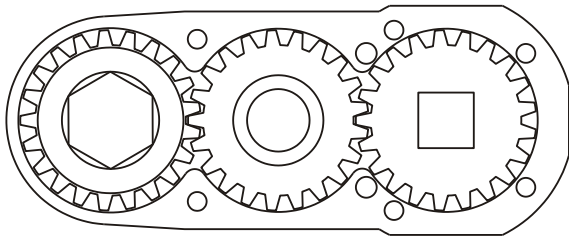

D & D PRODUCTION INC.

ASSEMBLY NO. 331832A

HEAD NO. 1798

CROWFOOT ASS'Y
Rev. B
04-03-02

2500 WILLIAMS DRIVE • WATERFORD, MI • 48328

PHONE : (248) 334-2112 • FAX : (248) 334-0062

SIDE VIEW

TOP VIEW

GEAR ASSEMBLY

PARTS BLOWOUT

ITEM	DESCRIPTION	PART NO.	ITEM	DESCRIPTION	PART NO.	ITEM	DESCRIPTION	PART NO.
1	Angle Head	53	11	Screw #1 (2)	S-1008			
2	Angle Head Adapter	HA-533708	12	Screw #2 (4)	S-1016			
3	Gear Housing (Top)	331832A-H	13	Dowel Pin (2)	DP-1216			
4	Socket Gear	142118A-XX						
5	Idler Gear	142110						
6	Idler Pin	IP-10518						
7	Needle Bearing	B-105						
8	Drive Gear	142119-12SD						
9	Gear Housing (Bottom)	331832A-P						
10	Grease Fitting	1877						