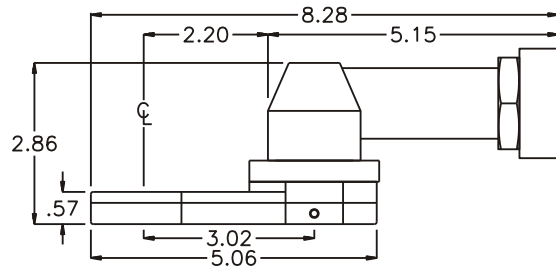

D & D PRODUCTION INC.

ASSEMBLY NO. 331832A

HEAD NO. 1796

CROWFOOT ASS'Y
Rev. B
04-08-02

2500 WILLIAMS DRIVE • WATERFORD, MI • 48328

PHONE : (248) 334-2112 • FAX : (248) 334-0062

SIDE VIEW

TOP VIEW