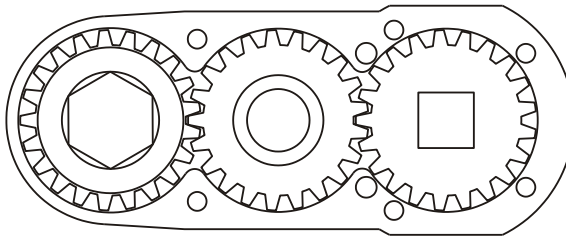

### SIDE VIEW

### TOP VIEW

### PARTS BLOWOUT

ITEM	DESCRIPTION	PART NO.	ITEM	DESCRIPTION	PART NO.	ITEM	DESCRIPTION	PART NO.
1	Angle Head	GD AH4	11	Screw #1 (2)	S-1008			
2	Angle Head Adapter	HA-H43708	12	Screw #2 (4)	S-1016			
3	Gear Housing (Top)	331832A-H	13	Dowel Pin (2)	DP-1216			
4	Socket Gear	142118A-XX						
5	Idler Gear	142110						
6	Idler Pin	IP-10518						
7	Needle Bearing	B-105						
8	Drive Gear	142119-12SD						
9	Gear Housing (Bottom)	331832A-P						
10	Grease Fitting	1877						