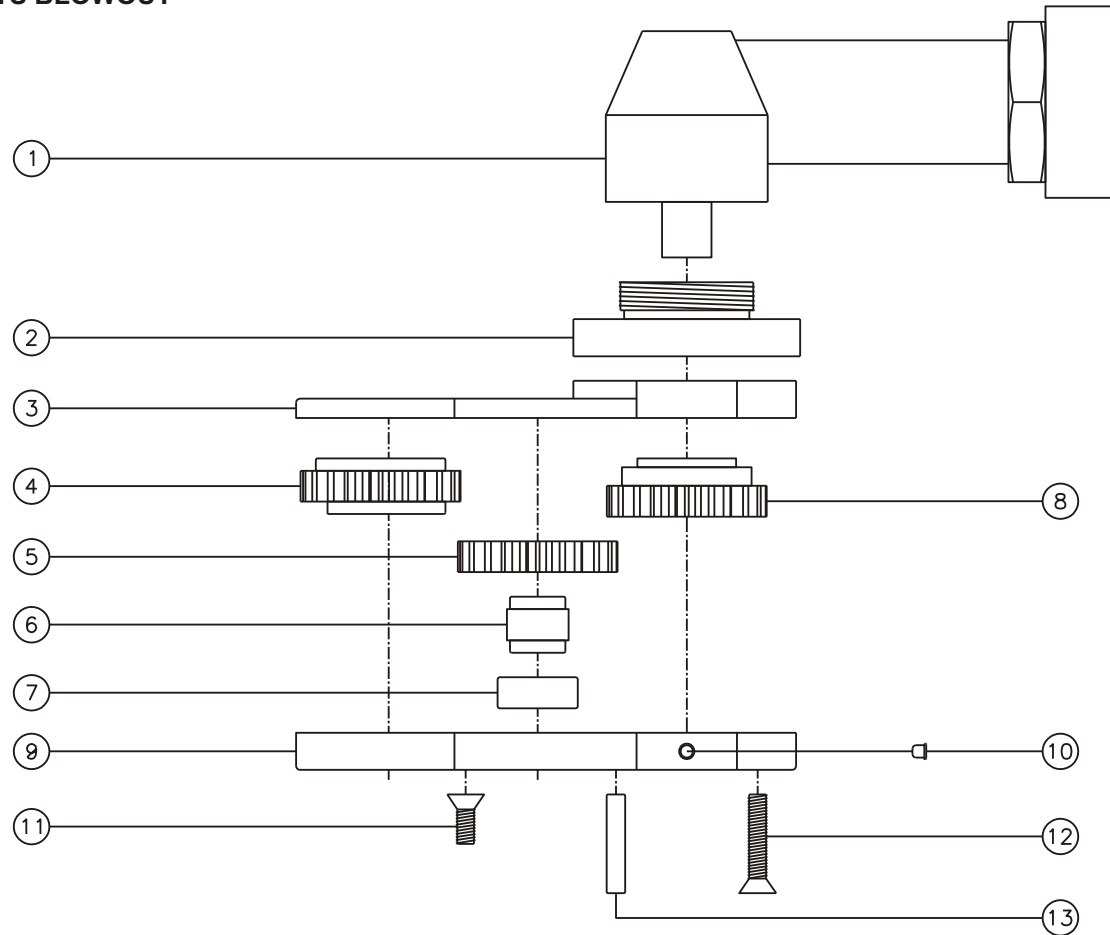

### SIDE VIEW

### TOP VIEW

### PARTS BLOWOUT

ITEM	DESCRIPTION	PART NO.	ITEM	DESCRIPTION	PART NO.	ITEM	DESCRIPTION	PART NO.
1	Angle Head	GD AH4	11	Screw #1 (2)	S-1008			
2	Angle Head Adapter	HA-H43708	12	Screw #2 (4)	S-1016			
3	Gear Housing (Top)	331832A-H	13	Dowel Pin (2)	DP-1216			
4	Socket Gear	142118A-XX						
5	Idler Gear	142110						
6	Idler Pin	IP-10518						
7	Needle Bearing	B-105						
8	Drive Gear	142119-12SD						
9	Gear Housing (Bottom)	331832A-P						
10	Grease Fitting	1877						