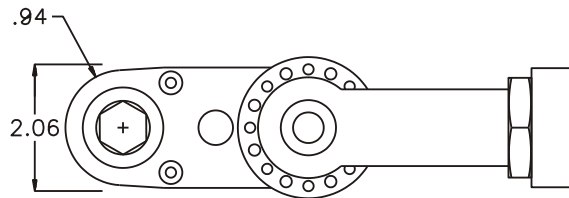

D & D PRODUCTION INC.

ASSEMBLY NO. 331832A

HEAD NO. 1796

CROWFOOT ASS'Y
Rev. B
04-08-02

2500 WILLIAMS DRIVE • WATERFORD, MI • 48328

PHONE : (248) 334-2112 • FAX : (248) 334-0062

SIDE VIEW

TOP VIEW

GEAR ASSEMBLY

PARTS BLOWOUT

ITEM	DESCRIPTION	PART NO.	ITEM	DESCRIPTION	PART NO.	ITEM	DESCRIPTION	PART NO.
1	Angle Head	GD AH4	11	Screw #1 (2)	S-1008			
2	Angle Head Adapter	HA-H43708	12	Screw #2 (4)	S-1016			
3	Gear Housing (Top)	331832A-H	13	Dowel Pin (2)	DP-1216			
4	Socket Gear	142118A-XX						
5	Idler Gear	142110						
6	Idler Pin	IP-10518						
7	Needle Bearing	B-105						
8	Drive Gear	142119-12SD						
9	Gear Housing (Bottom)	331832A-P						
10	Grease Fitting	1877