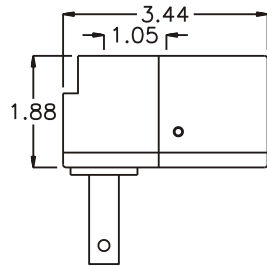

D & D PRODUCTION INC.

ASSEMBLY NO. 326022B

HEAD NO. 1750

CROWFOOT ASS'Y
Rev. B
09-19-01

2500 WILLIAMS DRIVE • WATERFORD, MI • 48328

PHONE : (248) 334-2112 • FAX : (248) 334-0062

SIDE VIEW

TOP VIEW

GEAR ASSEMBLY

PARTS BLOWOUT

ITEM	DESCRIPTION	PART NO.	ITEM	DESCRIPTION	PART NO.	ITEM	DESCRIPTION	PART NO.
1	Gear Housing	326022B-H	11	Screw (4)	S-1006SH			
2	Pin (2)	TP-8720LH	12	Dowel Pin (2)	DP-1208			
3	Needle Bearing (2)	B-88						
4	Output Gear	202127-12FA						
5	Bushing	B-383024						
6	Drive Gear	202127-SD						
7	Grease Fitting	1877						
8	Bottom Plate	326022B-P						
9	1/2" Square Driver	12DA						
10	Roll Pin	RP-1212