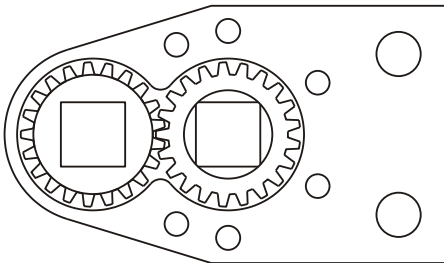

GEAR ASSEMBLY

PARTS BLOWOUT

ITEM	DESCRIPTION	PART NO.	ITEM	DESCRIPTION	PART NO.	ITEM	DESCRIPTION	PART NO.
1	Gear Housing	326022B-H	11	Screw (4)	S-1006SH			
2	Pin (2)	TP-8720LH	12	Dowel Pin (2)	DP-1208			
3	Needle Bearing (2)	B-88						
4	Output Gear	202127-12FA						
5	Bushing	B-383024						
6	Drive Gear	202127-SD						
7	Grease Fitting	1877						
8	Bottom Plate	326022B-P						
9	1/2" Square Driver	12DA						
10	Roll Pin	RP-1212						