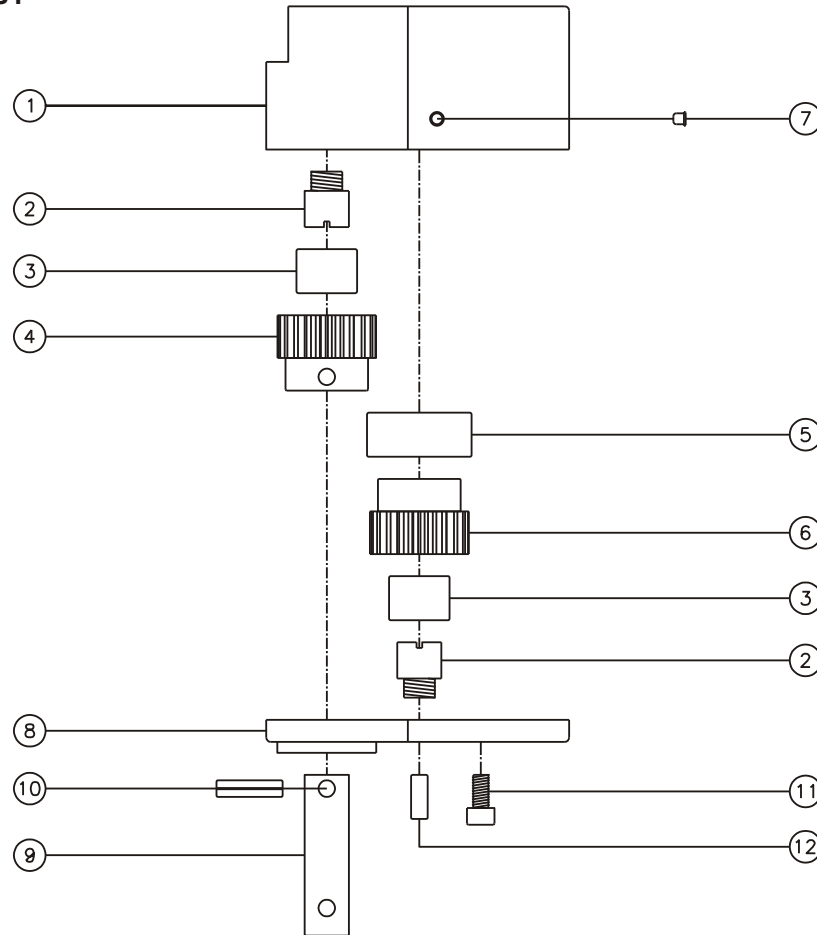

D & D PRODUCTION INC.

ASSEMBLY NO. 326022B

HEAD NO. 1750

CROWFOOT ASS'Y
Rev. B
09-19-01

2500 WILLIAMS DRIVE • WATERFORD, MI • 48328

PHONE : (248) 334-2112 • FAX : (248) 334-0062

SIDE VIEW

TOP VIEW

GEAR ASSEMBLY

PARTS BLOWOUT

ITEM	DESCRIPTION	PART NO.	ITEM	DESCRIPTION	PART NO.	ITEM	DESCRIPTION	PART NO.
1	Gear Housing	326022B-H	11	Screw (4)	S-1006SH			
2	Pin (2)	TP-8720LH	12	Dowel Pin (2)	DP-1208			
3	Needle Bearing (2)	B-88						
4	Output Gear	202127-12FA						
5	Bushing	B-383024						
6	Drive Gear	202127-SD						
7	Grease Fitting	1877						
8	Bottom Plate	326022B-P						
9	1/2" Square Driver	12DA						
10	Roll Pin	RP-1212						