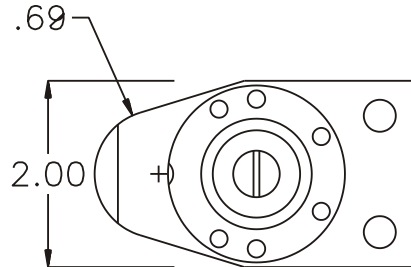

GEAR ASSEMBLY

PARTS BLOWOUT

ITEM	DESCRIPTION	PART NO.	ITEM	DESCRIPTION	PART NO.	ITEM	DESCRIPTION	PART NO.
1	Gear Housing	326022B-H	11	Screw (4)	S-1006SH			
2	Pin (2)	TP-8720LH	12	Dowel Pin (2)	DP-1208			
3	Needle Bearing (2)	B-88						
4	Output Gear	202127-12FA						
5	Bushing	B-383024						
6	Drive Gear	202127-SD						
7	Grease Fitting	1877						
8	Bottom Plate	326022B-P						
9	1/2" Square Driver	12DA						
10	Roll Pin	RP-1212						