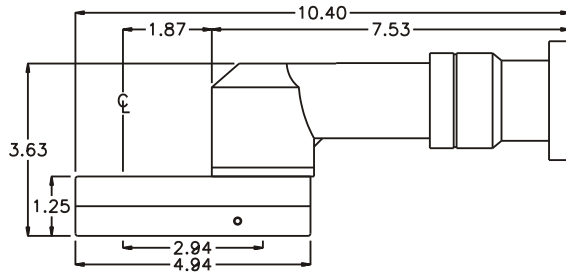

D & D PRODUCTION INC.

ASSEMBLY NO. 324032

HEAD NO. 1702

CROWFOOT ASS'Y
Rev. A
05-03-00

2500 WILLIAMS DRIVE • WATERFORD, MI • 48328

PHONE : (248) 334-2112 • FAX : (248) 334-0062

SIDE VIEW

TOP VIEW