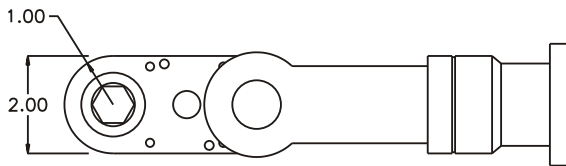

GEAR ASSEMBLY

PARTS BLOWOUT

ITEM	DESCRIPTION	PART NO.	ITEM	DESCRIPTION	PART NO.	ITEM	DESCRIPTION	PART NO.
1	Angle Head	GSE 36530	11	Grease Fitting	1877			
2	Gear Housing (Top)	324032-H	12	Screw (4)	S-1016SH			
3	Socket Gear	142140-XX	13	Roll Pin (2)	RP-1216			
4	Thrust Race (4)	TRA-1018						
5	Thrust Bearing (2)	NTA-1018						
6	Idler Gear	142126						
7	Idler Pin	IP-10840						
8	Needle Bearing	BH-108						
9	Drive Gear	141926-XXSD						
10	Gear Housing (Bottom)	324032-P						