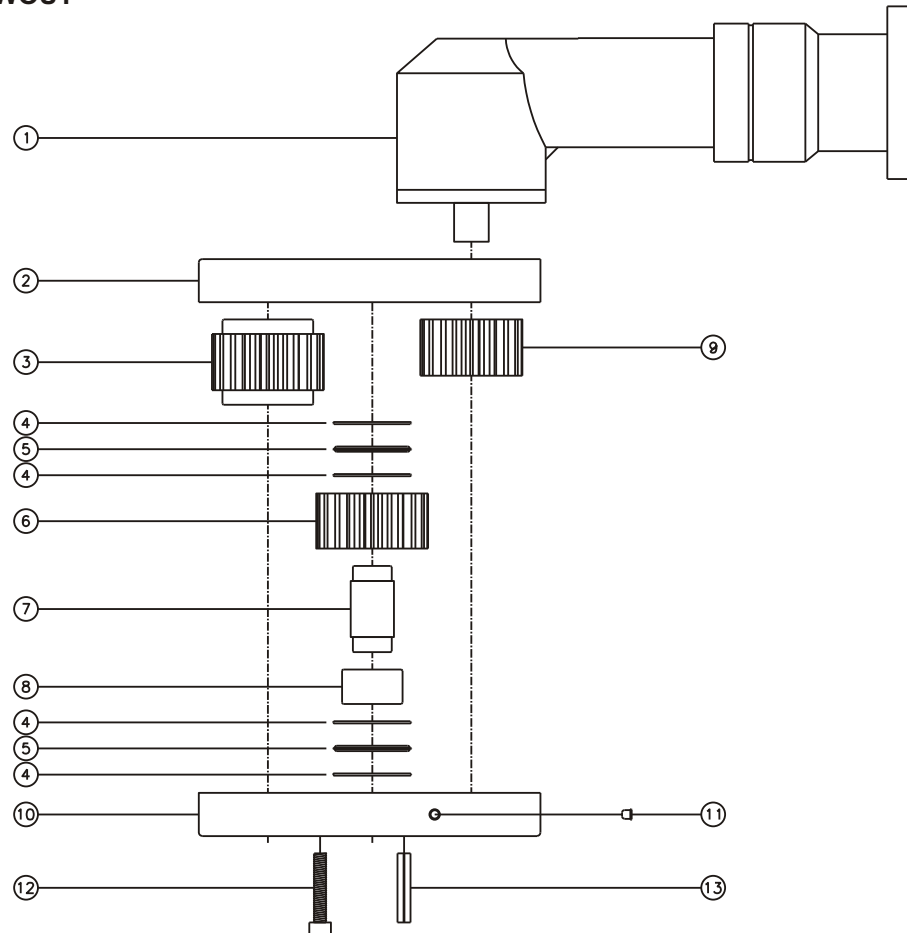

D & D PRODUCTION INC.

ASSEMBLY NO. 324032

HEAD NO. 1702

CROWFOOT ASS'Y
Rev. A
05-03-00

2500 WILLIAMS DRIVE • WATERFORD, MI • 48328

PHONE : (248) 334-2112 • FAX : (248) 334-0062

SIDE VIEW

TOP VIEW

GEAR ASSEMBLY

PARTS BLOWOUT

ITEM	DESCRIPTION	PART NO.	ITEM	DESCRIPTION	PART NO.	ITEM	DESCRIPTION	PART NO.
1	Angle Head	GSE 36530	11	Grease Fitting	1877			
2	Gear Housing (Top)	324032-H	12	Screw (4)	S-1016SH			
3	Socket Gear	142140-XX	13	Roll Pin (2)	RP-1216			
4	Thrust Race (4)	TRA-1018						
5	Thrust Bearing (2)	NTA-1018						
6	Idler Gear	142126						
7	Idler Pin	IP-10840						
8	Needle Bearing	BH-108						
9	Drive Gear	141926-XXSD						
10	Gear Housing (Bottom)	324032-P						