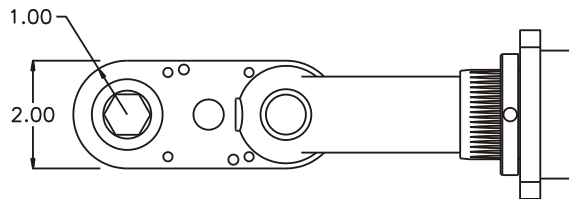

GEAR ASSEMBLY

PARTS BLOWOUT

ITEM	DESCRIPTION	PART NO.	ITEM	DESCRIPTION	PART NO.	ITEM	DESCRIPTION	PART NO.
1	Angle Head	Rotor	11	Grease Fitting	1877			
2	Gear Housing (Top)	324032-H	12	Screw (4)	S-1016SH			
3	Socket Gear	142140-XX	13	Roll Pin (2)	RP-1216			
4	Thrust Race (4)	TRA-1018						
5	Thrust Bearing (2)	NTA-1018						
6	Idler Gear	142126						
7	Idler Pin	IP-10840						
8	Needle Bearing	BH-108						
9	Drive Gear	141931-SD						
10	Gear Housing (Bottom)	324032-P						