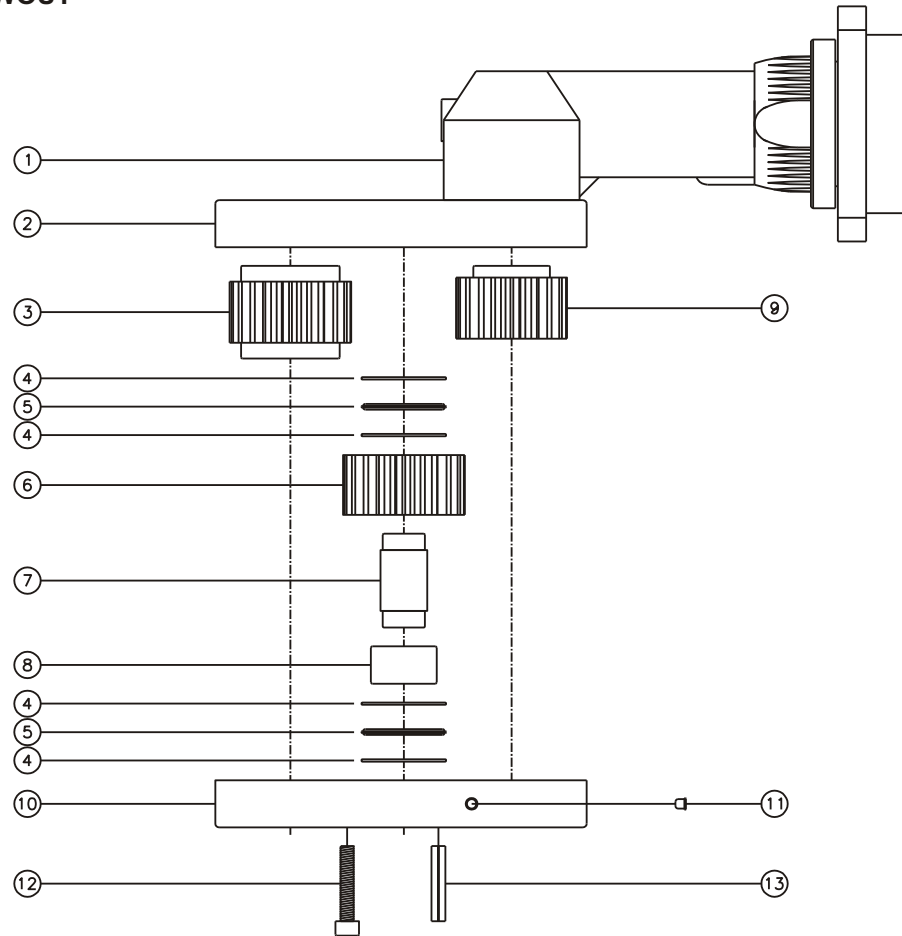

D & D PRODUCTION INC.

ASSEMBLY NO. 324032

HEAD NO. 1700

CROWFOOT ASS'Y
Rev. A
04-21-97

2500 WILLIAMS DRIVE • WATERFORD, MI • 48328

PHONE : (248) 334-2112 • FAX : (248) 334-0062

SIDE VIEW

TOP VIEW

GEAR ASSEMBLY

PARTS BLOWOUT

ITEM	DESCRIPTION	PART NO.	ITEM	DESCRIPTION	PART NO.	ITEM	DESCRIPTION	PART NO.
1	Angle Head	Rotor	11	Grease Fitting	1877			
2	Gear Housing (Top)	324032-H	12	Screw (4)	S-1016SH			
3	Socket Gear	142140-XX	13	Roll Pin (2)	RP-1216			
4	Thrust Race (4)	TRA-1018						
5	Thrust Bearing (2)	NTA-1018						
6	Idler Gear	142126						
7	Idler Pin	IP-10840						
8	Needle Bearing	BH-108						
9	Drive Gear	141931-SD						
10	Gear Housing (Bottom)	324032-P						