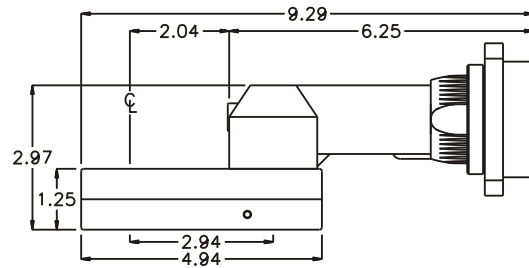

D & D PRODUCTION INC.

ASSEMBLY NO. 324032

HEAD NO. 1700

CROWFOOT ASS'Y
Rev. A
04-21-97

2500 WILLIAMS DRIVE • WATERFORD, MI • 48328

PHONE : (248) 334-2112 • FAX : (248) 334-0062

SIDE VIEW

TOP VIEW