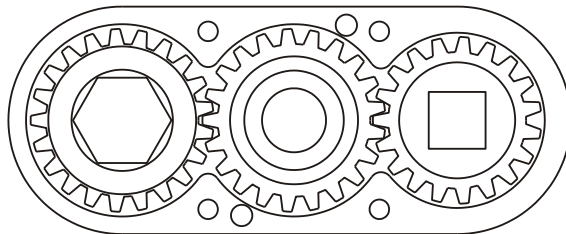

D & D PRODUCTION INC.

ASSEMBLY NO. 324032

HEAD NO. 1700

CROWFOOT ASS'Y
Rev. A
04-21-97

2500 WILLIAMS DRIVE • WATERFORD, MI • 48328

PHONE : (248) 334-2112 • FAX : (248) 334-0062

SIDE VIEW

TOP VIEW

GEAR ASSEMBLY

PARTS BLOWOUT

ITEM	DESCRIPTION	PART NO.	ITEM	DESCRIPTION	PART NO.	ITEM	DESCRIPTION	PART NO.
1	Angle Head	Rotor	11	Grease Fitting	1877			
2	Gear Housing (Top)	324032-H	12	Screw (4)	S-1016SH			
3	Socket Gear	142140-XX	13	Roll Pin (2)	RP-1216			
4	Thrust Race (4)	TRA-1018						
5	Thrust Bearing (2)	NTA-1018						
6	Idler Gear	142126						
7	Idler Pin	IP-10840						
8	Needle Bearing	BH-108						
9	Drive Gear	141931-SD						
10	Gear Housing (Bottom)	324032-P						