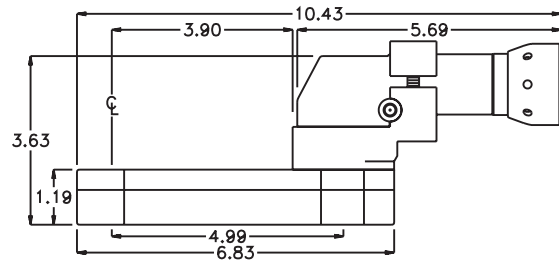

D & D PRODUCTION INC.®

ASSEMBLY NO. 323824-3

HEAD NO. 1605

CROWFOOT ASS'Y
Rev. A
12-28-06

2500 WILLIAMS DRIVE • WATERFORD, MI • 48328

PHONE : (248) 334-2112 • FAX : (248) 334-0062

SIDE VIEW

TOP VIEW