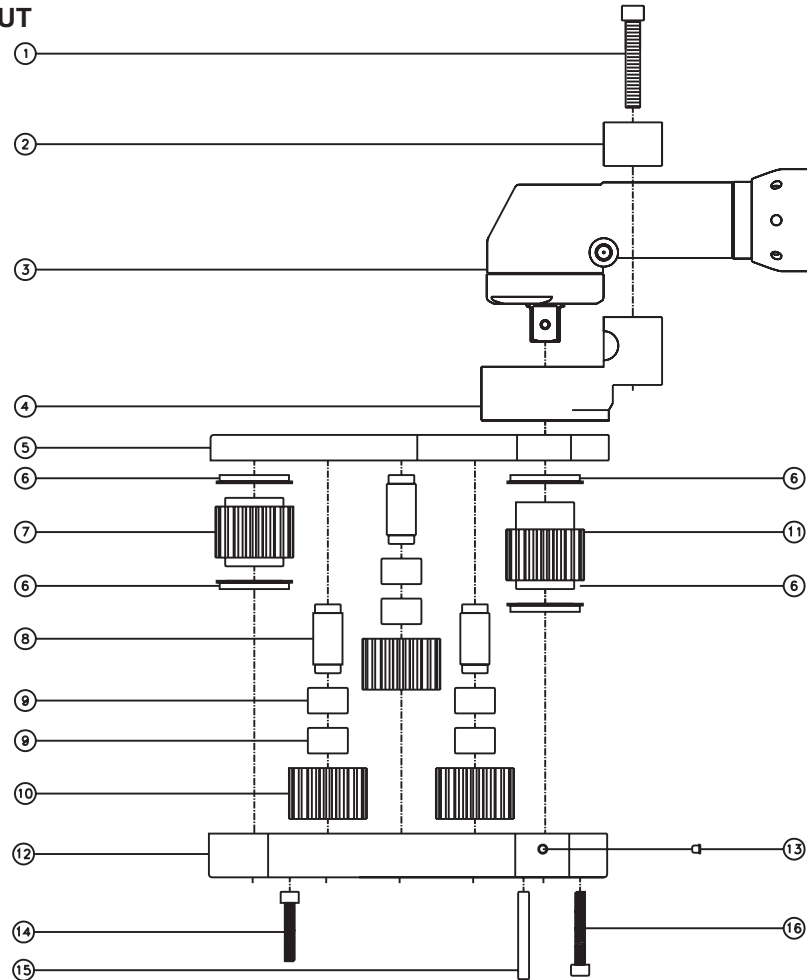

### SIDE VIEW

### TOP VIEW

### PARTS BLOWOUT

ITEM	DESCRIPTION	PART NO.	ITEM	DESCRIPTION	PART NO.	ITEM	DESCRIPTION	PART NO.
1	Screw #1 (2)	S-424SH	11	Drive Gear	161848-12SD			
2	Yoke	FA-3513-L13-C	12	Gear Housing (Bottom)	323824-3-P			
3	Angle Head	LTV 48-R120-L13	13	Grease Fitting	1877			
4	Adapter	FA-3513-L13-B	14	Screw #2 (6)	S-1016SH			
5	Gear Housing (Top)	323824-3-H	15	Dowel Pin (2)	DP-1224			
6	Bushing (4)	A-6409B	16	Screw #3 (4)	S-1020SH			
7	Socket Gear	162038-XX						
8	Idler Pin (3)	IP-8738						
9	Needle Bearing (6)	B-87						
10	Idler Gear (3)	162028						