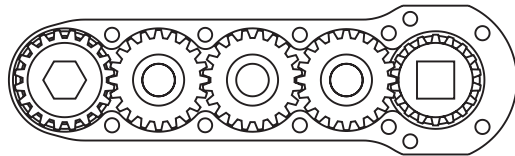

### SIDE VIEW

### PARTS BLOWOUT

ITEM	DESCRIPTION	PART NO.	ITEM	DESCRIPTION	PART NO.	ITEM	DESCRIPTION	PART NO.
1	Screw #1 (2)	S-424SH	11	Drive Gear	161848-12SD			
2	Yoke	FA-3513-L13-C	12	Gear Housing (Bottom)	323824-3-P			
3	Angle Head	LTV 48-R120-L13	13	Grease Fitting	1877			
4	Adapter	FA-3513-L13-B	14	Screw #2 (6)	S-1016SH			
5	Gear Housing (Top)	323824-3-H	15	Dowel Pin (2)	DP-1224			
6	Bushing (4)	A-6409B	16	Screw #3 (4)	S-1020SH			
7	Socket Gear	162038-XX						
8	Idler Pin (3)	IP-8738						
9	Needle Bearing (6)	B-87						
10	Idler Gear (3)	162028						