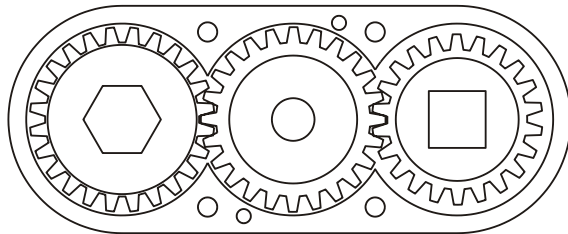

D & D PRODUCTION INC.

ASSEMBLY NO. 323232

HEAD NO. 1650

CROWFOOT ASS'Y
Rev. F
07-24-98

2500 WILLIAMS DRIVE • WATERFORD, MI • 48328

PHONE : (248) 334-2112 • FAX : (248) 334-0062

SIDE VIEW

TOP VIEW

GEAR ASSEMBLY

PARTS BLOWOUT

ITEM	DESCRIPTION	PART NO.	ITEM	DESCRIPTION	PART NO.	ITEM	DESCRIPTION	PART NO.
1	Angle Head	83	11	Bottom Plate	323232-P			
2	Gear Housing	323232-H	12	Screw (4)	S-816			
3	Socket Gear	162432-XX	13	Roll Pin (2)	RP-816			
4	Thrust Race (3)	TRA-1018						
5	Idler Gear	162420						
6	Idler Pin	IP-121032						
7	Needle Bearing	B-1210						
8	Grease Fitting	1877						
9	Drive Gear	162220-SD						
10	Thrust Bearing	NTA-1018						