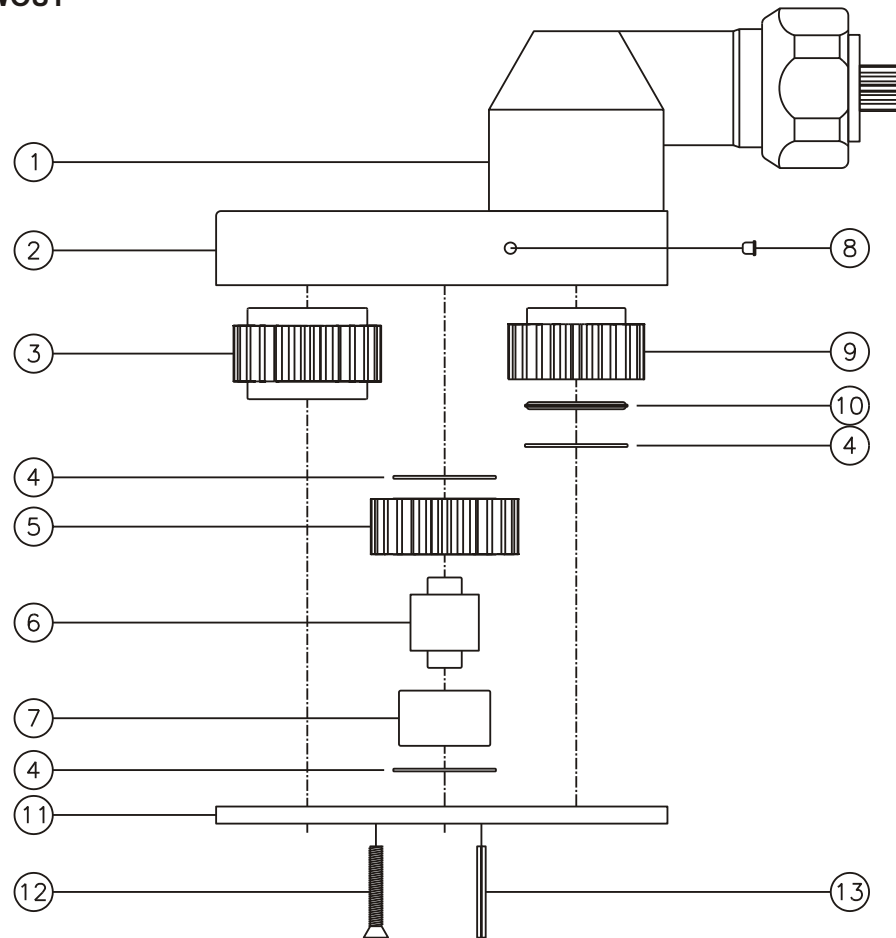

D & D PRODUCTION INC.

ASSEMBLY NO. 323232

HEAD NO. 1650

CROWFOOT ASS'Y
Rev. F
07-24-98

2500 WILLIAMS DRIVE • WATERFORD, MI • 48328

PHONE : (248) 334-2112 • FAX : (248) 334-0062

SIDE VIEW

TOP VIEW

GEAR ASSEMBLY

PARTS BLOWOUT

ITEM	DESCRIPTION	PART NO.	ITEM	DESCRIPTION	PART NO.	ITEM	DESCRIPTION	PART NO.
1	Angle Head	83	11	Bottom Plate	323232-P			
2	Gear Housing	323232-H	12	Screw (4)	S-816			
3	Socket Gear	162432-XX	13	Roll Pin (2)	RP-816			
4	Thrust Race (3)	TRA-1018						
5	Idler Gear	162420						
6	Idler Pin	IP-121032						
7	Needle Bearing	B-1210						
8	Grease Fitting	1877						
9	Drive Gear	162220-SD						
10	Thrust Bearing	NTA-1018						