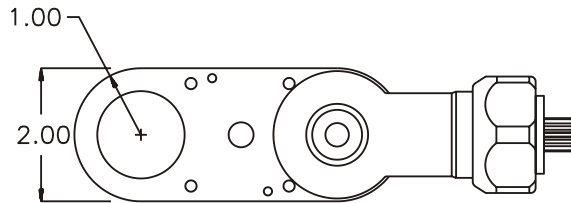

GEAR ASSEMBLY

PARTS BLOWOUT

ITEM	DESCRIPTION	PART NO.	ITEM	DESCRIPTION	PART NO.	ITEM	DESCRIPTION	PART NO.
1	Angle Head	83	11	Bottom Plate	323232-P			
2	Gear Housing	323232-H	12	Screw (4)	S-816			
3	Socket Gear	162432-XX	13	Roll Pin (2)	RP-816			
4	Thrust Race (3)	TRA-1018						
5	Idler Gear	162420						
6	Idler Pin	IP-121032						
7	Needle Bearing	B-1210						
8	Grease Fitting	1877						
9	Drive Gear	162220-SD						
10	Thrust Bearing	NTA-1018						