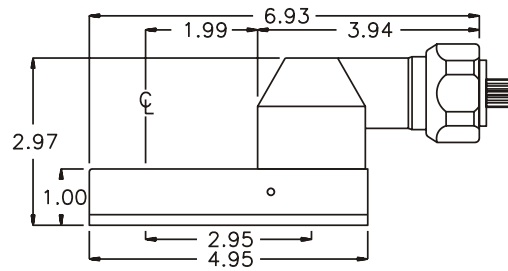

D & D PRODUCTION INC.

ASSEMBLY NO. 323232

HEAD NO. 1650

CROWFOOT ASS'Y
Rev. F
07-24-98

2500 WILLIAMS DRIVE • WATERFORD, MI • 48328

PHONE : (248) 334-2112 • FAX : (248) 334-0062

SIDE VIEW

TOP VIEW

GEAR ASSEMBLY

PARTS BLOWOUT

ITEM	DESCRIPTION	PART NO.	ITEM	DESCRIPTION	PART NO.	ITEM	DESCRIPTION	PART NO.
1	Angle Head	83	11	Bottom Plate	323232-P			
2	Gear Housing	323232-H	12	Screw (4)	S-816			
3	Socket Gear	162432-XX	13	Roll Pin (2)	RP-816			
4	Thrust Race (3)	TRA-1018						
5	Idler Gear	162420						
6	Idler Pin	IP-121032						
7	Needle Bearing	B-1210						
8	Grease Fitting	1877						
9	Drive Gear	162220-SD						
10	Thrust Bearing	NTA-1018						