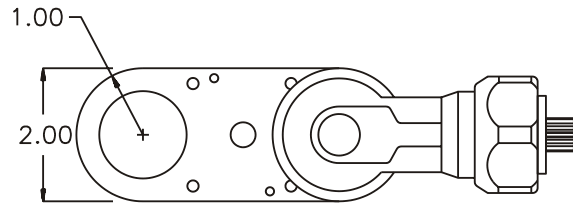

GEAR ASSEMBLY

PARTS BLOWOUT

ITEM	DESCRIPTION	PART NO.	ITEM	DESCRIPTION	PART NO.	ITEM	DESCRIPTION	PART NO.
1	Angle Head	53	11	Bottom Plate	323232-P			
2	Gear Housing	323232-H	12	Screw (4)	S-816			
3	Socket Gear	162432-XX	13	Roll Pin (2)	RP-816			
4	Thrust Race (3)	TRA-1018						
5	Idler Gear	162420						
6	Idler Pin	IP-121032						
7	Needle Bearing	B-1210						
8	Grease Fitting	1877						
9	Drive Gear	162220-SD						
10	Thrust Bearing	NTA-1018						