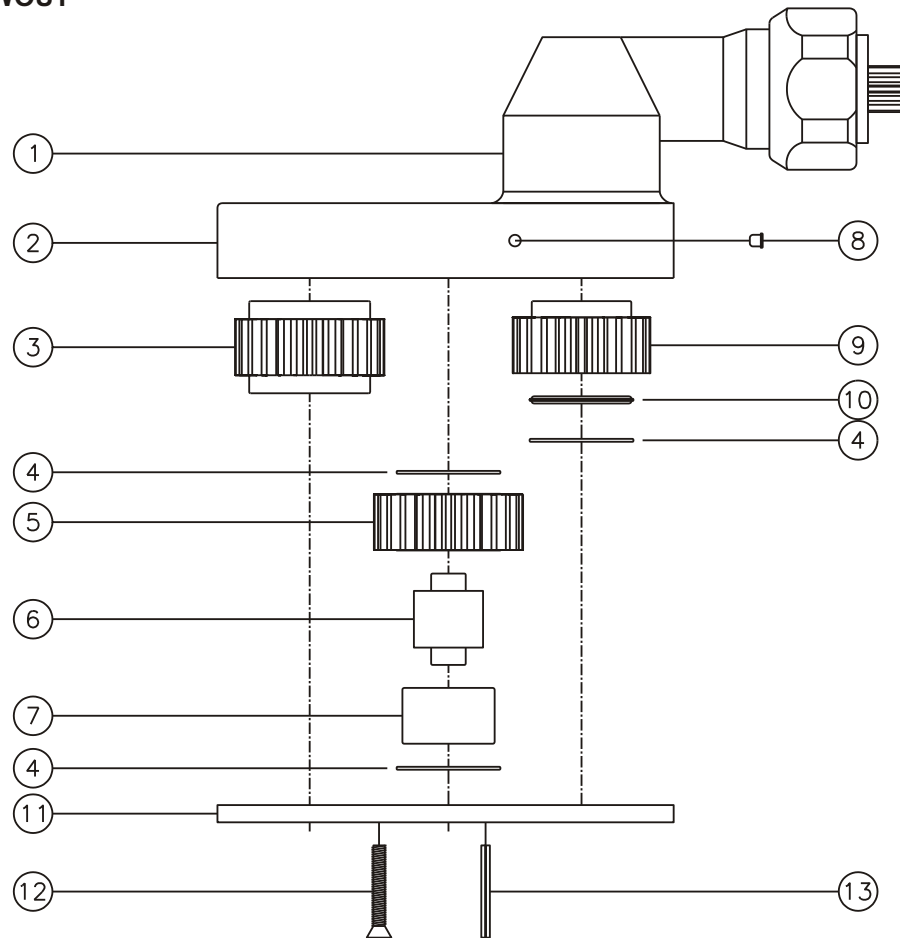

D & D PRODUCTION INC.

ASSEMBLY NO. 323232

HEAD NO. 1600

CROWFOOT ASS'Y
Rev. F
07-24-98

2500 WILLIAMS DRIVE • WATERFORD, MI • 48328

PHONE : (248) 334-2112 • FAX : (248) 334-0062

SIDE VIEW

TOP VIEW

GEAR ASSEMBLY

PARTS BLOWOUT

ITEM	DESCRIPTION	PART NO.	ITEM	DESCRIPTION	PART NO.	ITEM	DESCRIPTION	PART NO.
1	Angle Head	53	11	Bottom Plate	323232-P			
2	Gear Housing	323232-H	12	Screw (4)	S-816			
3	Socket Gear	162432-XX	13	Roll Pin (2)	RP-816			
4	Thrust Race (3)	TRA-1018						
5	Idler Gear	162420						
6	Idler Pin	IP-121032						
7	Needle Bearing	B-1210						
8	Grease Fitting	1877						
9	Drive Gear	162220-SD						
10	Thrust Bearing	NTA-1018						