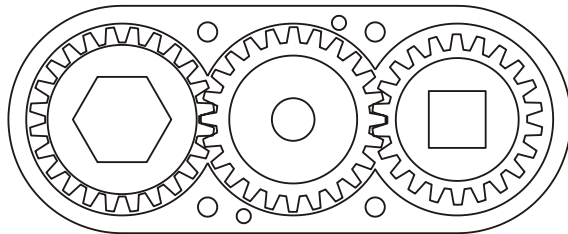

D & D PRODUCTION INC.

ASSEMBLY NO. 323232

HEAD NO. 1600

CROWFOOT ASS'Y
Rev. F
07-24-98

2500 WILLIAMS DRIVE • WATERFORD, MI • 48328

PHONE : (248) 334-2112 • FAX : (248) 334-0062

SIDE VIEW

TOP VIEW

GEAR ASSEMBLY

PARTS BLOWOUT

ITEM	DESCRIPTION	PART NO.	ITEM	DESCRIPTION	PART NO.	ITEM	DESCRIPTION	PART NO.
1	Angle Head	53	11	Bottom Plate	323232-P			
2	Gear Housing	323232-H	12	Screw (4)	S-816			
3	Socket Gear	162432-XX	13	Roll Pin (2)	RP-816			
4	Thrust Race (3)	TRA-1018						
5	Idler Gear	162420						
6	Idler Pin	IP-121032						
7	Needle Bearing	B-1210						
8	Grease Fitting	1877						
9	Drive Gear	162220-SD						
10	Thrust Bearing	NTA-1018						