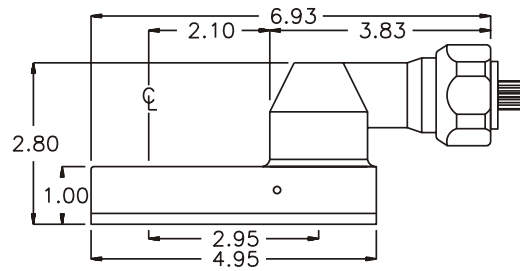

D & D PRODUCTION INC.

ASSEMBLY NO. 323232

HEAD NO. 1600

CROWFOOT ASS'Y
Rev. F
07-24-98

2500 WILLIAMS DRIVE • WATERFORD, MI • 48328

PHONE : (248) 334-2112 • FAX : (248) 334-0062

SIDE VIEW