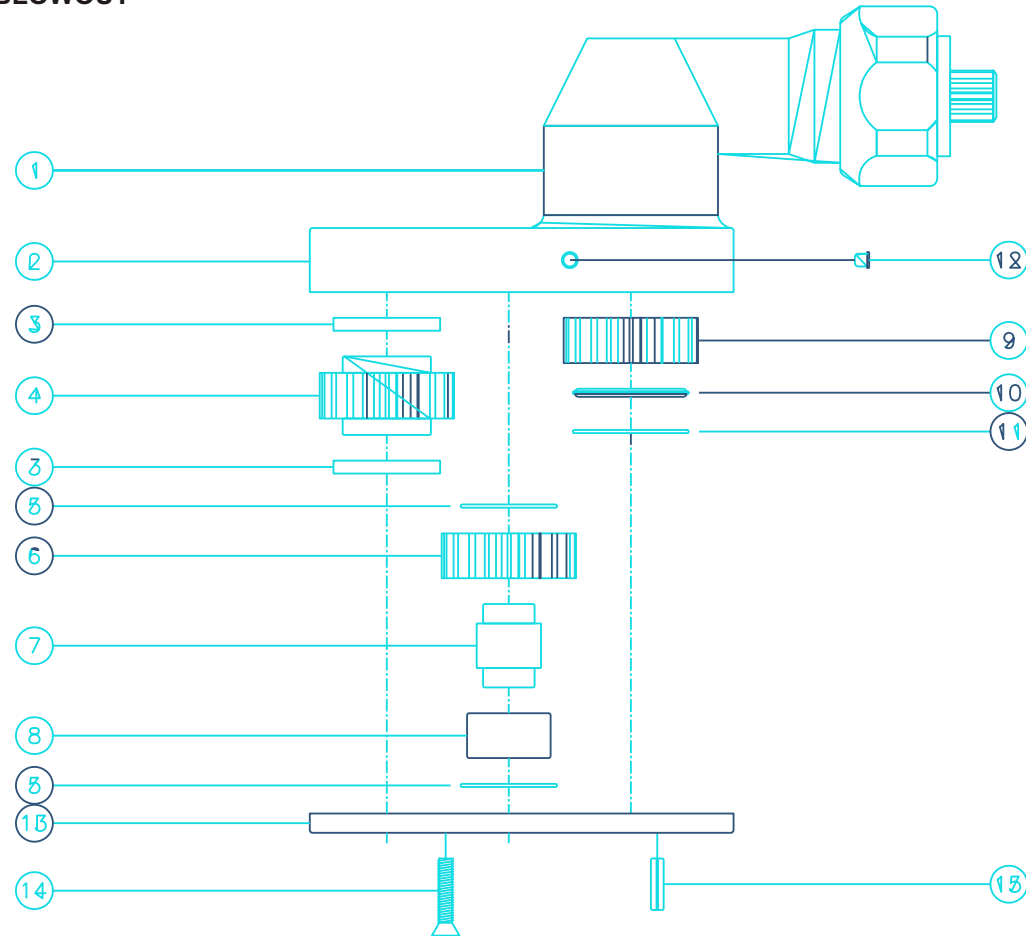

### SIDE VIEW

### TOP VIEW

### GEAR ASSEMBLY

### PARTS BLOWOUT

ITEM	DESCRIPTION	PART NO.	ITEM	DESCRIPTION	PART NO.	ITEM	DESCRIPTION	PART NO.
1	Angle Head	53	11	Thrust Race	TRA-1018			
2	Gear Housing	322624-H	12	Grease Fitting	1877			
3	Bushing (2)	A-4375	13	Bottom Plate	322624-P			
4	Socket Gear	161924-XX	14	Screw (6)	S-812			
5	Thrust Race (2)	TRA-815	15	Roll Pin (2)	RP-808			
6	Idler Gear	161914						
7	Idler Pin	IP-10726						
8	Needle Bearing	B-107						
9	Drive Gear	161914-SD						
10	Thrust Bearing	NTA-1018						