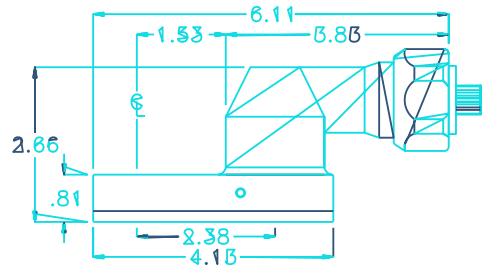

### SIDE VIEW

### PARTS BLOWOUT

ITEM	DESCRIPTION	PART NO.	ITEM	DESCRIPTION	PART NO.	ITEM	DESCRIPTION	PART NO.
1	Angle Head	53	11	Thrust Race	TRA-1018			
2	Gear Housing	322624-H	12	Grease Fitting	1877			
3	Bushing (2)	A-4375	13	Bottom Plate	322624-P			
4	Socket Gear	161924-XX	14	Screw (6)	S-812			
5	Thrust Race (2)	TRA-815	15	Roll Pin (2)	RP-808			
6	Idler Gear	161914						
7	Idler Pin	IP-10726						
8	Needle Bearing	B-107						
9	Drive Gear	161914-SD						
10	Thrust Bearing	NTA-1018						