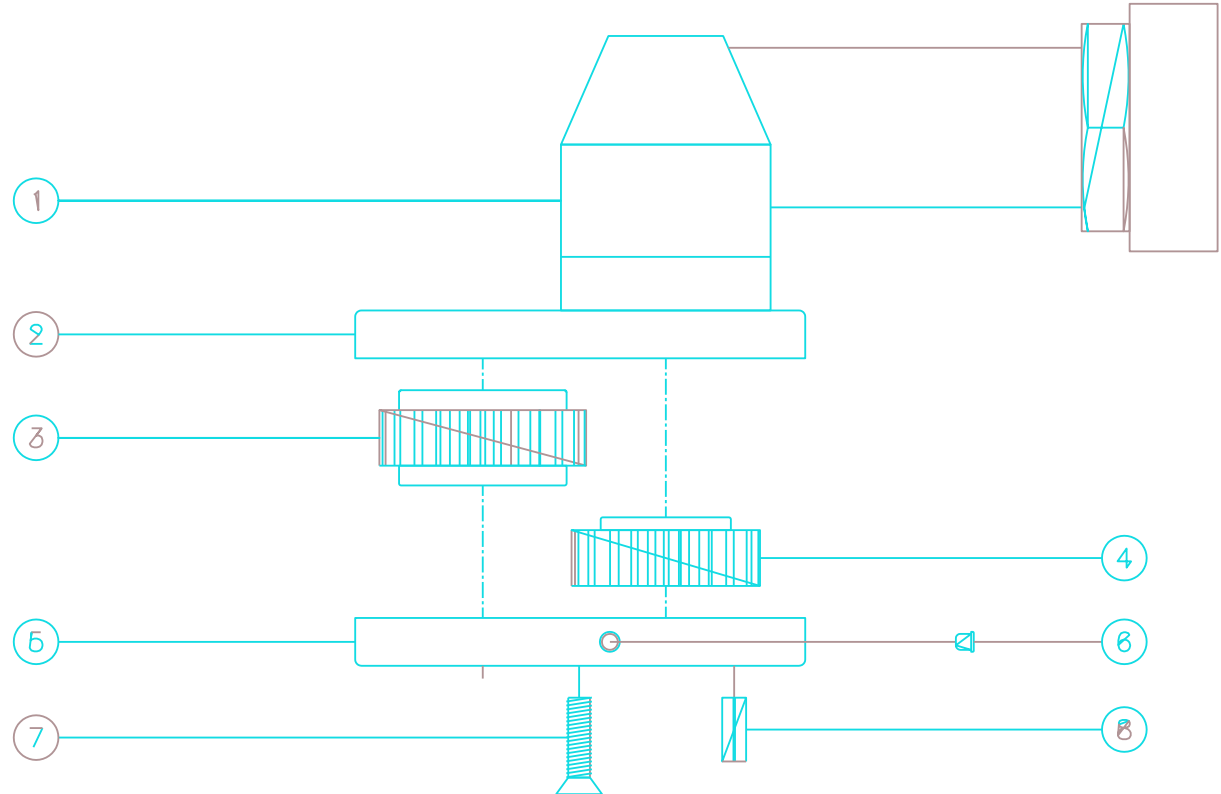

D & D PRODUCTION INC.

ASSEMBLY NO. 322432-01

HEAD NO. 1591

CROWFOOT ASS'Y
Rev. A
04-21-97

2500 WILLIAMS DRIVE • WATERFORD, MI • 48328

PHONE : (248) 334-2112 • FAX : (248) 334-0062

SIDE VIEW

TOP VIEW

GEAR ASSEMBLY

PARTS BLOWOUT

ITEM	DESCRIPTION	PART NO.	ITEM	DESCRIPTION	PART NO.	ITEM	DESCRIPTION	PART NO.
1	Angle Head	AH4						
2	Gear Housing (Top)	322432-01-H						
3	Socket Gear	142124-XX						
4	Drive Gear	141917-SD						
5	Gear Housing (Bottom)	322432-01-P						
6	Grease Fitting	1877						
7	Screw (4)	S-1012						
8	Roll Pin (2)	RP-1208						