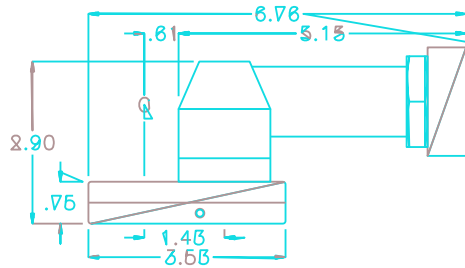

D & D PRODUCTION INC.

ASSEMBLY NO. 322432-01

HEAD NO. 1591

CROWFOOT ASS'Y
Rev. A
04-21-97

2500 WILLIAMS DRIVE • WATERFORD, MI • 48328

PHONE : (248) 334-2112 • FAX : (248) 334-0062

SIDE VIEW