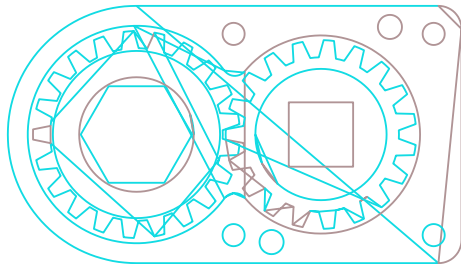

D & D PRODUCTION INC.

ASSEMBLY NO. 322432-01

HEAD NO. 1591

CROWFOOT ASS'Y
Rev. A
04-21-97

2500 WILLIAMS DRIVE • WATERFORD, MI • 48328

PHONE : (248) 334-2112 • FAX : (248) 334-0062

SIDE VIEW

TOP VIEW

GEAR ASSEMBLY

PARTS BLOWOUT

ITEM	DESCRIPTION	PART NO.	ITEM	DESCRIPTION	PART NO.	ITEM	DESCRIPTION	PART NO.
1	Angle Head	AH4						
2	Gear Housing (Top)	322432-01-H						
3	Socket Gear	142124-XX						
4	Drive Gear	141917-SD						
5	Gear Housing (Bottom)	322432-01-P						
6	Grease Fitting	1877						
7	Screw (4)	S-1012						
8	Roll Pin (2)	RP-1208						