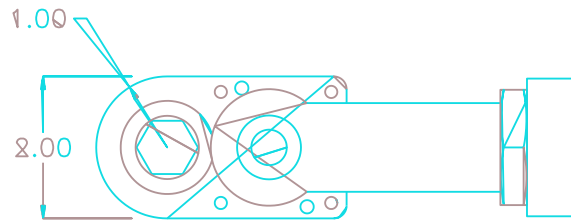

GEAR ASSEMBLY

PARTS BLOWOUT

ITEM	DESCRIPTION	PART NO.	ITEM	DESCRIPTION	PART NO.	ITEM	DESCRIPTION	PART NO.
1	Angle Head	AH4						
2	Gear Housing (Top)	322432-01-H						
3	Socket Gear	142124-XX						
4	Drive Gear	141917-SD						
5	Gear Housing (Bottom)	322432-01-P						
6	Grease Fitting	1877						
7	Screw (4)	S-1012						
8	Roll Pin (2)	RP-1208						