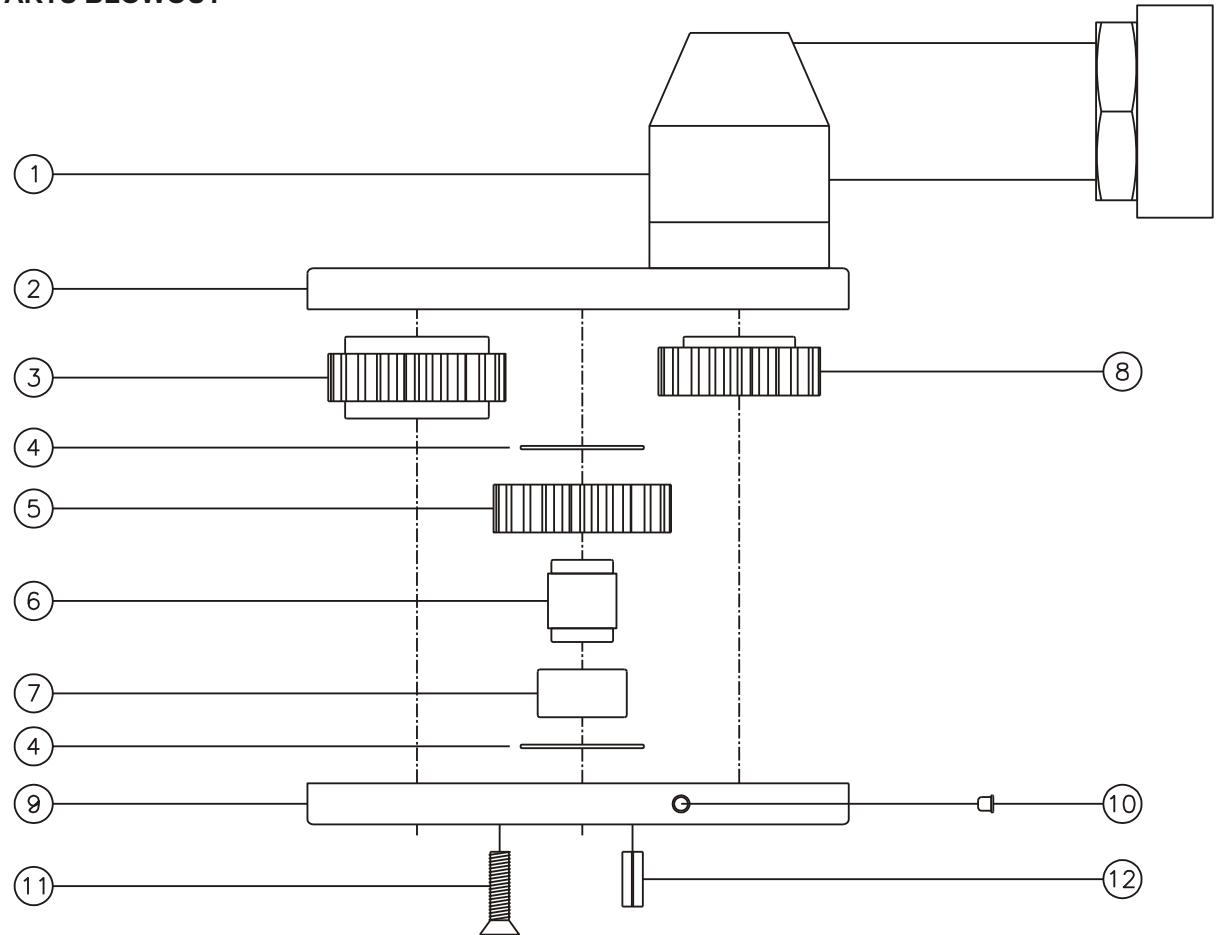

D & D PRODUCTION INC.

ASSEMBLY NO. 322432

HEAD NO. 1593

CROWFOOT ASS'Y
Rev. A
03-07-02

2500 WILLIAMS DRIVE • WATERFORD, MI • 48328

PHONE : (248) 334-2112 • FAX : (248) 334-0062

SIDE VIEW

TOP VIEW

GEAR ASSEMBLY

PARTS BLOWOUT

ITEM	DESCRIPTION	PART NO.	ITEM	DESCRIPTION	PART NO.	ITEM	DESCRIPTION	PART NO.
1	Angle Head	AH4	11	Screw (4)	S-1012			
2	Gear Housing (Top)	322432-H	12	Roll Pin (2)	RP-1208			
3	Socket Gear	142124-XX						
4	Thrust Race (2)	TRA-1018						
5	Idler Gear	142114						
6	Idler Pin	IP-10724B						
7	Needle Bearing	B-107						
8	Drive Gear	141917-SD						
9	Gear Housing (Bottom)	322432-P						
10	Grease Fitting	1877						