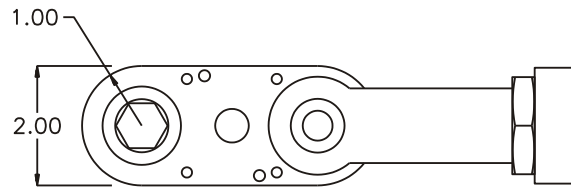

GEAR ASSEMBLY

PARTS BLOWOUT

ITEM	DESCRIPTION	PART NO.	ITEM	DESCRIPTION	PART NO.	ITEM	DESCRIPTION	PART NO.
1	Angle Head	AH4	11	Screw (4)	S-1012			
2	Gear Housing (Top)	322432-H	12	Roll Pin (2)	RP-1208			
3	Socket Gear	142124-XX						
4	Thrust Race (2)	TRA-1018						
5	Idler Gear	142114						
6	Idler Pin	IP-10724B						
7	Needle Bearing	B-107						
8	Drive Gear	141917-SD						
9	Gear Housing (Bottom)	322432-P						
10	Grease Fitting	1877						