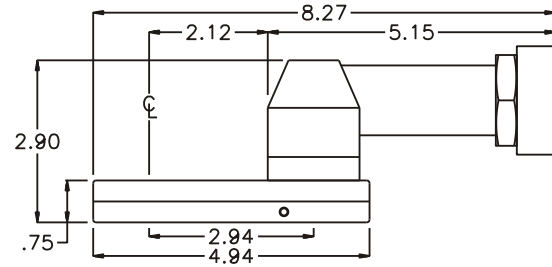

D & D PRODUCTION INC.

ASSEMBLY NO. 322432

HEAD NO. 1593

CROWFOOT ASS'Y
Rev. A
03-07-02

2500 WILLIAMS DRIVE • WATERFORD, MI • 48328

PHONE : (248) 334-2112 • FAX : (248) 334-0062

SIDE VIEW

TOP VIEW