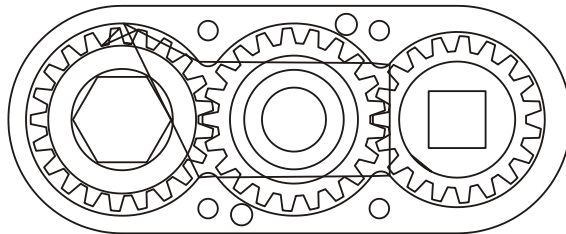

D & D PRODUCTION INC.

ASSEMBLY NO. 322432

HEAD NO. 1593

CROWFOOT ASS'Y
Rev. A
03-07-02

2500 WILLIAMS DRIVE • WATERFORD, MI • 48328

PHONE : (248) 334-2112 • FAX : (248) 334-0062

SIDE VIEW

TOP VIEW

GEAR ASSEMBLY

PARTS BLOWOUT

ITEM	DESCRIPTION	PART NO.	ITEM	DESCRIPTION	PART NO.	ITEM	DESCRIPTION	PART NO.
1	Angle Head	AH4	11	Screw (4)	S-1012			
2	Gear Housing (Top)	322432-H	12	Roll Pin (2)	RP-1208			
3	Socket Gear	142124-XX						
4	Thrust Race (2)	TRA-1018						
5	Idler Gear	142114						
6	Idler Pin	IP-10724B						
7	Needle Bearing	B-107						
8	Drive Gear	141917-SD						
9	Gear Housing (Bottom)	322432-P						
10	Grease Fitting	1877						