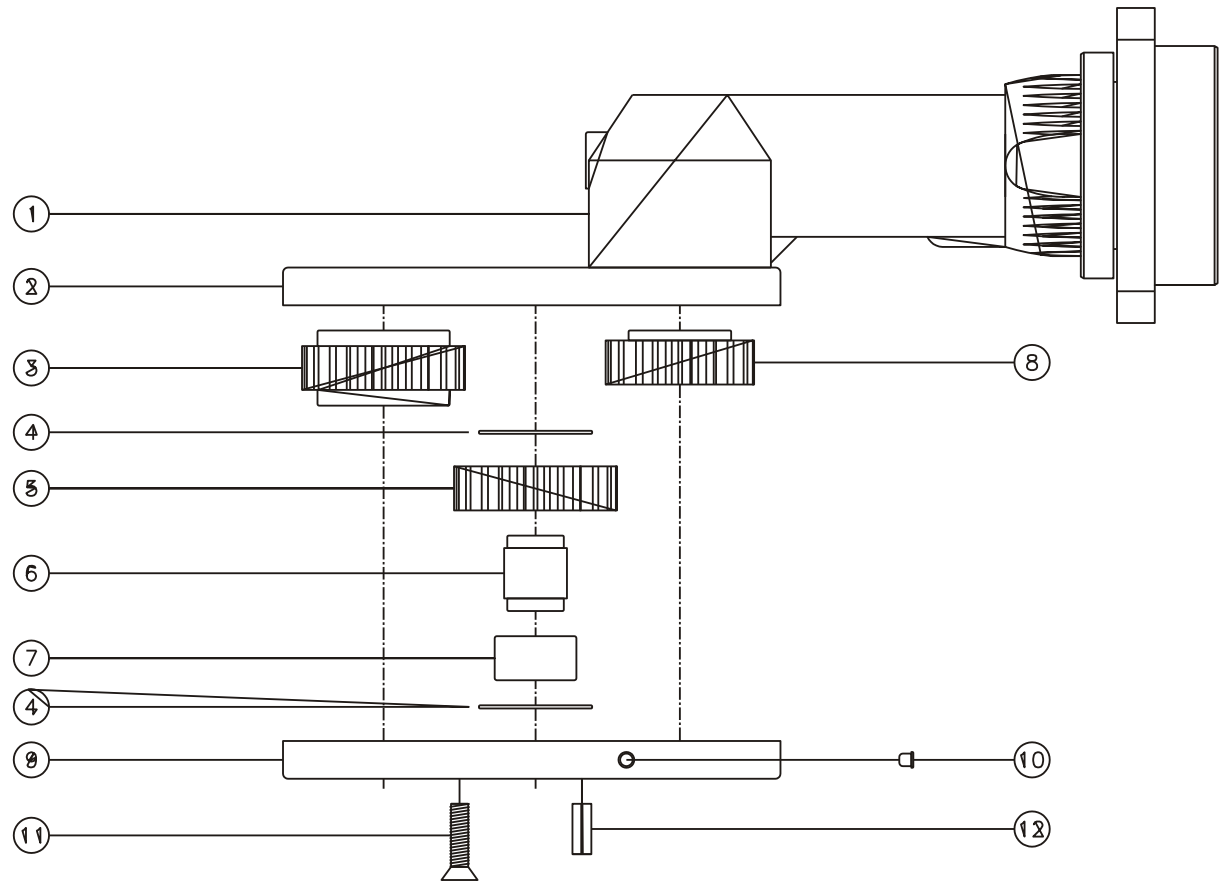

D & D PRODUCTION INC.

ASSEMBLY NO. 322432

HEAD NO. 1592

CROWFOOT ASS'Y
Rev. B
02-21-01

2500 WILLIAMS DRIVE • WATERFORD, MI • 48328

PHONE : (248) 334-2112 • FAX : (248) 334-0062

SIDE VIEW

TOP VIEW

GEAR ASSEMBLY

PARTS BLOWOUT

ITEM	DESCRIPTION	PART NO.	ITEM	DESCRIPTION	PART NO.	ITEM	DESCRIPTION	PART NO.
1	Angle Head	GSE 5720	11	Screw (4)	S-1012			
2	Gear Housing (Top)	322432-H	12	Roll Pin (2)	RP-1208			
3	Socket Gear	142124-XX						
4	Thrust Race (2)	TRA-1018						
5	Idler Gear	142114						
6	Idler Pin	IP-10724B						
7	Needle Bearing	B-107						
8	Drive Gear	141917-SD						
9	Gear Housing (Bottom)	322432-P						
10	Grease Fitting	1877						