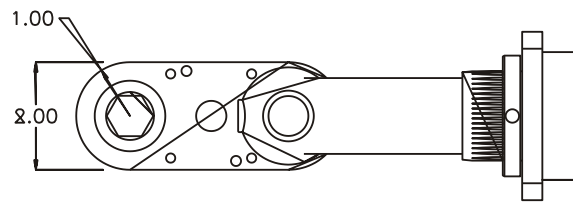

GEAR ASSEMBLY

PARTS BLOWOUT

ITEM	DESCRIPTION	PART NO.	ITEM	DESCRIPTION	PART NO.	ITEM	DESCRIPTION	PART NO.
1	Angle Head	GSE 5720	11	Screw (4)	S-1012			
2	Gear Housing (Top)	322432-H	12	Roll Pin (2)	RP-1208			
3	Socket Gear	142124-XX						
4	Thrust Race (2)	TRA-1018						
5	Idler Gear	142114						
6	Idler Pin	IP-10724B						
7	Needle Bearing	B-107						
8	Drive Gear	141917-SD						
9	Gear Housing (Bottom)	322432-P						
10	Grease Fitting	1877						