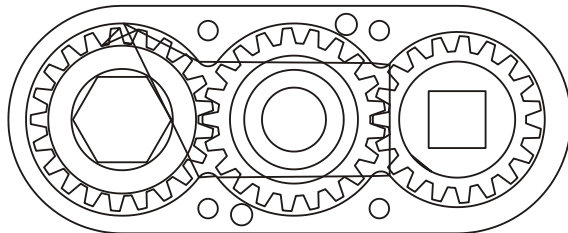

D & D PRODUCTION INC.

ASSEMBLY NO. 322432

HEAD NO. 1592

CROWFOOT ASS'Y
Rev. B
02-21-01

2500 WILLIAMS DRIVE • WATERFORD, MI • 48328

PHONE : (248) 334-2112 • FAX : (248) 334-0062

SIDE VIEW

TOP VIEW

GEAR ASSEMBLY

PARTS BLOWOUT

ITEM	DESCRIPTION	PART NO.	ITEM	DESCRIPTION	PART NO.	ITEM	DESCRIPTION	PART NO.
1	Angle Head	GSE 5720	11	Screw (4)	S-1012			
2	Gear Housing (Top)	322432-H	12	Roll Pin (2)	RP-1208			
3	Socket Gear	142124-XX						
4	Thrust Race (2)	TRA-1018						
5	Idler Gear	142114						
6	Idler Pin	IP-10724B						
7	Needle Bearing	B-107						
8	Drive Gear	141917-SD						
9	Gear Housing (Bottom)	322432-P						
10	Grease Fitting	1877						