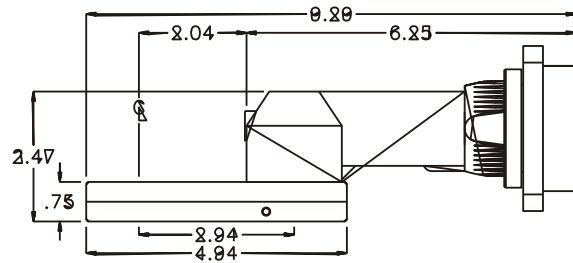

D & D PRODUCTION INC.

ASSEMBLY NO. 322432

HEAD NO. 1592

CROWFOOT ASS'Y
Rev. B
02-21-01

2500 WILLIAMS DRIVE • WATERFORD, MI • 48328

PHONE : (248) 334-2112 • FAX : (248) 334-0062

SIDE VIEW